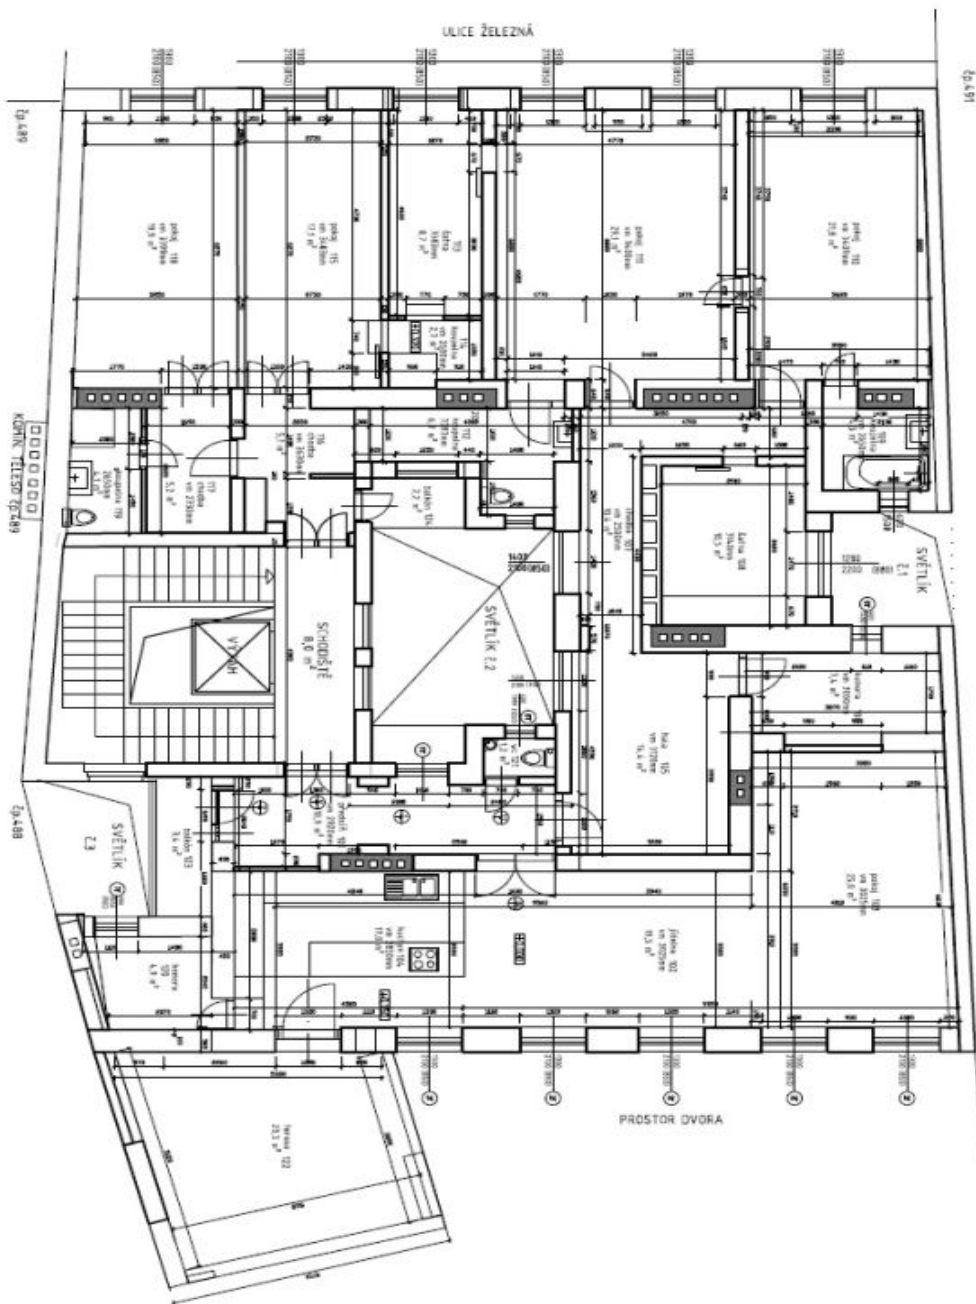

Apartment Four-bedroom (5+kk)

Rented

240 m², Prague 1, Staré Město, Železná