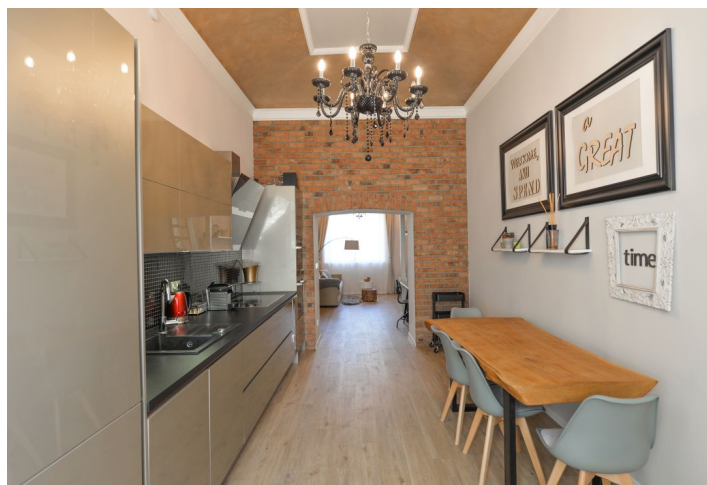

Apartment Studio (1+kk)

49 m², Prague 2, Vinohrady, Francouzská

Rented