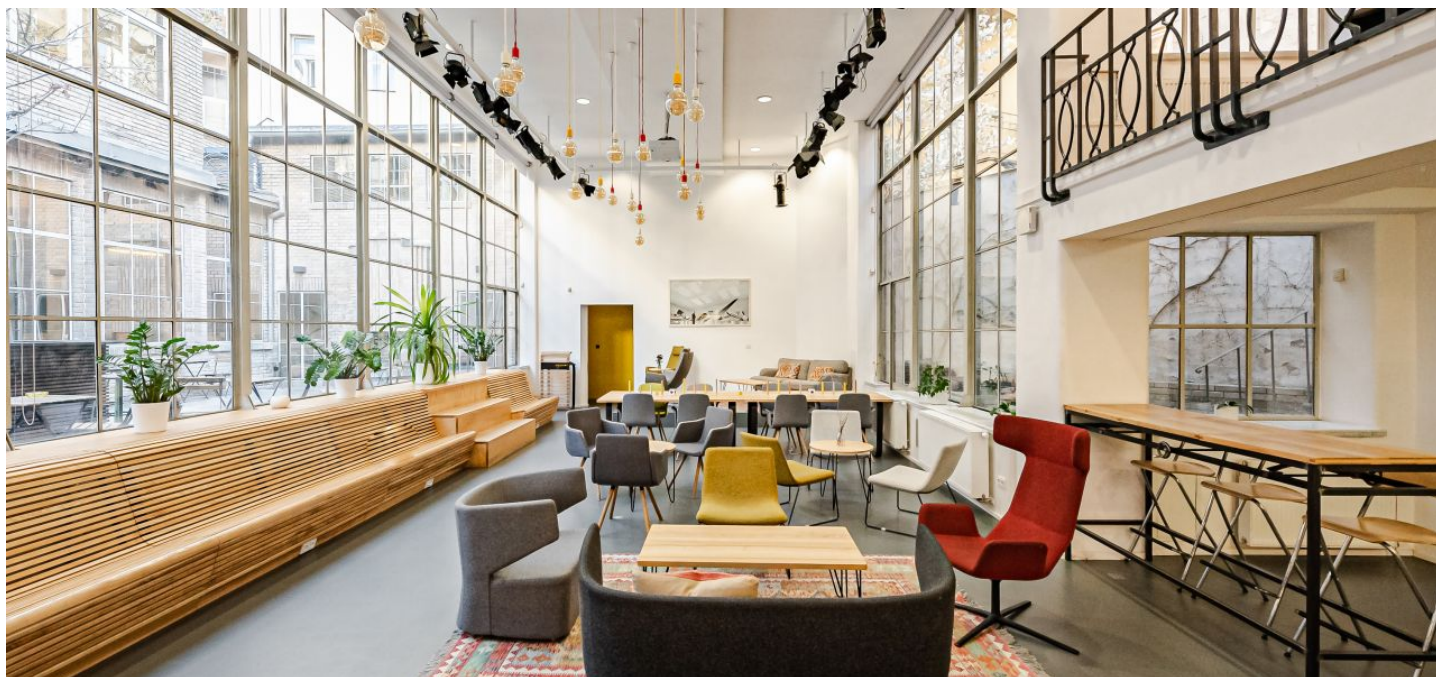

Office space

Praha 1, Staré Město, Salvátorská

Ask for price

Office space

Praha 1, Staré Město, Salvátorská

Ask for price

Available area	500 m ²
Cellar	-
Parking	-
PENB	G
Reference number	35748

Membership in this business center will provide you with an elegant workspace and place for meetings. Located in the sensitively renovated premises of an exceptional historical building in the center of Prague, you will find everything you need for you and your guests.