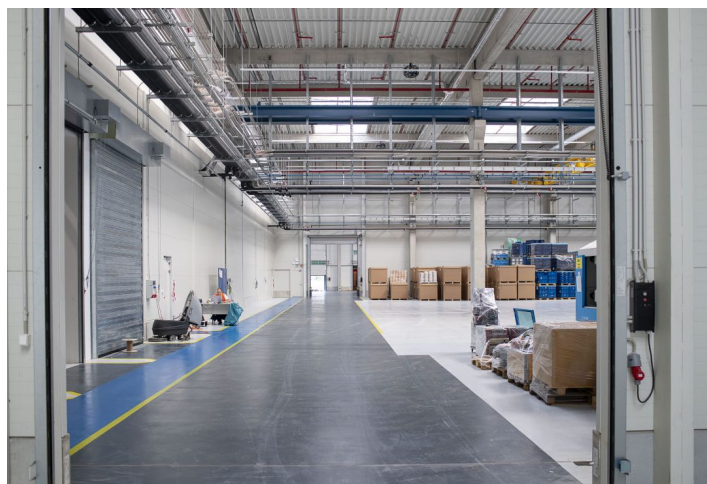

Industrial park

8 712 m², Most, Most, Skyřická

Ask for price