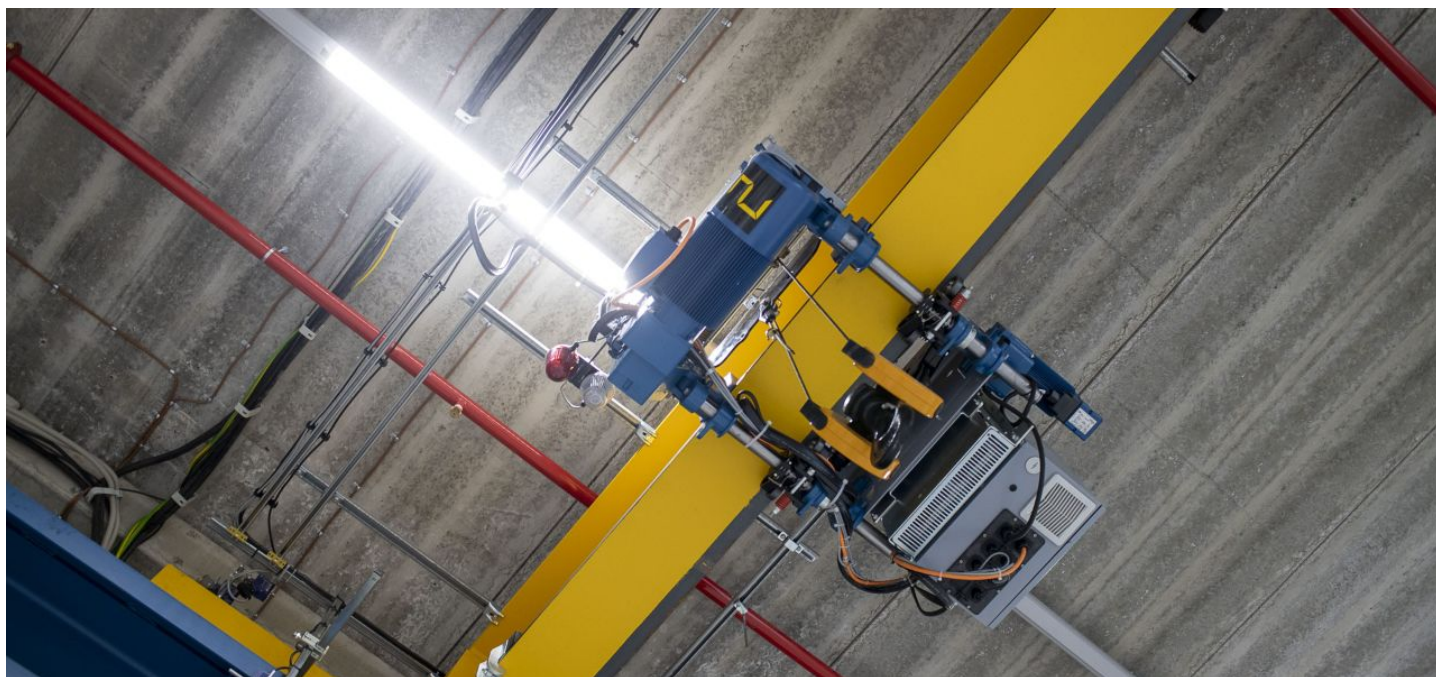

Industrial park

8 712 m², Most, Most, Skyřická

Ask for price