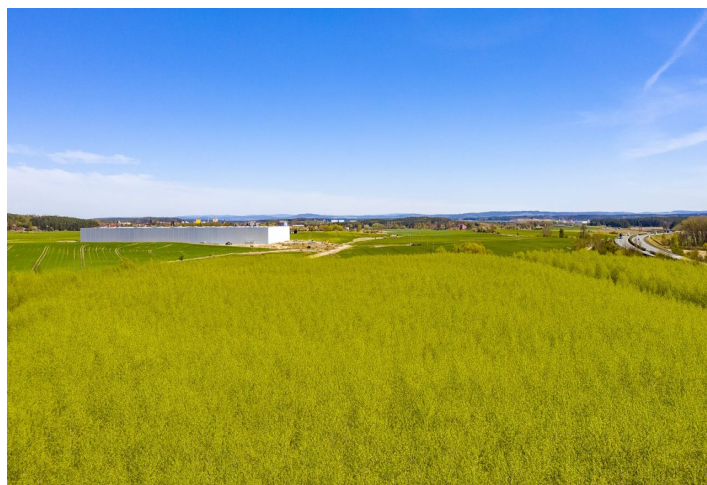

Logistic park

64 004 m², Plzeň-sever, Blatnice, Blatnice

Ask for price