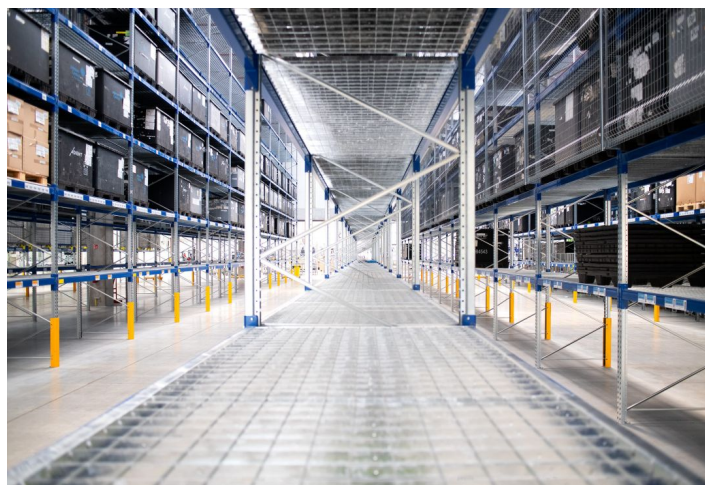

Logistic park

23 981 m², Rychnov nad Kněžnou, Solnice, Průmyslová

Ask for price