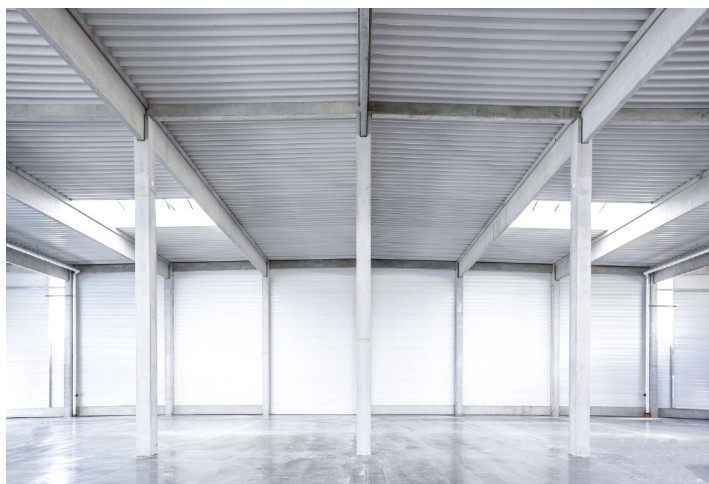

Logistic park

24 848 m², Česká Lípa, Zákupy, Nové Zákupy

Ask for price