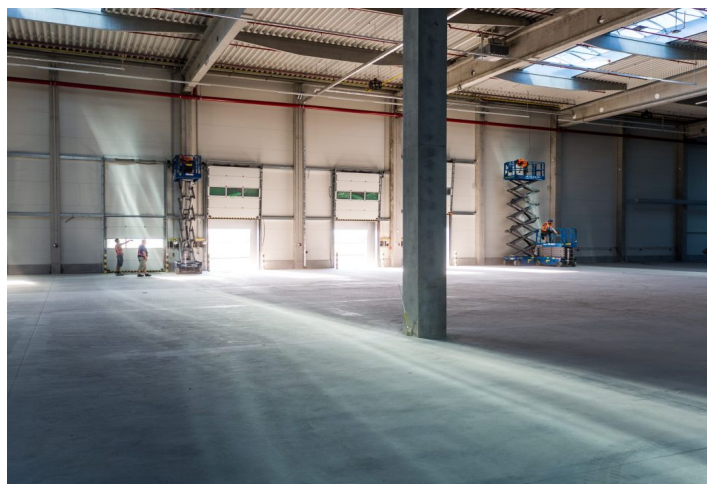

Industrial space

25 652 m², Brno-město, Brno - venkov, Blučina

Ask for price