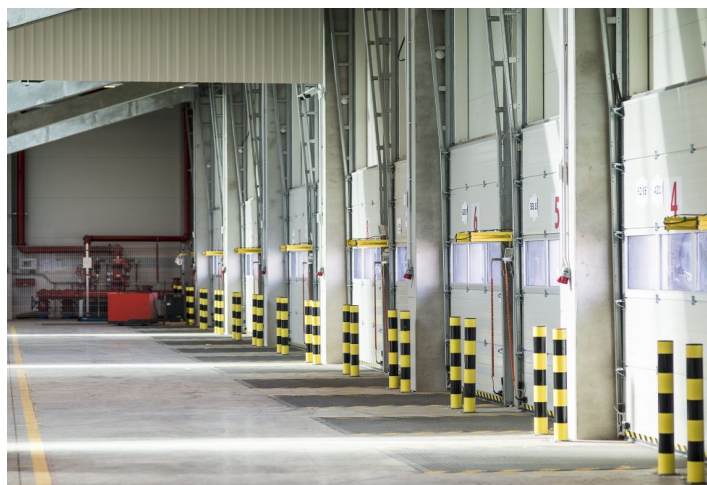

## Industrial space

25 652 m<sup>2</sup>, Brno-město, Brno - venkov, Blučina

**Ask for price**

<b>Total area</b>	25 652 m <sup>2</sup>
<b>Available area for rent</b>	25 652 m <sup>2</sup>
<b>Ceiling height</b>	10.5 m
<b>Floor loading capacity</b>	5 t/m <sup>2</sup>
<b>Column grid structure</b>	—
<b>Structure</b>	Reinforced concrete structure
<b>PENB</b>	G
<b>Reference number</b>	36107

**25,652 sq.m.** of industrial, warehouse and office space for lease in the industrial park. The premises are suitable for industrial centers and light manufacturing, offer a high standard of equipment, and can be designed based on specific requests and requirements. Thanks to its location the park is suitable for domestic and international distribution and production.

### Industrial/Warehouse space:

- Dock levelers & loading ramps
- Dimension of entrance gate 4x4,5 m
- Floor loading capacity 5 T/sq.m
- Clear height 10,5 m
- Column grid structure 12x24 m
- LED Light
- Sprinkler system
- Utility connections (water, sewage, gas, electricity)