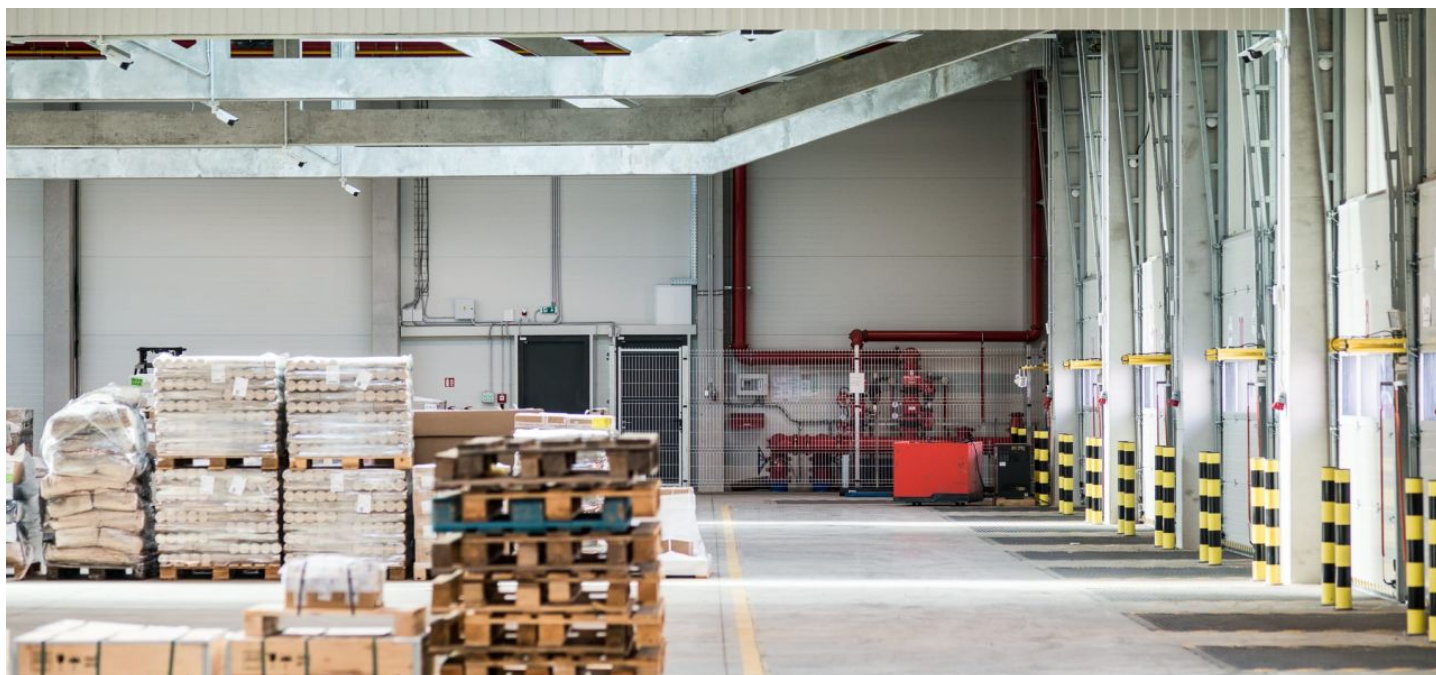

## Industrial space

25 652 m<sup>2</sup>, Brno-město, Brno - venkov, Blučina

**Ask for price**

<b>Total area</b>	25 652 m <sup>2</sup>
<b>Available area for rent</b>	25 652 m <sup>2</sup>
<b>Ceiling height</b>	10.5 m
<b>Floor loading capacity</b>	5 t/m <sup>2</sup>
<b>Column grid structure</b>	—
<b>Structure</b>	Reinforced concrete structure
<b>PENB</b>	G
<b>Reference number</b>	36107

**25,652 sq.m.** of industrial, warehouse and office space for lease in the industrial park. The premises are suitable for industrial centers and light manufacturing, offer a high standard of equipment, and can be designed based on specific requests and requirements. Thanks to its location the park is suitable for domestic and international distribution and production.

### Industrial/Warehouse space:

- Dock levelers & loading ramps
- Dimension of entrance gate 4x4,5 m
- Floor loading capacity 5 T/sq.m
- Clear height 10,5 m
- Column grid structure 12x24 m
- LED Light
- Sprinkler system
- Utility connections (water, sewage, gas, electricity)