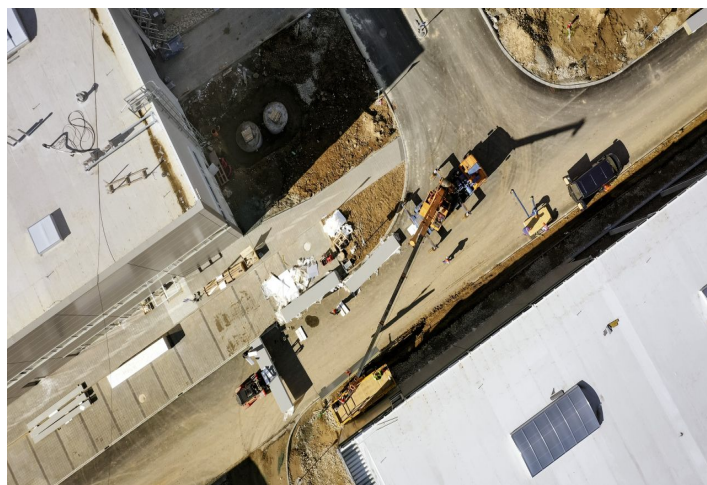

Industrial park

41 265 m², Brno, Brno - Líšeň, Trnkova

Ask for price