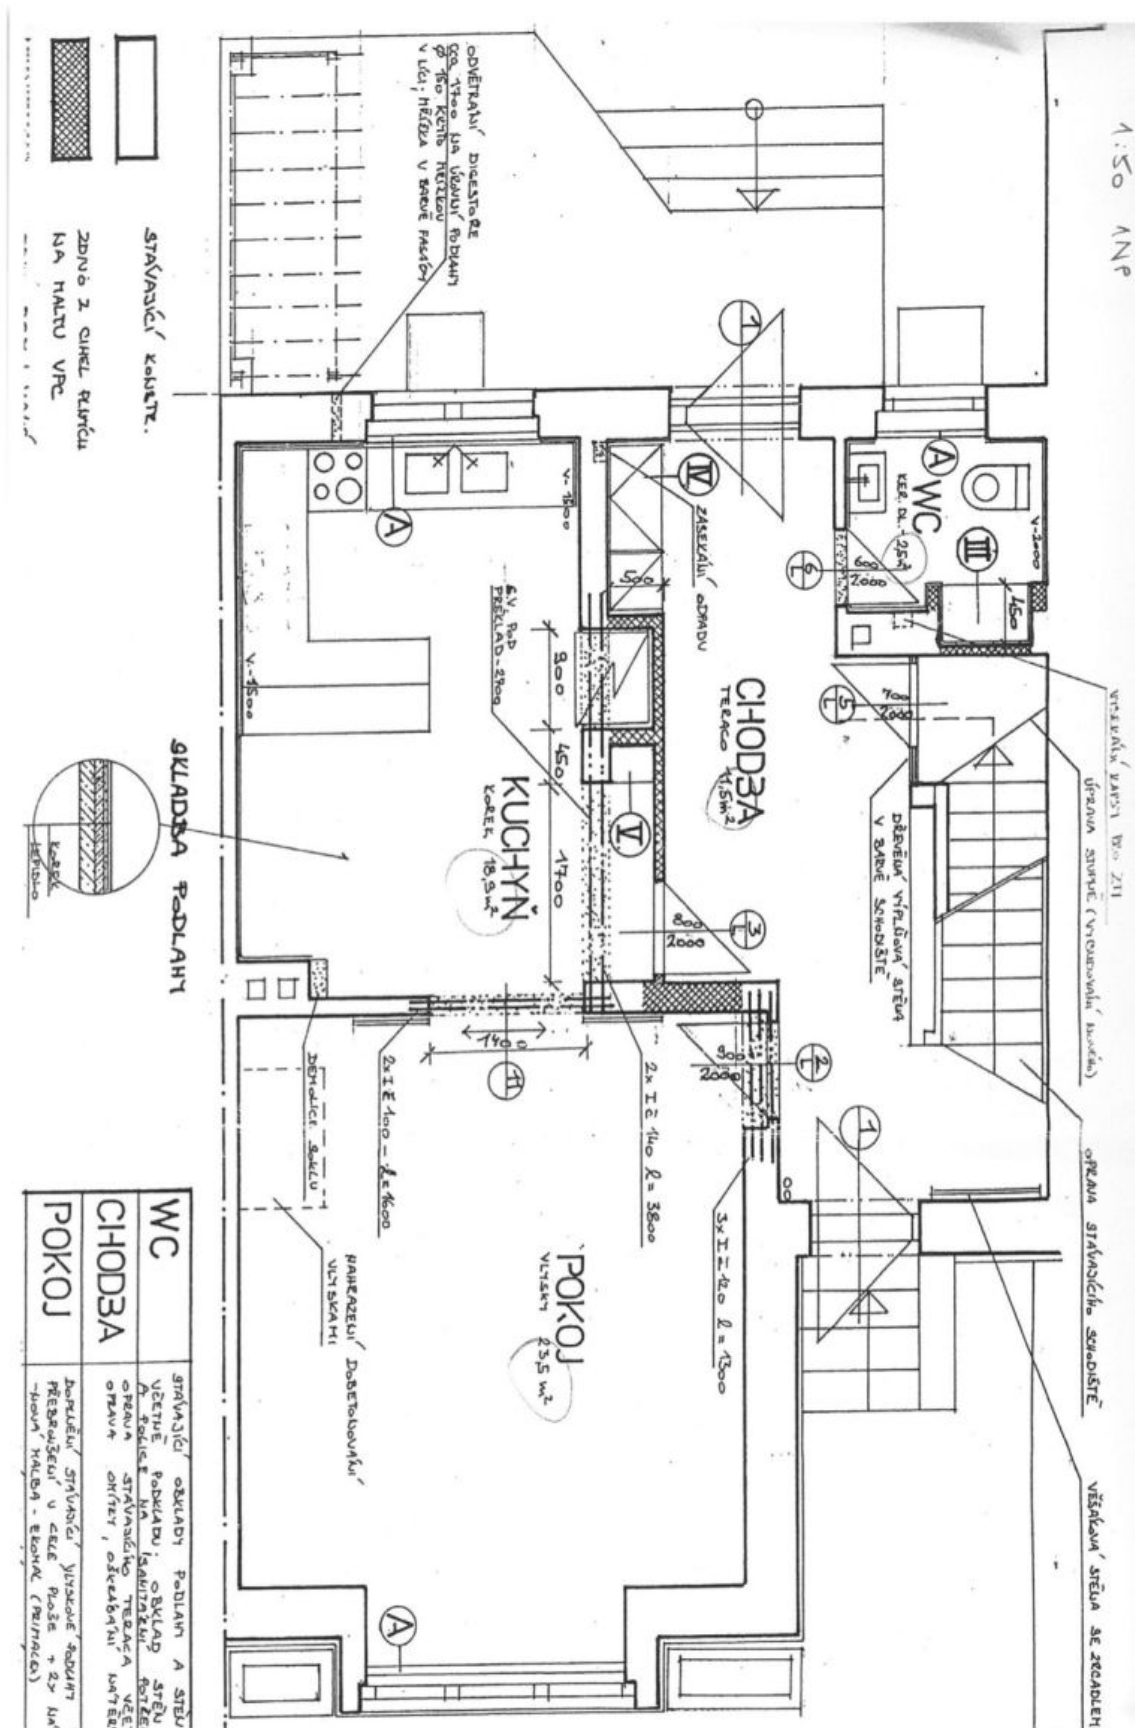

House Three-bedroom (4+kk)

Rented

216 m², Prague 6, Střešovice, Lomená

House Three-bedroom (4+kk)

Rented216 m², Prague 6, Střešovice, Lomená

Total area	216 m ²
Plot	219 m ²
Foot print	136 m ²
Garden	83 m ²
Floor area	200 m ²
Terrace	16 m ²
Parking	-
Cellar	Yes
PENB	G
Reference number	36307
Available from	Immediately

The ground floor includes a living room with a dining area and a fully fitted kitchen, a toilet, an entrance hall, and a back entrance to the garden. The first floor offers two bedrooms, a small office, a shower room, a toilet, and a hall. The attic floor features a spacious bedroom, a bathroom with a bathtub, a toilet, and two large storage rooms. There is a basement floor with a laundry room, a **sauna**, a bath, a shower, a toilet, and storage.

Rented

216 m², Prague 6, Střešovice, Lomená

House Three-bedroom (4+kk)

Rented

216 m², Prague 6, Střešovice, Lomená

House Three-bedroom (4+kk)

216 m², Prague 6, Střešovice, Lomená

Rented

House Three-bedroom (4+kk)

216 m², Prague 6, Střešovice, Lomená

Rented

House Three-bedroom (4+kk)

Rented

216 m², Prague 6, Střešovice, Lomená