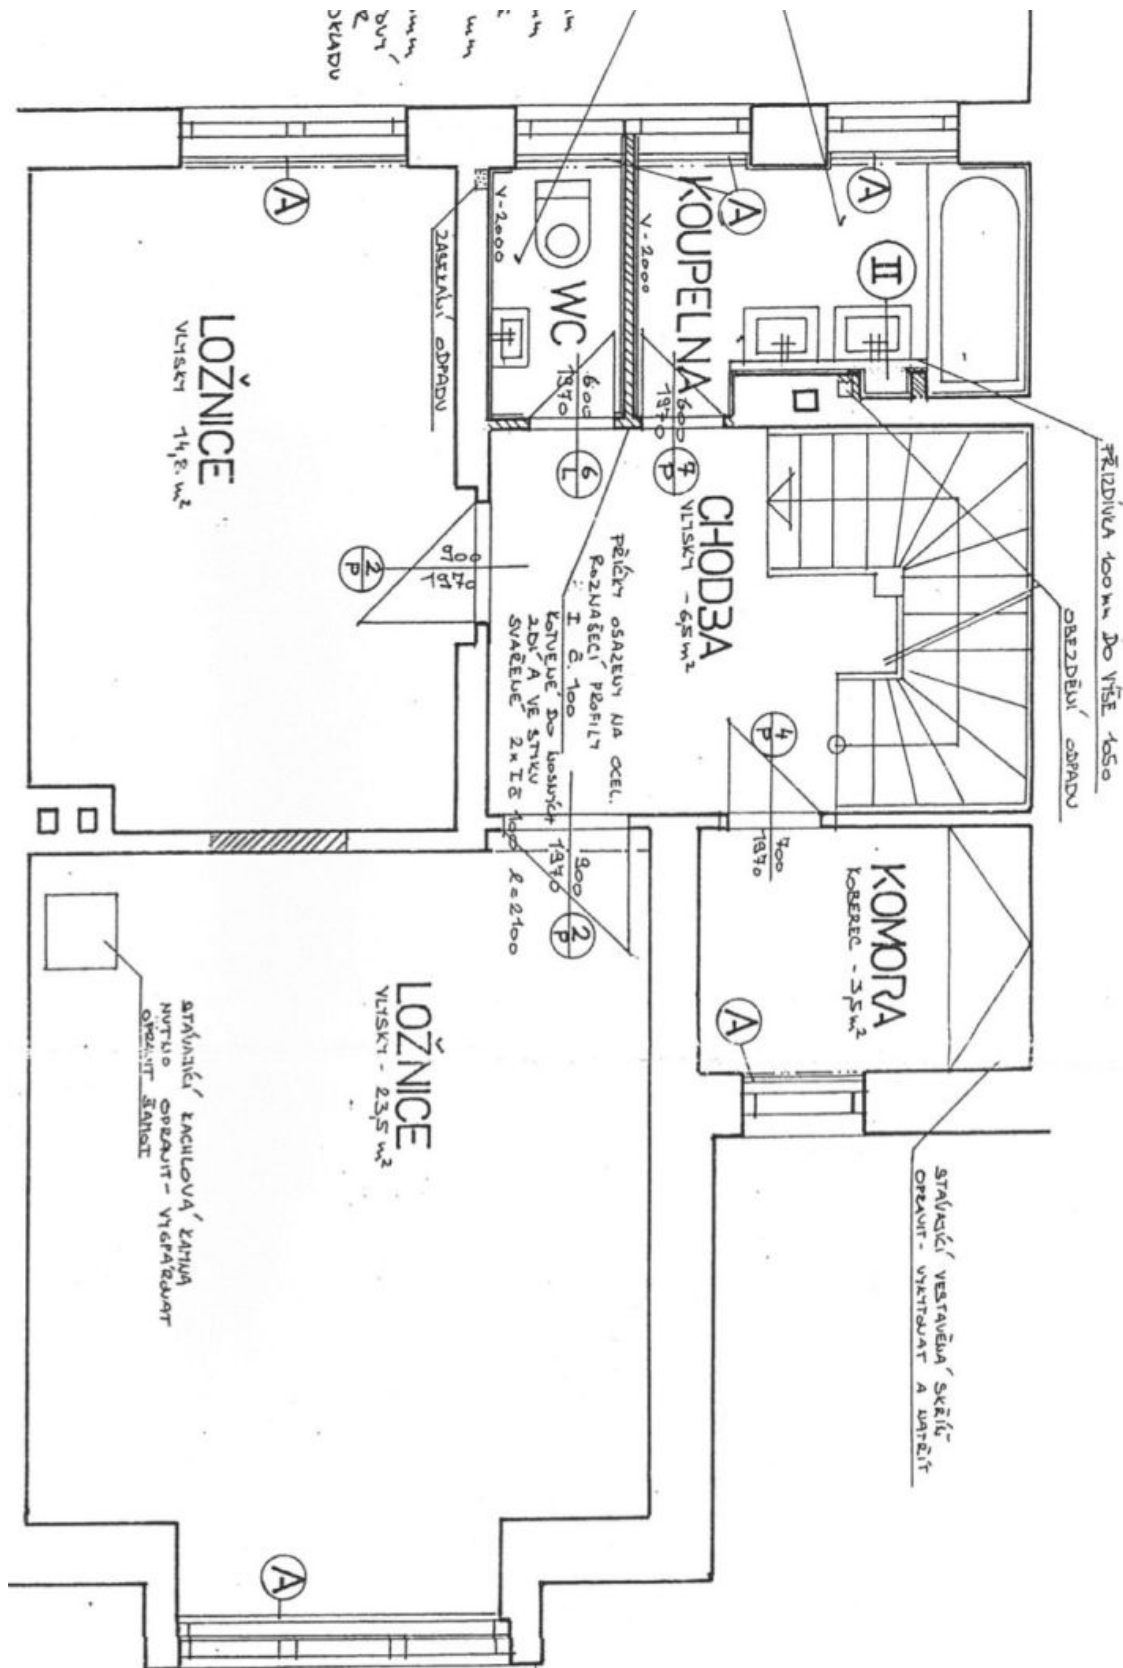

House Three-bedroom (4+kk)

Rented

216 m², Prague 6, Střešovice, Lomená

House Three-bedroom (4+kk)

Rented216 m², Prague 6, Střešovice, Lomená

Total area	216 m ²
Plot	219 m ²
Foot print	136 m ²
Garden	83 m ²
Floor area	200 m ²
Terrace	16 m ²
Parking	-
Cellar	Yes
PENB	G
Reference number	36307
Available from	Immediately

The ground floor includes a living room with a dining area and a fully fitted kitchen, a toilet, an entrance hall, and a back entrance to the garden. The first floor offers two bedrooms, a small office, a shower room, a toilet, and a hall. The attic floor features a spacious bedroom, a bathroom with a bathtub, a toilet, and two large storage rooms. There is a basement floor with a laundry room, a **sauna**, a bath, a shower, a toilet, and storage.

Rented

216 m², Prague 6, Střešovice, Lomená

House Three-bedroom (4+kk)

Rented

216 m², Prague 6, Střešovice, Lomená

House Three-bedroom (4+kk)

216 m², Prague 6, Střešovice, Lomená

Rented

House Three-bedroom (4+kk)

216 m², Prague 6, Střešovice, Lomená

Rented

House Three-bedroom (4+kk)

Rented

216 m², Prague 6, Střešovice, Lomená