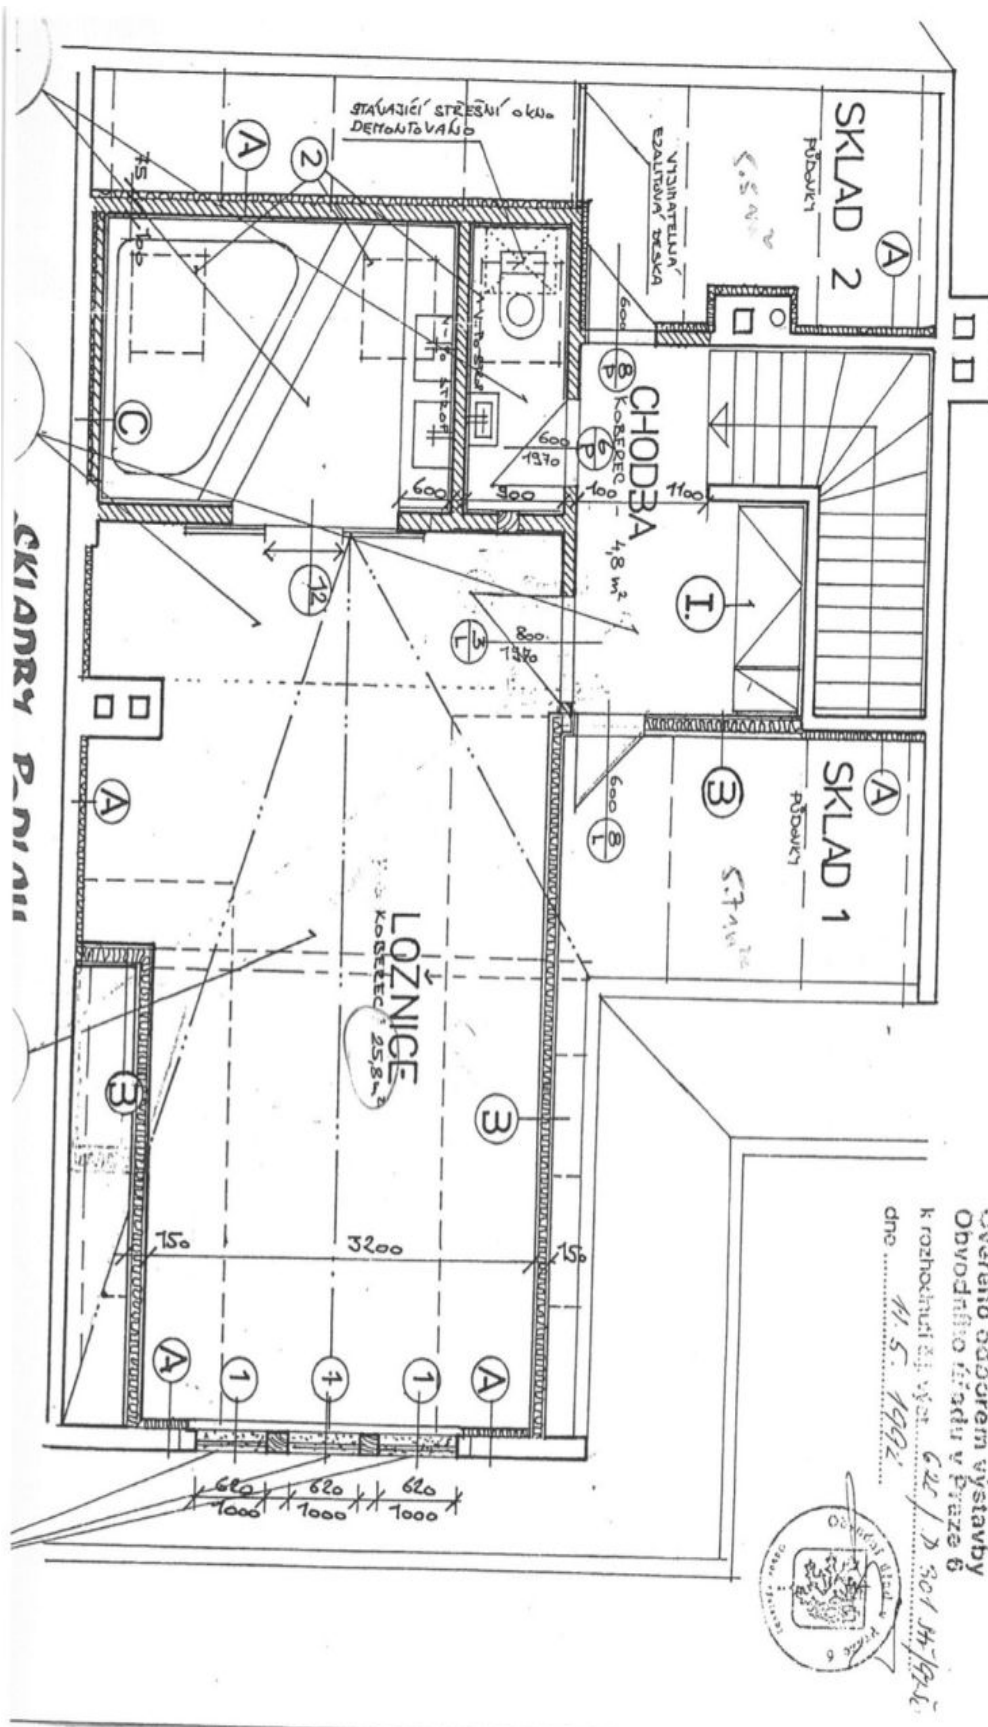

House Three-bedroom (4+kk)

Rented

216 m², Prague 6, Střešovice, Lomená

House Three-bedroom (4+kk)

Rented216 m², Prague 6, Střešovice, Lomená

Total area	216 m ²
Plot	219 m ²
Foot print	136 m ²
Garden	83 m ²
Floor area	200 m ²
Terrace	16 m ²
Parking	-
Cellar	Yes
PENB	G
Reference number	36307
Available from	Immediately

The ground floor includes a living room with a dining area and a fully fitted kitchen, a toilet, an entrance hall, and a back entrance to the garden. The first floor offers two bedrooms, a small office, a shower room, a toilet, and a hall. The attic floor features a spacious bedroom, a bathroom with a bathtub, a toilet, and two large storage rooms. There is a basement floor with a laundry room, a **sauna**, a bath, a shower, a toilet, and storage.

Rented

216 m², Prague 6, Střešovice, Lomená

House Three-bedroom (4+kk)

Rented

216 m², Prague 6, Střešovice, Lomená

House Three-bedroom (4+kk)

216 m², Prague 6, Střešovice, Lomená

Rented

House Three-bedroom (4+kk)

216 m², Prague 6, Střešovice, Lomená

Rented

House Three-bedroom (4+kk)

Rented

216 m², Prague 6, Střešovice, Lomená