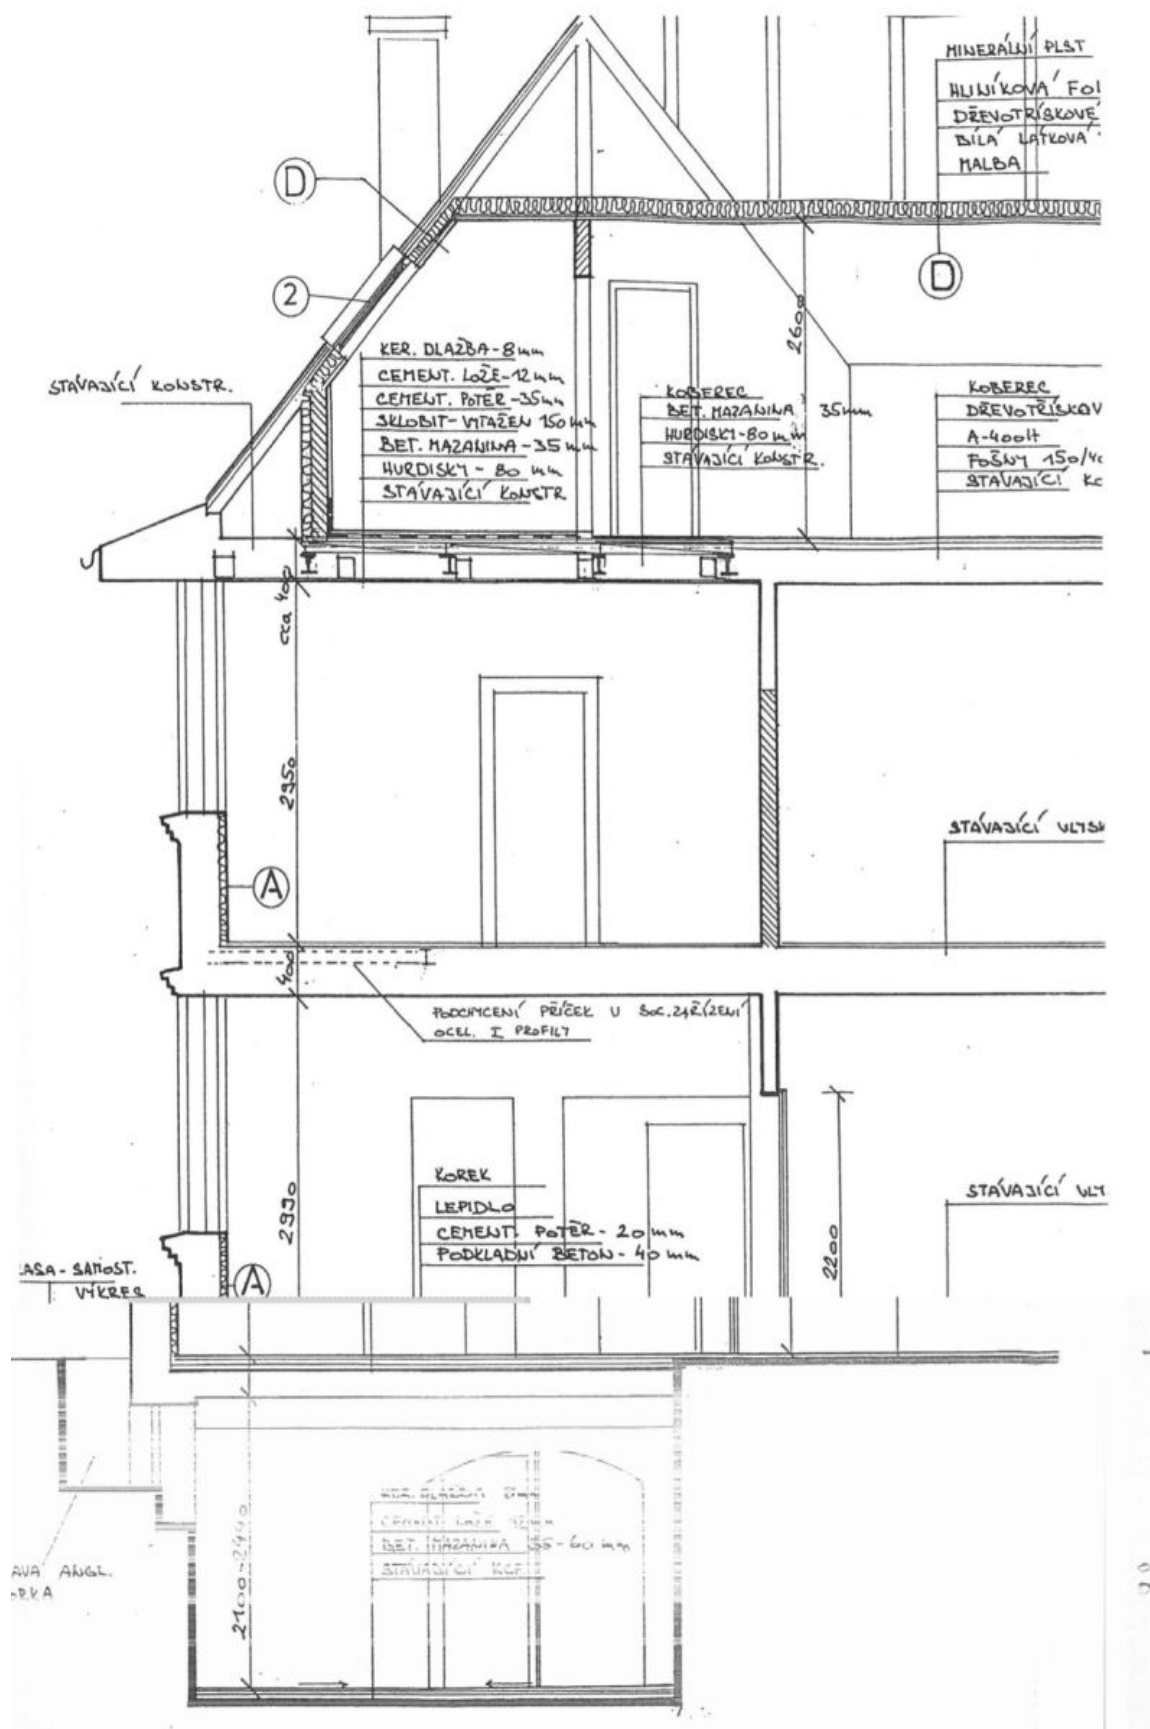

The ground floor includes a living room with a dining area and a fully fitted kitchen, a toilet, an entrance hall, and a back entrance to the garden. The first floor offers two bedrooms, a small office, a shower room, a toilet, and a hall. The attic floor features a spacious bedroom, a bathroom with a bathtub, a toilet, and two large storage rooms. There is a basement floor with a laundry room, a **sauna**, a bath, a shower, a toilet, and storage.

Rented

216 m², Prague 6, Střešovice, Lomená

House Three-bedroom (4+kk)

Rented

216 m², Prague 6, Střešovice, Lomená

House Three-bedroom (4+kk)

216 m², Prague 6, Střešovice, Lomená

Rented

House Three-bedroom (4+kk)

216 m², Prague 6, Střešovice, Lomená

Rented

House Three-bedroom (4+kk)

Rented

216 m², Prague 6, Střešovice, Lomená