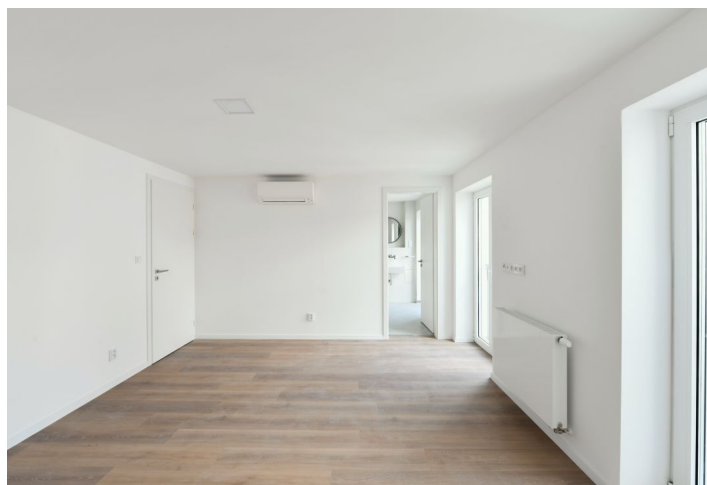

Apartment Three-bedroom (4+kk)

Rented

125 m², Prague 5, Malá Strana, Zborovská