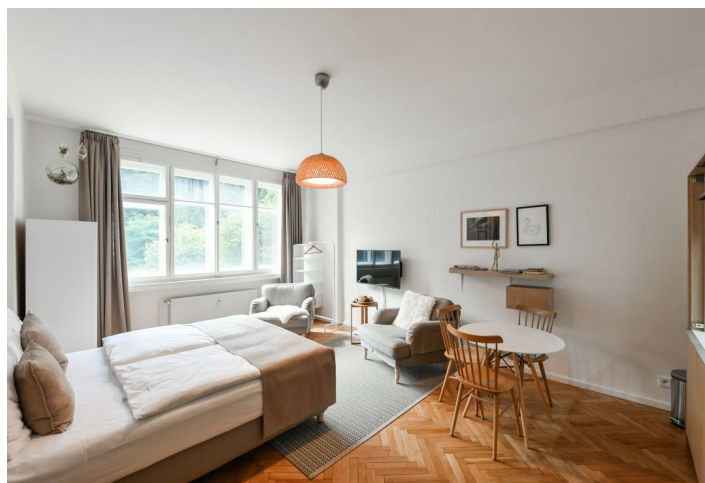

Apartment Studio (1+kk)

32 m², Praha 5, Malá Strana, Rošických

Rented