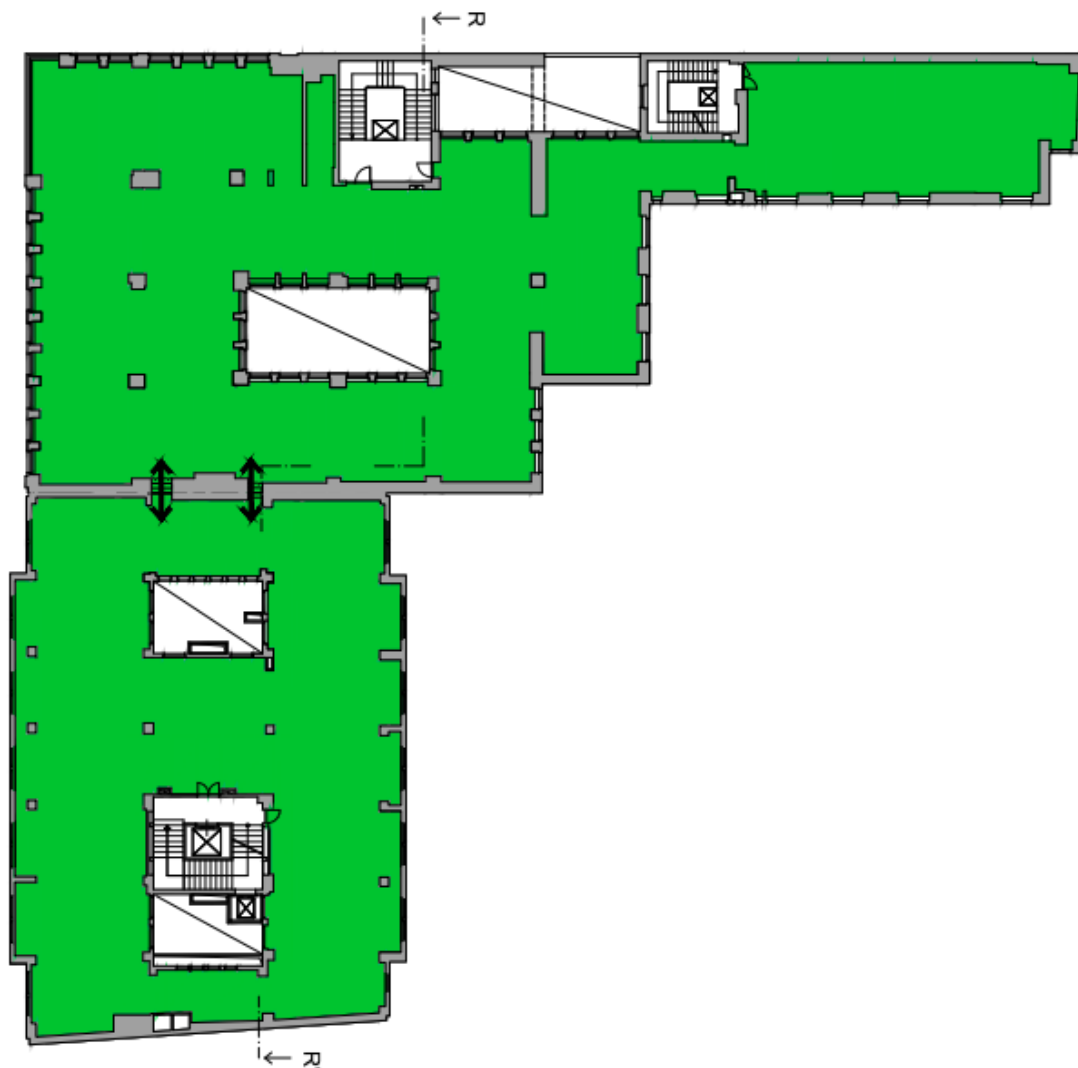

Office space

Prague 1, Staré Město, Revoluční

Rented