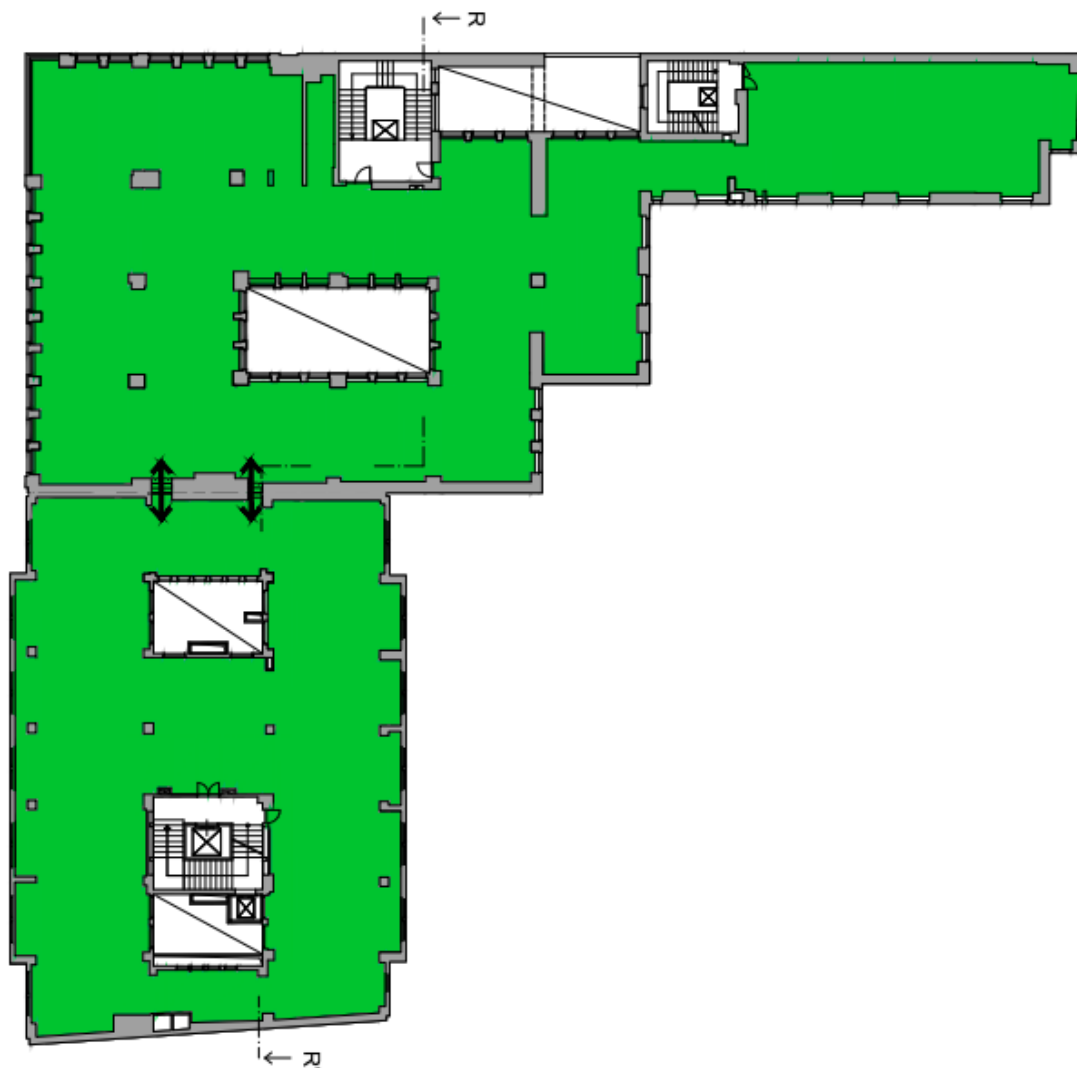

Office space

Prague 1, Staré Město, Revoluční

Rented