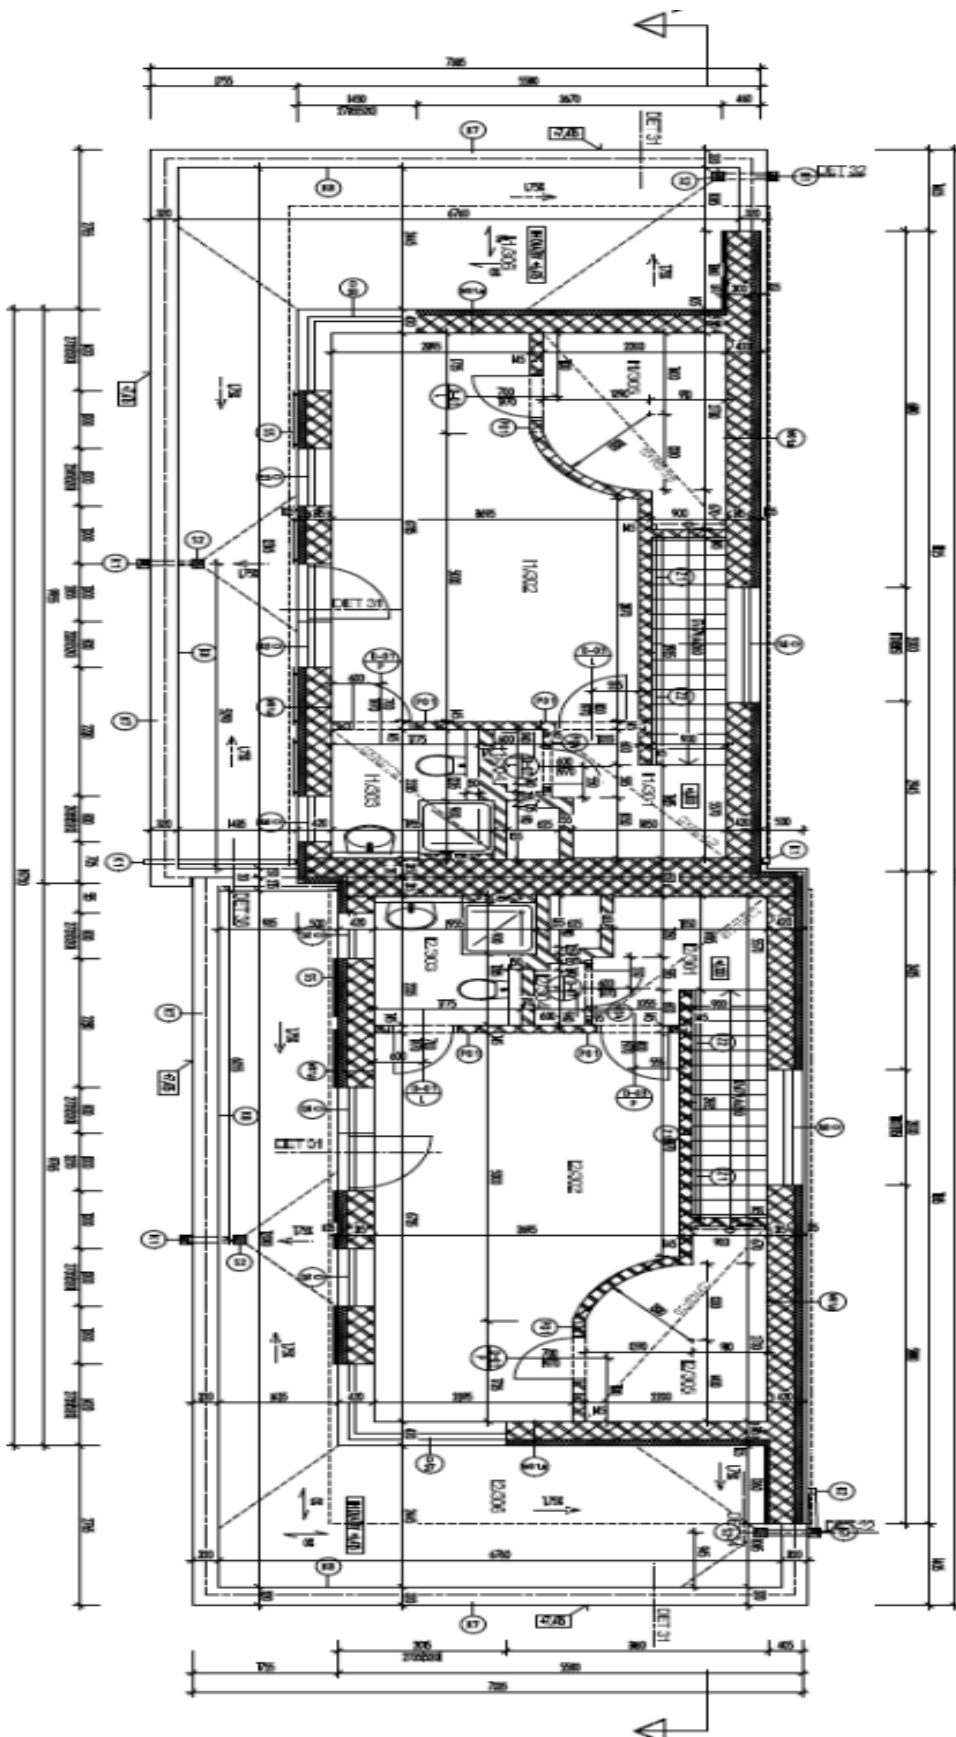

House Four-bedroom (5+kk)

200 m², Prague 5, Smíchov, Na Císařce

Rented