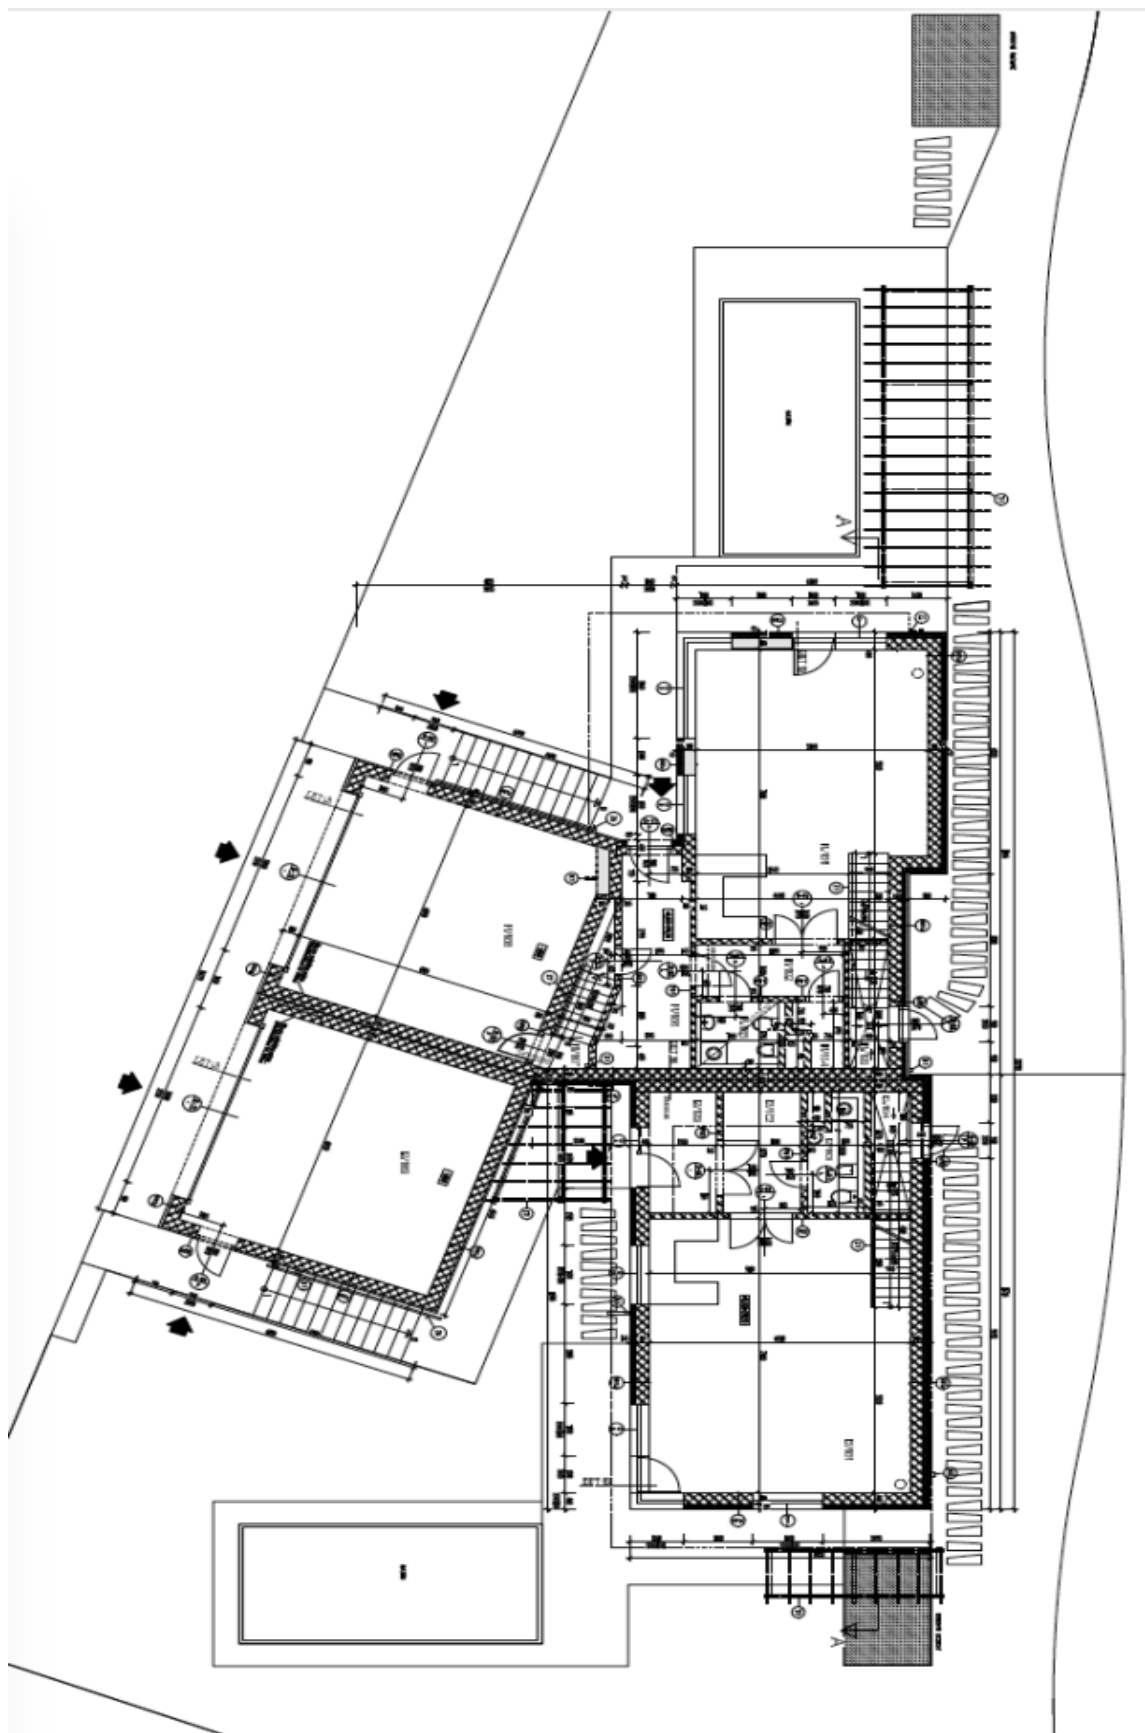

House Four-bedroom (5+kk)

200 m², Prague 5, Smíchov, Na Císařce

Rented