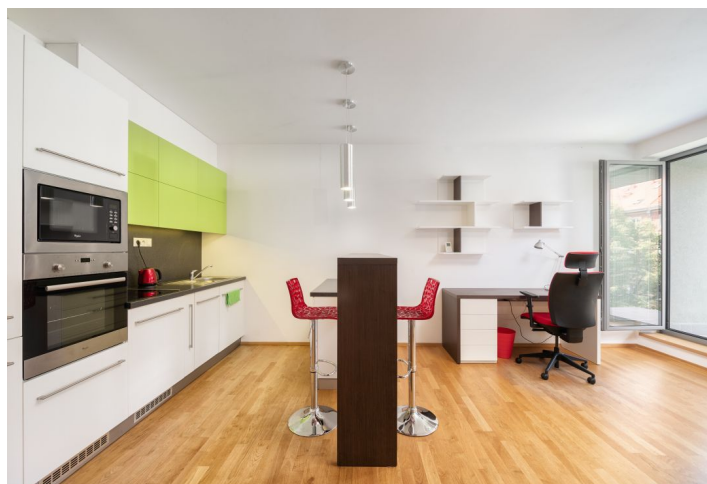

Apartment Studio (1+kk)

40 m², Brno-město, Ponava, Klatovská

Rented