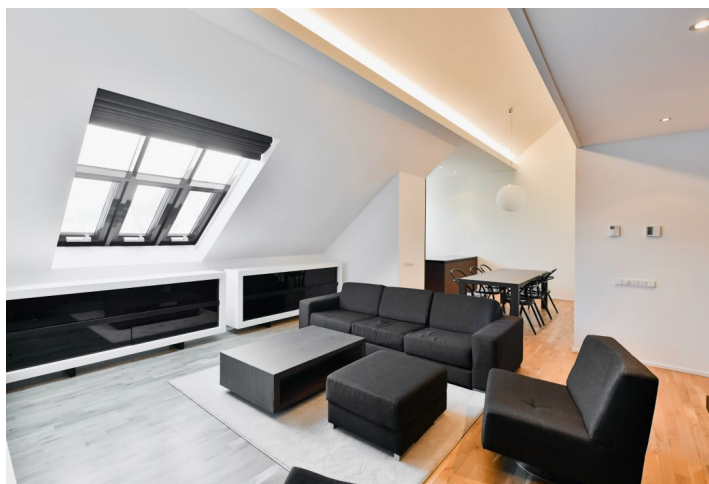

Apartment Four-bedroom (5+kk)

Rented

175.5 m², Prague 8, Karlín, Březinova