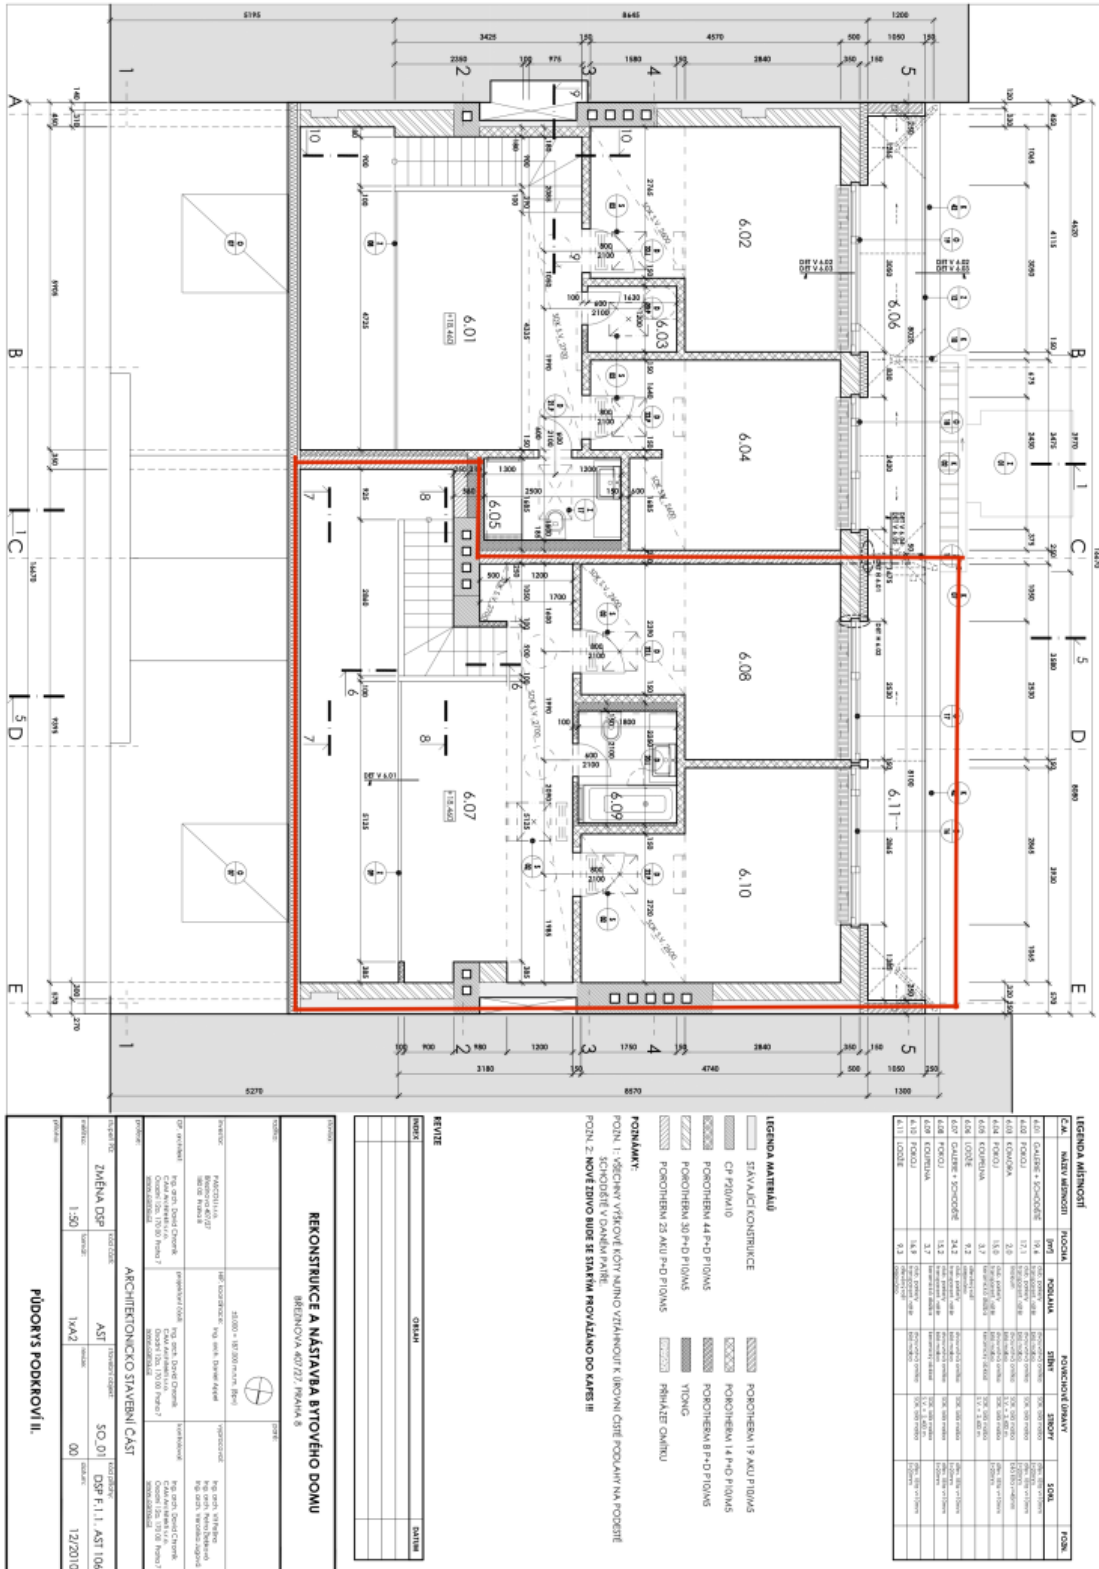

Apartment Four-bedroom (5+kk)

Rented

175.5 m², Praha 8, Karlín, Březinova

Apartment Four-bedroom (5+kk)

Rented

175.5 m², Praha 8, Karlín, Březinova

Total area	185 m ²
Floor area*	176 m ²
Terrace	9 m ²
Parking	Courtyard parking space included.
Cellar	-
PENB	G
Reference number	370
Available from	Immediately

The lower level features living room with dining area and a fully fitted and equipped open kitchen, master bedroom with two walk-in closets, study (or bedroom), bathroom with tub and toilet, walk-in closet, guest toilet, storage room, and entry hall. The upper floor includes two more bedrooms with built-in wardrobes and access to a shared terrace, bathroom with tub and toilet, and a spacious gallery with a small kitchenette.

* Area of the unit according to the Civil Code. The area consists of the sum total area of the entire unit bounded by perimeter walls.

Apartment Four-bedroom (5+kk)

175.5 m², Praha 8, Karlín, Březinova

Rented

POKROVNĚM 8 P+D PLOŠKAM

YTONIC

PRŮVAČETĚ OKNOU

POZNÁMKY:

1. POZNÁMKY VÝKONŮ AŽU AŽU VÝKONŮ K ÚROVNI ČÍSLE PODLAHY NA POSVĚTĚ

POZN. 1. KONKRETNĚ VÝKONŮ PANELE

POZN. 2. NOVĚ ŠEDIVO NÍŽE SE STÁKŤM PROVÁZANO DO KAPŤE III