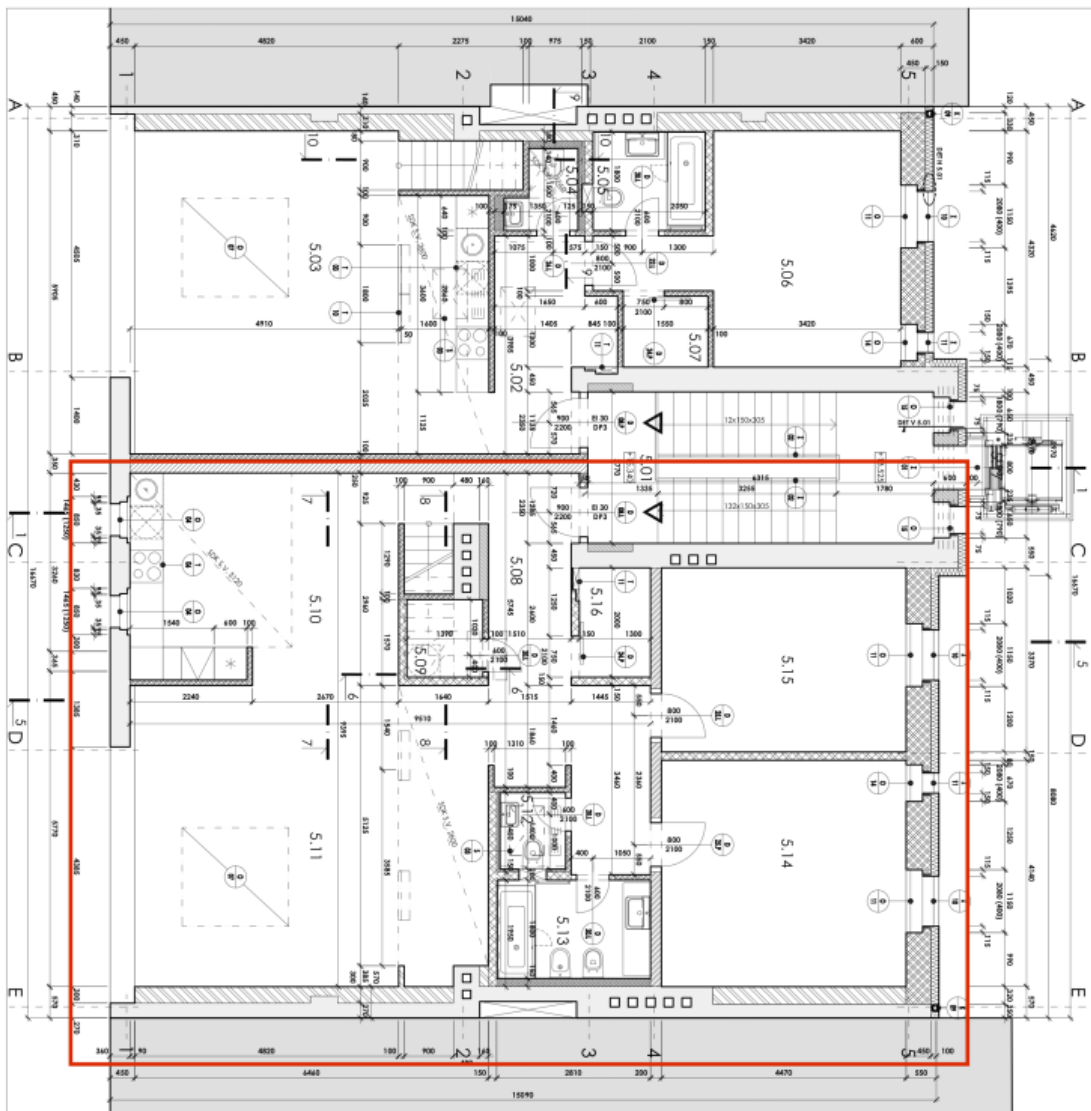

Apartment Four-bedroom (5+kk)

175.5 m², Praha 8, Karlín, Březinova

Rented

LEGENDA MATERIÁLŮ

STAVĚNÍ KONKRETNĚ

ČP PLOŠKOU

POKROVNĚM 44 P+D PLOŠKAM

POKROVNĚM 30 P+D PLOŠKAM

POKROVNĚM 23 AŽU P+D PLOŠKAM

POKROVNĚM 19 AŽU PLOŠKAM

POKROVNĚM 14 P+D PLOŠKAM

POKROVNĚM 8 P+D PLOŠKAM

YTONIC

PRŮVAČETĚ OKNOU

POZNÁMKY:

1. POZNÁMKY VÝKONŮ AŽU AŽU VÝKONŮ K ÚROVNI ČÍSLE PODLAHY NA POSVĚTĚ

POZN. 1. KONKRETNĚ VÝKONŮ PANELE

POZN. 2. NOVĚ ŠEDIVO NÍŽE SE STÁKŤM PROVÁZANO DO KAPŤE III