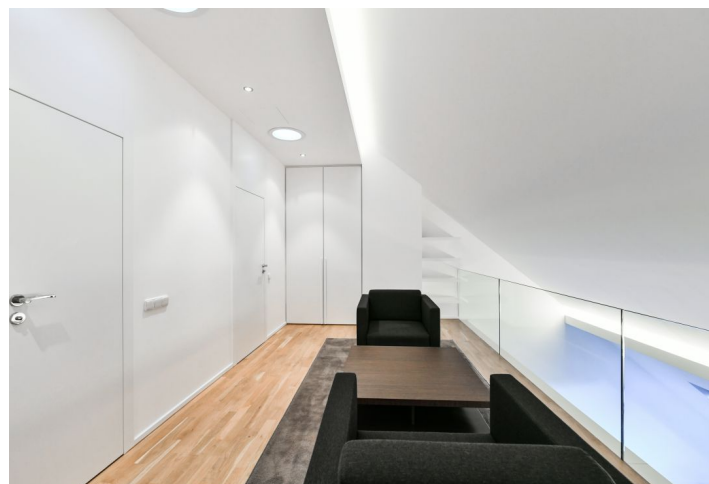

Apartment Four-bedroom (5+kk)

Rented

175.5 m², Prague 8, Karlín, Březinova