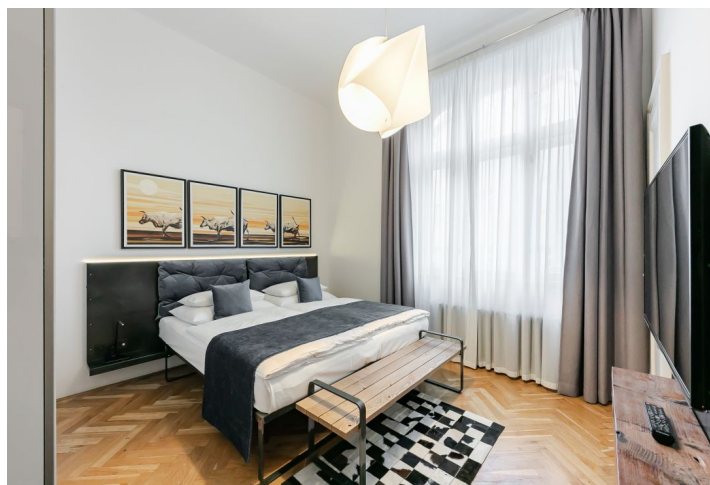

Apartment One-bedroom (2+kk)

Rented

41 m², Praha 2, Nové Město, Myslíkova