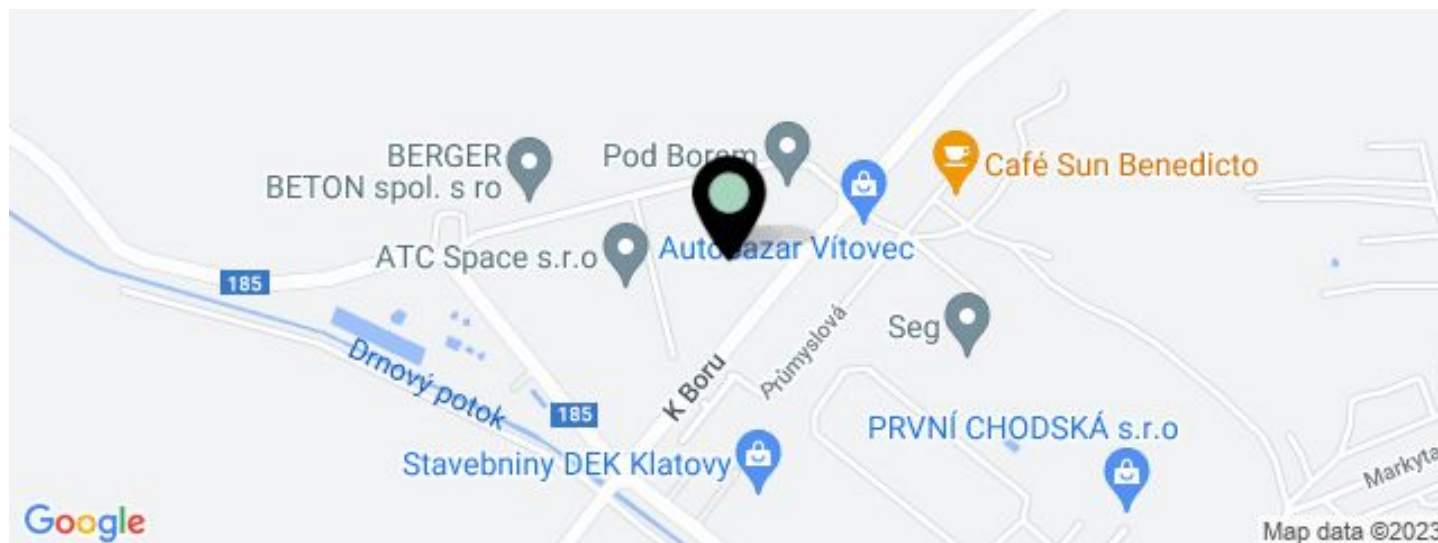

Logistic park

14 160 m², Klatovy, Klatovy, Podborská

Ask for price

UNIT	AVAILABLE AREA	SERVICES	PARKING	MONTHLY RENT
Warehouse premises, planned	14 160 m²	0 EUR monthly per m²	Yes	Ask for price