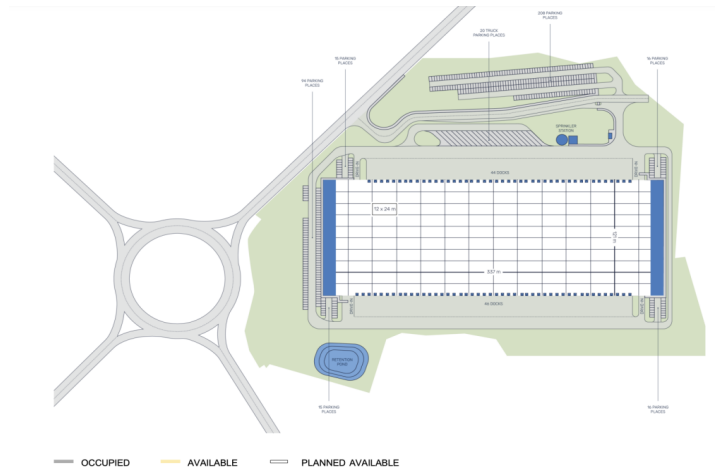

Industrial park

40 900 m², Děčín, Rumburk, Pražská

Ask for price