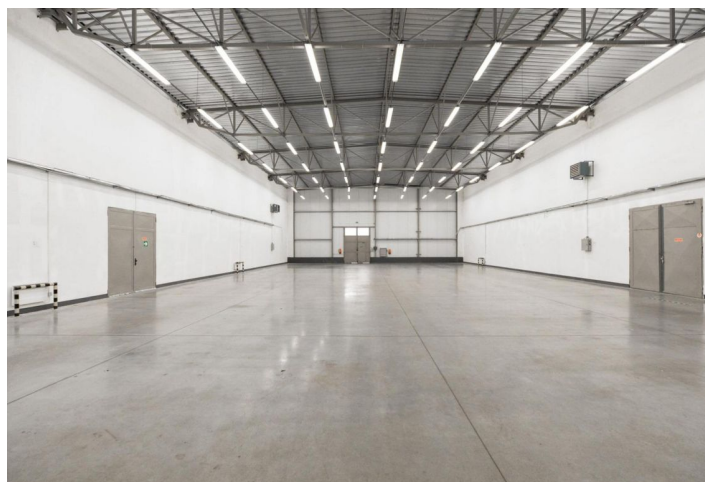

Warehouse space

1 226 m², Praha 9, Horní Počernice, Ve Žlíbku

Ask for price