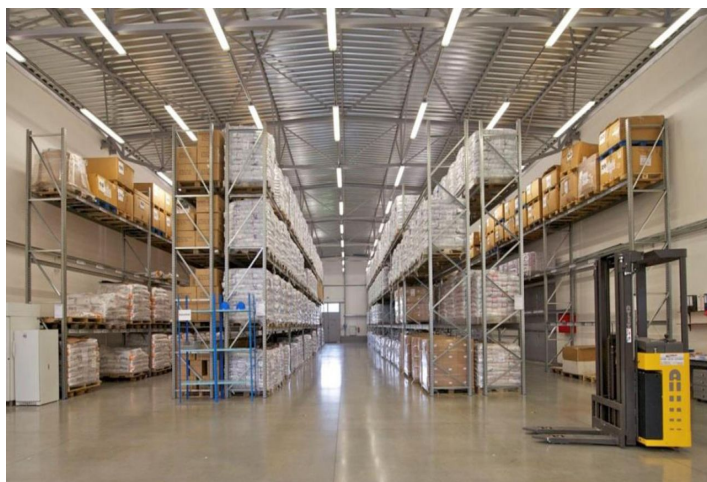

Warehouse space

1 226 m², Praha 9, Horní Počernice, Ve Žlíbku

Ask for price