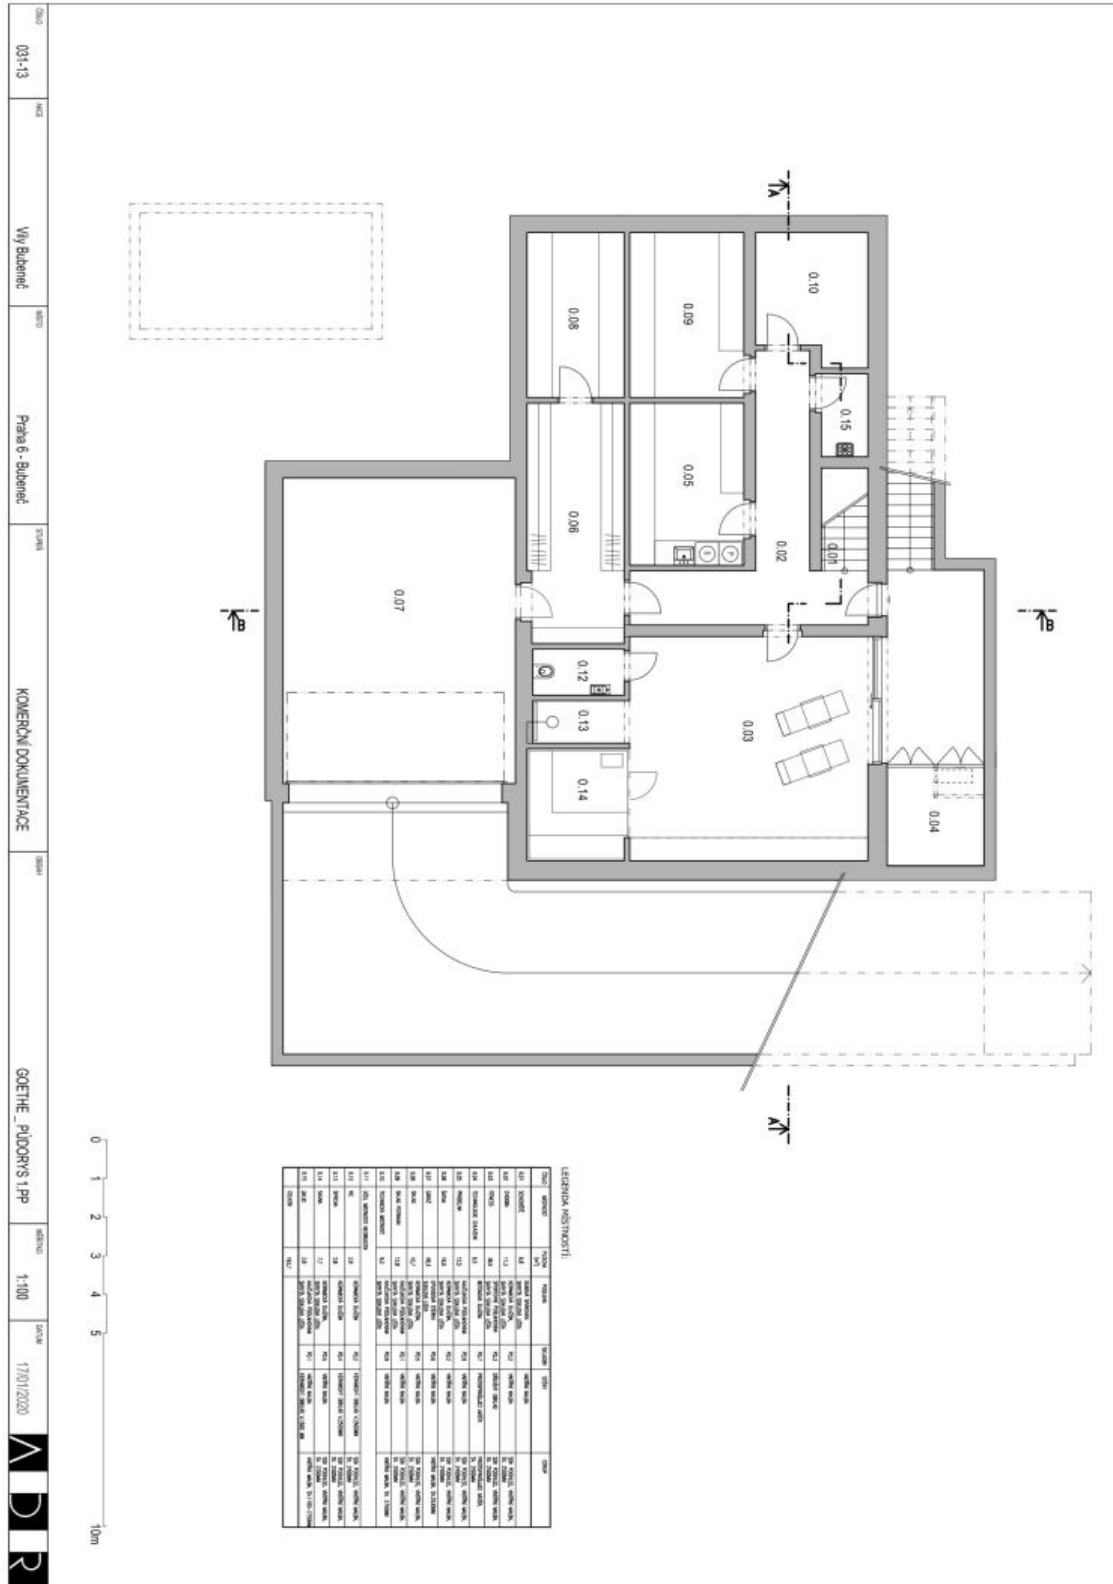

House Five-bedroom (6+1)

763 m², Prague 6, Bubeneč, Goetheho

Rented