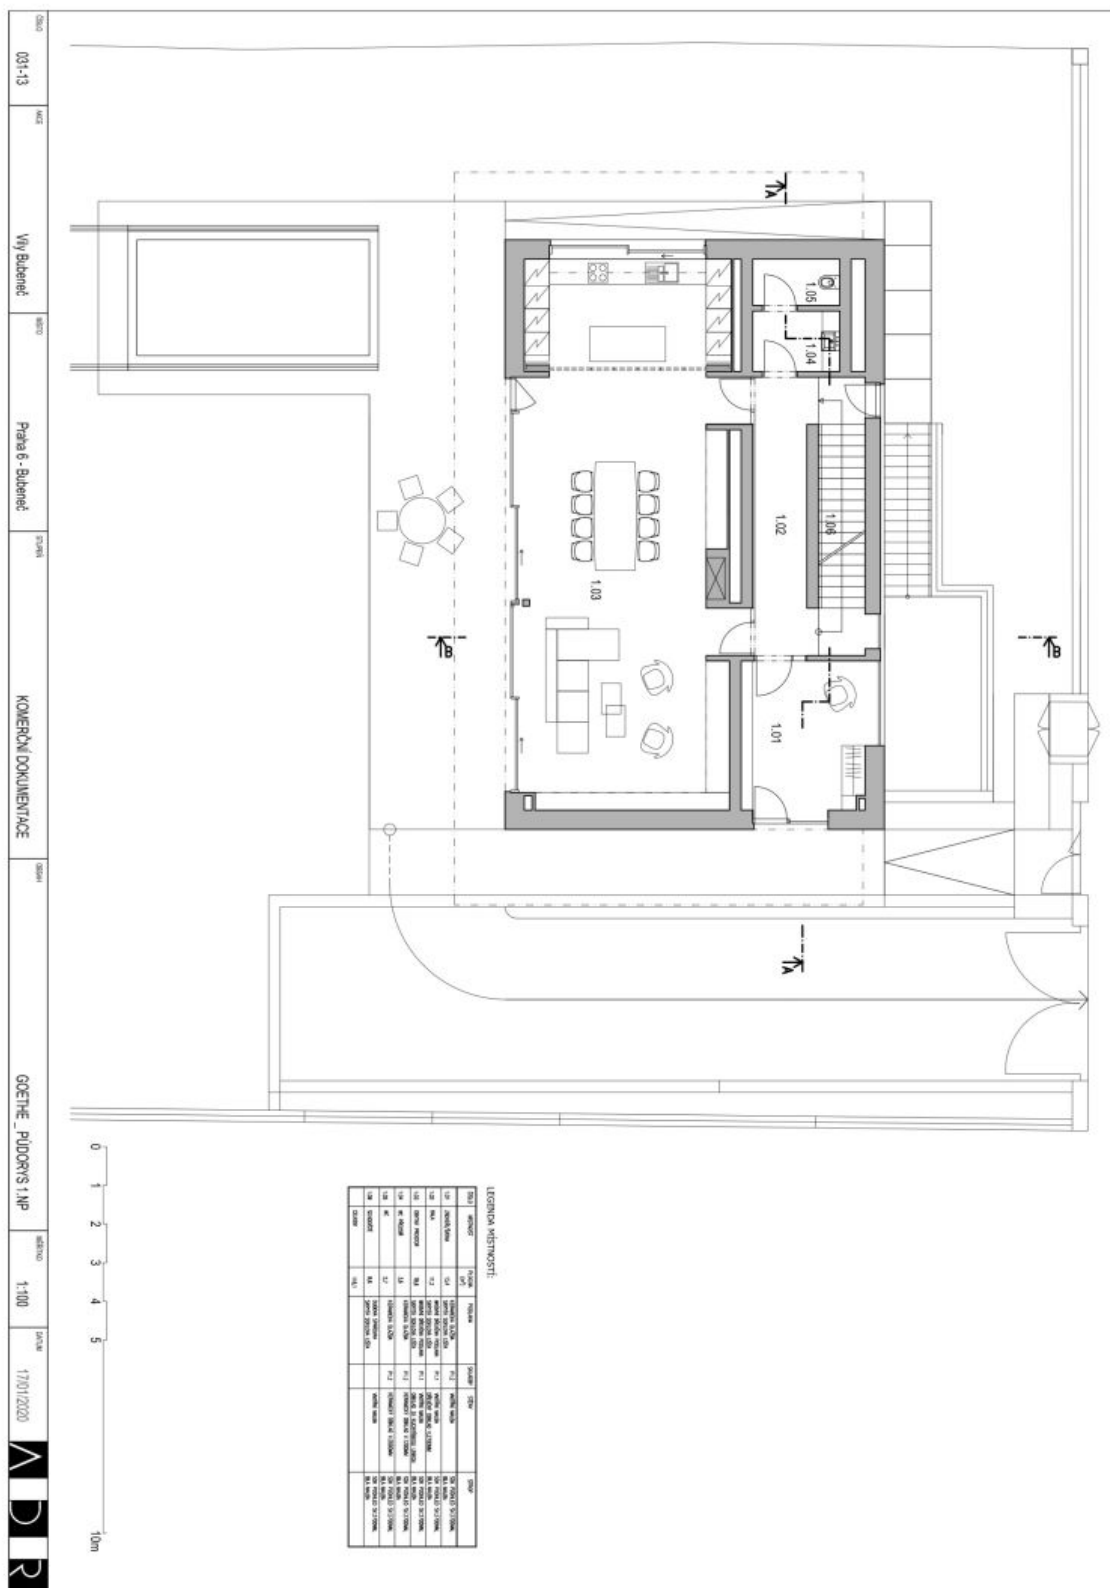

House Five-bedroom (6+1)

Rented

763 m², Prague 6, Bubeneč, Goetheho

House Five-bedroom (6+1)

Rented

763 m², Prague 6, Bubeneč, Goetheho

Usable area	763 m ²
Plot	931 m ²
Foot print	295 m ²
Garden	636 m ²
Floor area	565 m ²
Terrace	198 m ²
Parking	Double garage.
Garage	Yes
Cellar	Yes
Service price	Utilities are billed separately.
PENB	C
Reference number	38279
Available from	Immediately

The main floor features a spacious living room with a fireplace, dining area, and access to the terrace and garden, a fully fitted kitchen, a toilet, and an entrance hall with a closet. The first floor includes a master bedroom with a walk-in closet and a bathroom, two children's bedrooms, and a bathroom, plus a shared wraparound enclosed balcony. The second floor offers a bedroom, a study, a kitchenette, a bathroom, a toilet, and another large terrace with a Jacuzzi. There is a basement level with a double garage, a sauna/fitness room, a toilet, a walk-in closet, a laundry room, two storage rooms, a utility area, and access to the terrace.

House Five-bedroom (6+1)

763 m², Prague 6, Bubeneč, Goetheho

Rented

House Five-bedroom (6+1)

763 m², Prague 6, Bubeneč, Goetheho

Rented

House Five-bedroom (6+1)

Rented