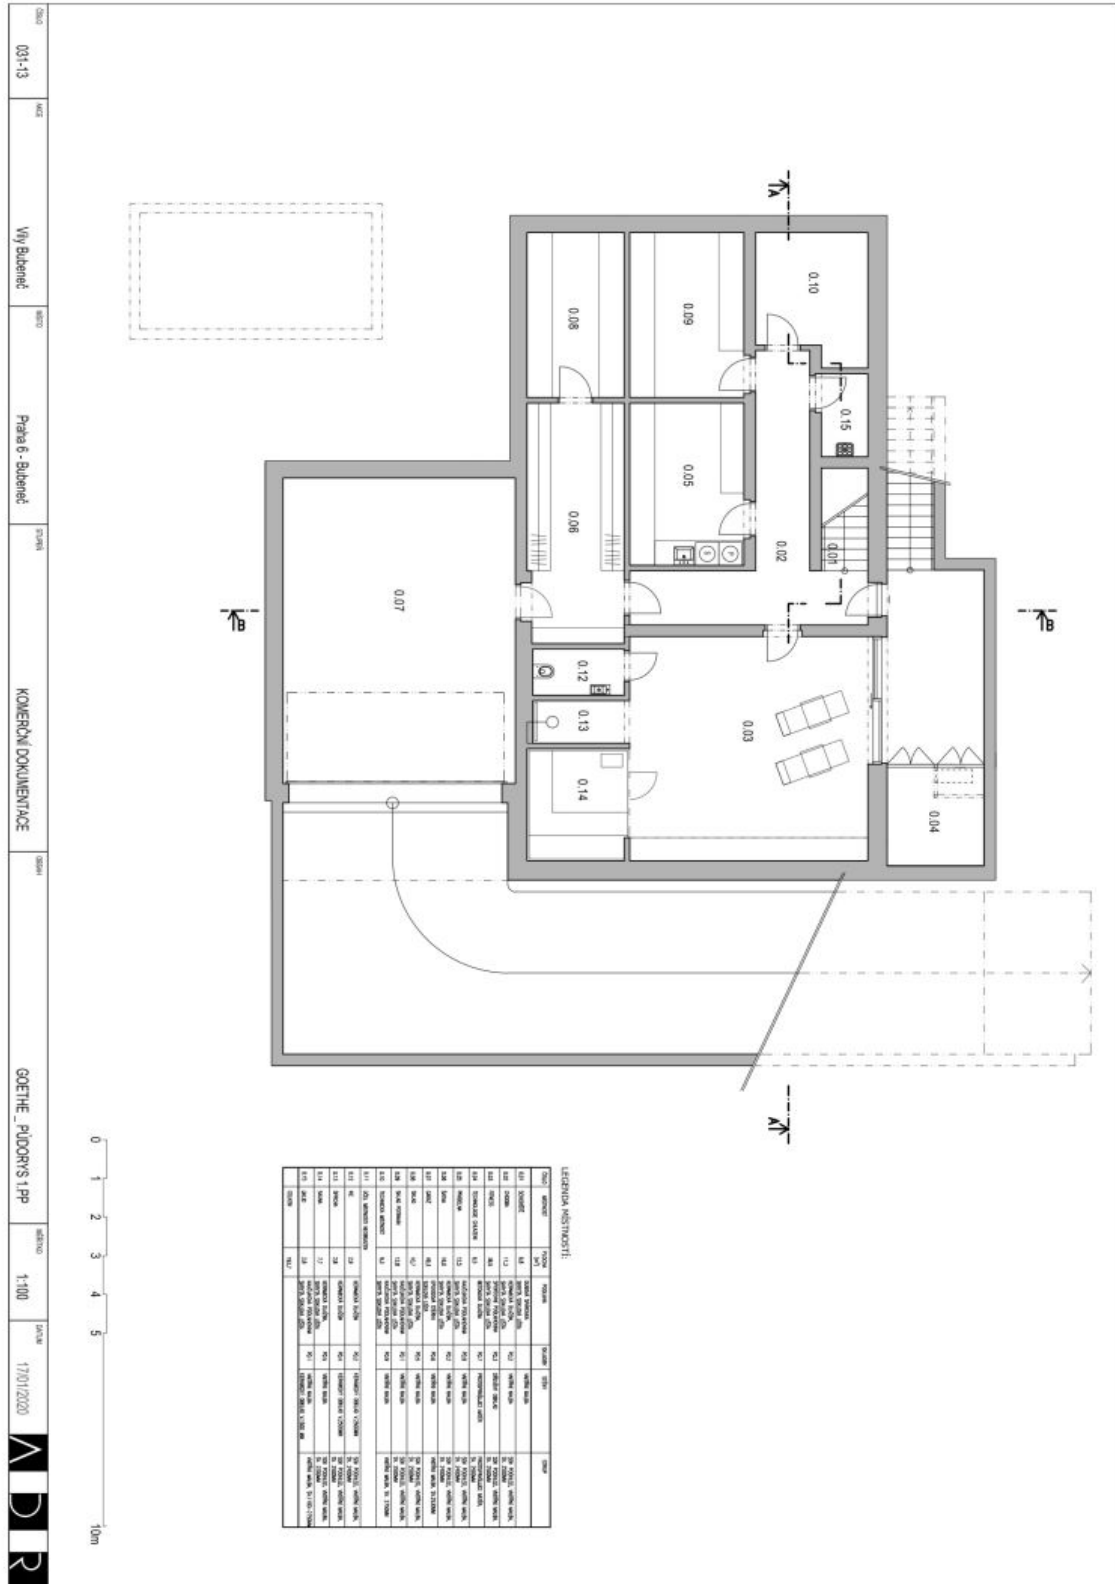

House Five-bedroom (6+1)

Rented

763 m², Praha 6, Bubeneč, Goetheho

House Five-bedroom (6+1)

Rented

763 m², Praha 6, Bubeneč, Goetheho

Total area	763 m ²
Plot	931 m ²
Foot print	295 m ²
Garden	636 m ²
Floor area	565 m ²
Terrace	198 m ²
Parking	Double garage.
Garage	Yes
Cellar	Yes
Service price	Utilities are billed separately.
PENB	C
Reference number	38279
Available from	Immediately

The main floor features a spacious living room with a fireplace, dining area, and access to the terrace and garden, a fully fitted kitchen, a toilet, and an entrance hall with a closet. The first floor includes a master bedroom with a walk-in closet and a bathroom, two children's bedrooms, and a bathroom, plus a shared wraparound enclosed balcony. The second floor offers a bedroom, a study, a kitchenette, a bathroom, a toilet, and another large terrace with a Jacuzzi. There is a basement level with a double garage, a sauna/fitness room, a toilet, a walk-in closet, a laundry room, two storage rooms, a utility area, and access to the terrace.

House Five-bedroom (6+1)

763 m², Praha 6, Bubeneč, Goetheho

Rented

House Five-bedroom (6+1)

763 m², Praha 6, Bubeneč, Goetheho

Rented

House Five-bedroom (6+1)

763 m², Praha 6, Bubeneč, Goetheho