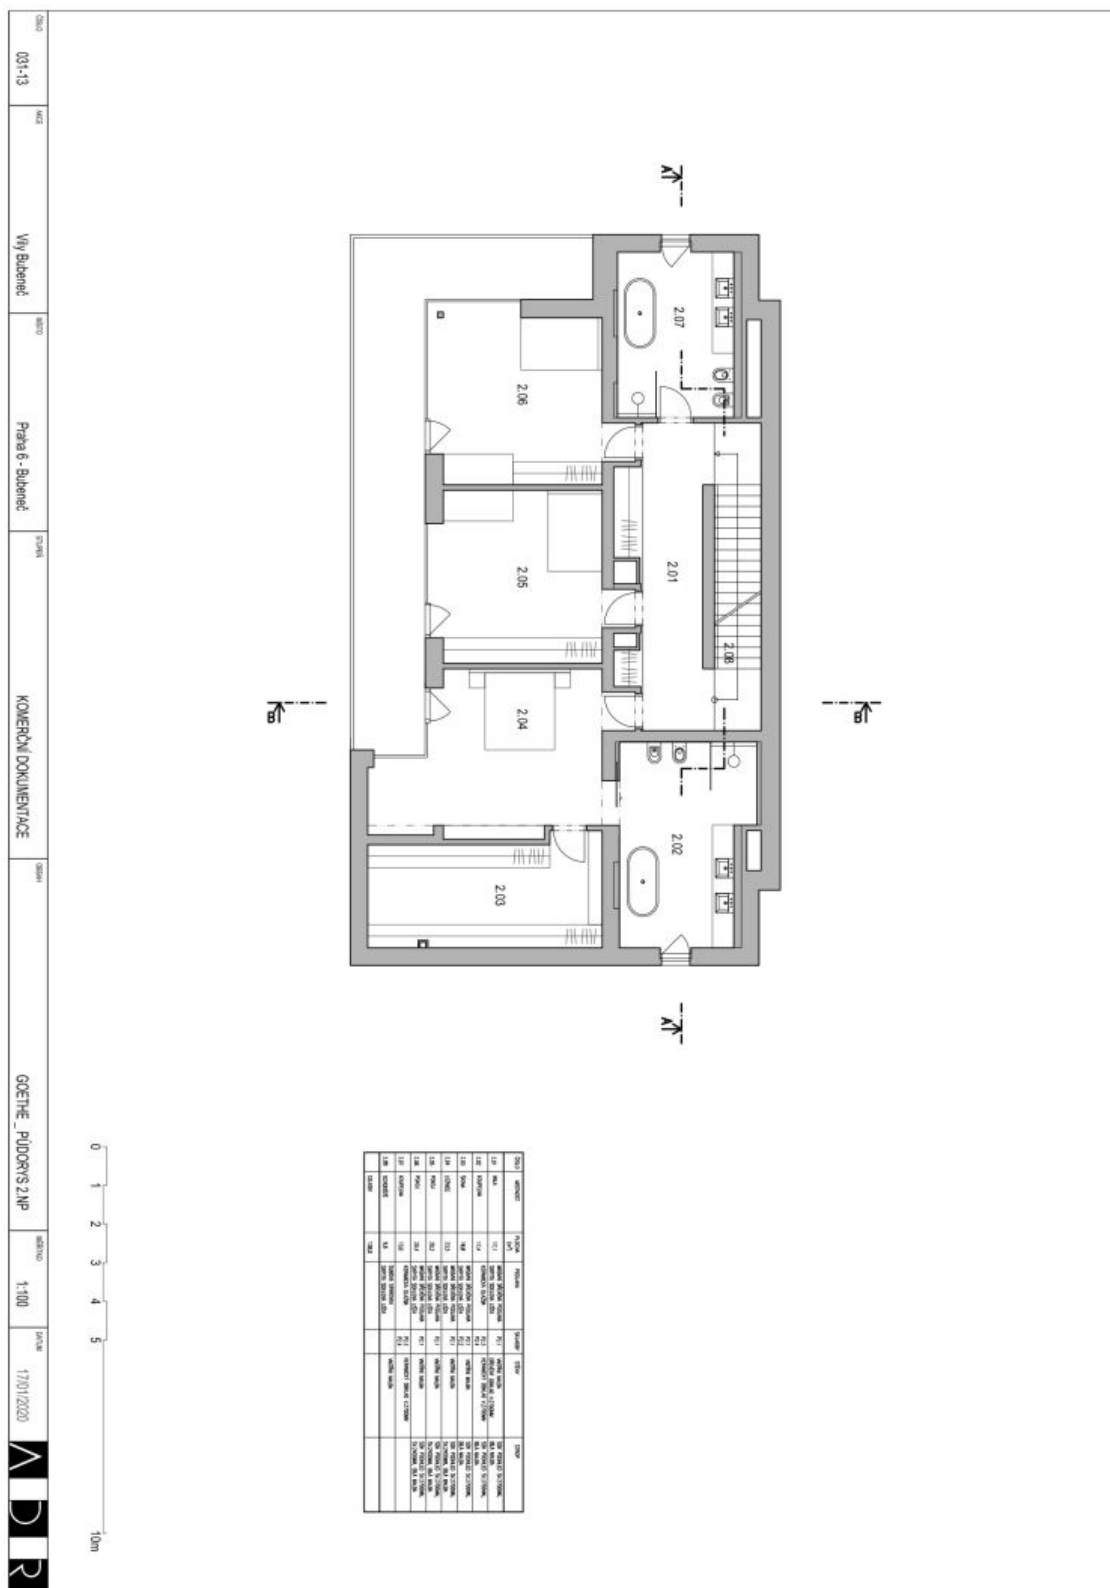

House Five-bedroom (6+1)

Rented

763 m², Prague 6, Bubeneč, Goetheho

House Five-bedroom (6+1)

Rented

763 m², Prague 6, Bubeneč, Goetheho

Usable area	763 m ²
Plot	931 m ²
Foot print	295 m ²
Garden	636 m ²
Floor area	565 m ²
Terrace	198 m ²
Parking	Double garage.
Garage	Yes
Cellar	Yes
Service price	Utilities are billed separately.
PENB	C
Reference number	38279
Available from	Immediately

The main floor features a spacious living room with a fireplace, dining area, and access to the terrace and garden, a fully fitted kitchen, a toilet, and an entrance hall with a closet. The first floor includes a master bedroom with a walk-in closet and a bathroom, two children's bedrooms, and a bathroom, plus a shared wraparound enclosed balcony. The second floor offers a bedroom, a study, a kitchenette, a bathroom, a toilet, and another large terrace with a Jacuzzi. There is a basement level with a double garage, a sauna/fitness room, a toilet, a walk-in closet, a laundry room, two storage rooms, a utility area, and access to the terrace.

House Five-bedroom (6+1)

763 m², Prague 6, Bubeneč, Goetheho

Rented

House Five-bedroom (6+1)

763 m², Prague 6, Bubeneč, Goetheho

Rented

House Five-bedroom (6+1)

Rented

763 m², Prague 6, Bubeneč, Goetheho