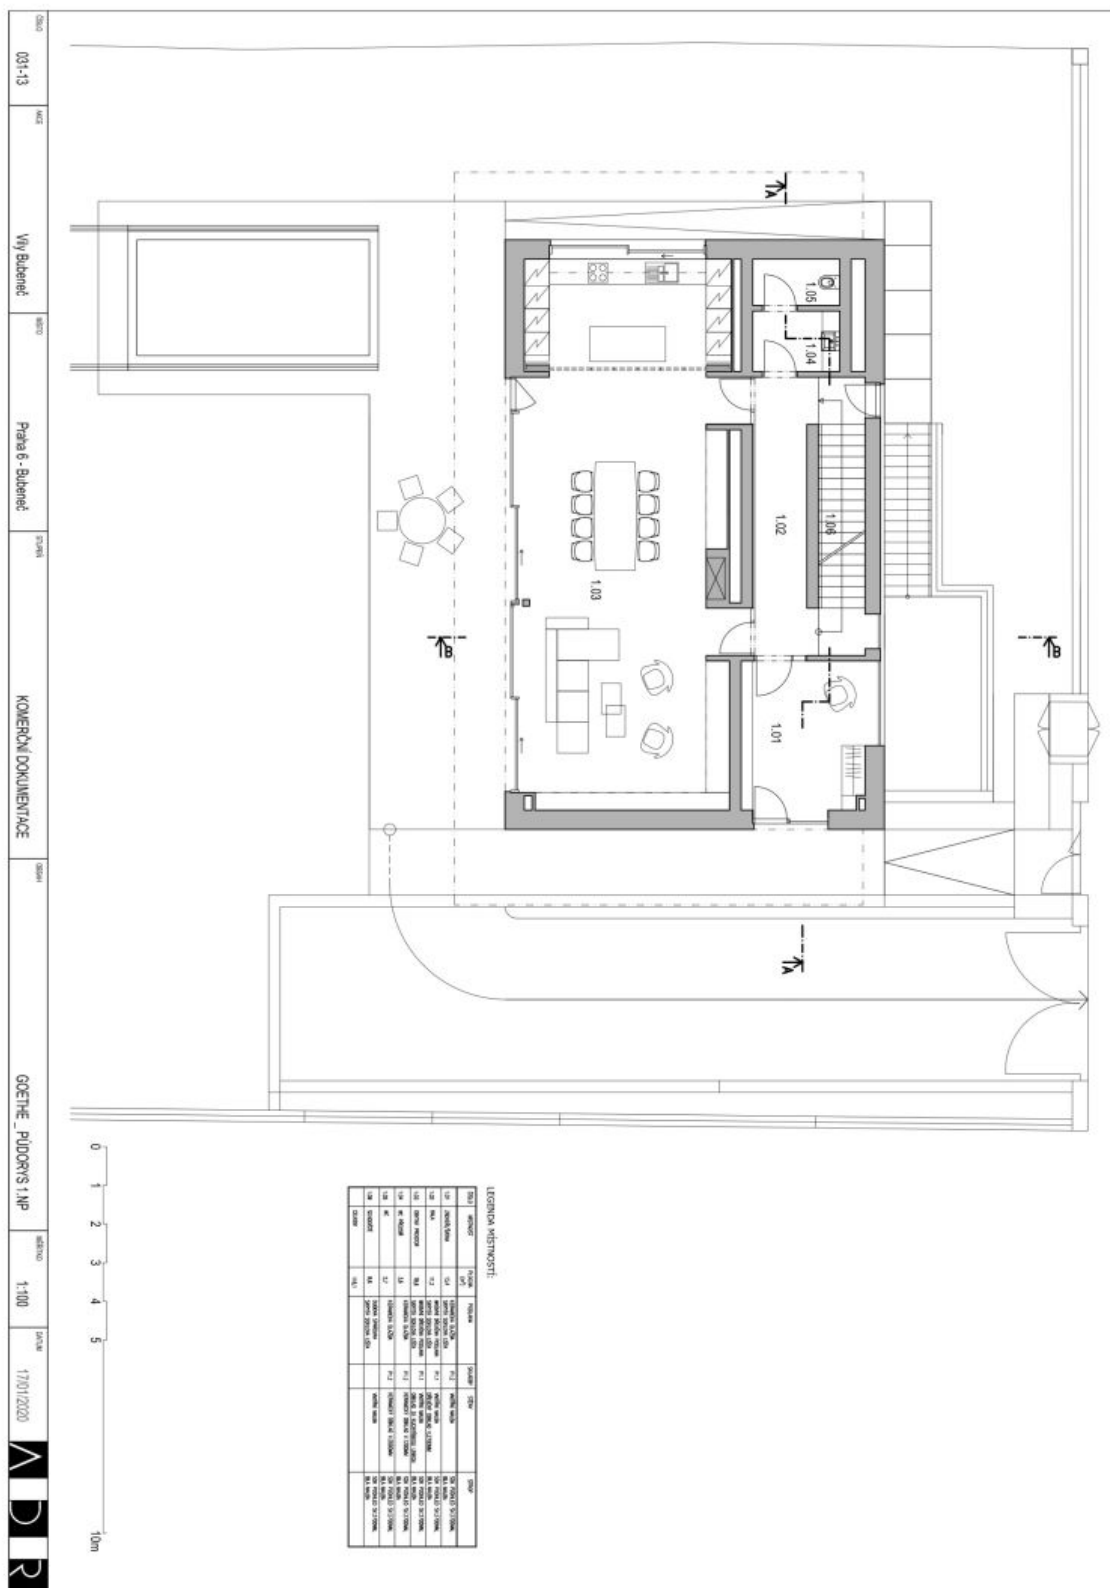

House Five-bedroom (6+1)

Rented

763 m², Praha 6, Bubeneč, Goetheho

House Five-bedroom (6+1)

Rented

763 m², Praha 6, Bubeneč, Goetheho

Total area	763 m ²
Plot	931 m ²
Foot print	295 m ²
Garden	636 m ²
Floor area	565 m ²
Terrace	198 m ²
Parking	Double garage.
Garage	Yes
Cellar	Yes
Service price	Utilities are billed separately.
PENB	C
Reference number	38279
Available from	Immediately

The main floor features a spacious living room with a fireplace, dining area, and access to the terrace and garden, a fully fitted kitchen, a toilet, and an entrance hall with a closet. The first floor includes a master bedroom with a walk-in closet and a bathroom, two children's bedrooms, and a bathroom, plus a shared wraparound enclosed balcony. The second floor offers a bedroom, a study, a kitchenette, a bathroom, a toilet, and another large terrace with a Jacuzzi. There is a basement level with a double garage, a sauna/fitness room, a toilet, a walk-in closet, a laundry room, two storage rooms, a utility area, and access to the terrace.

House Five-bedroom (6+1)

763 m², Praha 6, Bubeneč, Goetheho

Rented

House Five-bedroom (6+1)

763 m², Praha 6, Bubeneč, Goetheho

Rented

House Five-bedroom (6+1)

763 m², Praha 6, Bubeneč, Goetheho