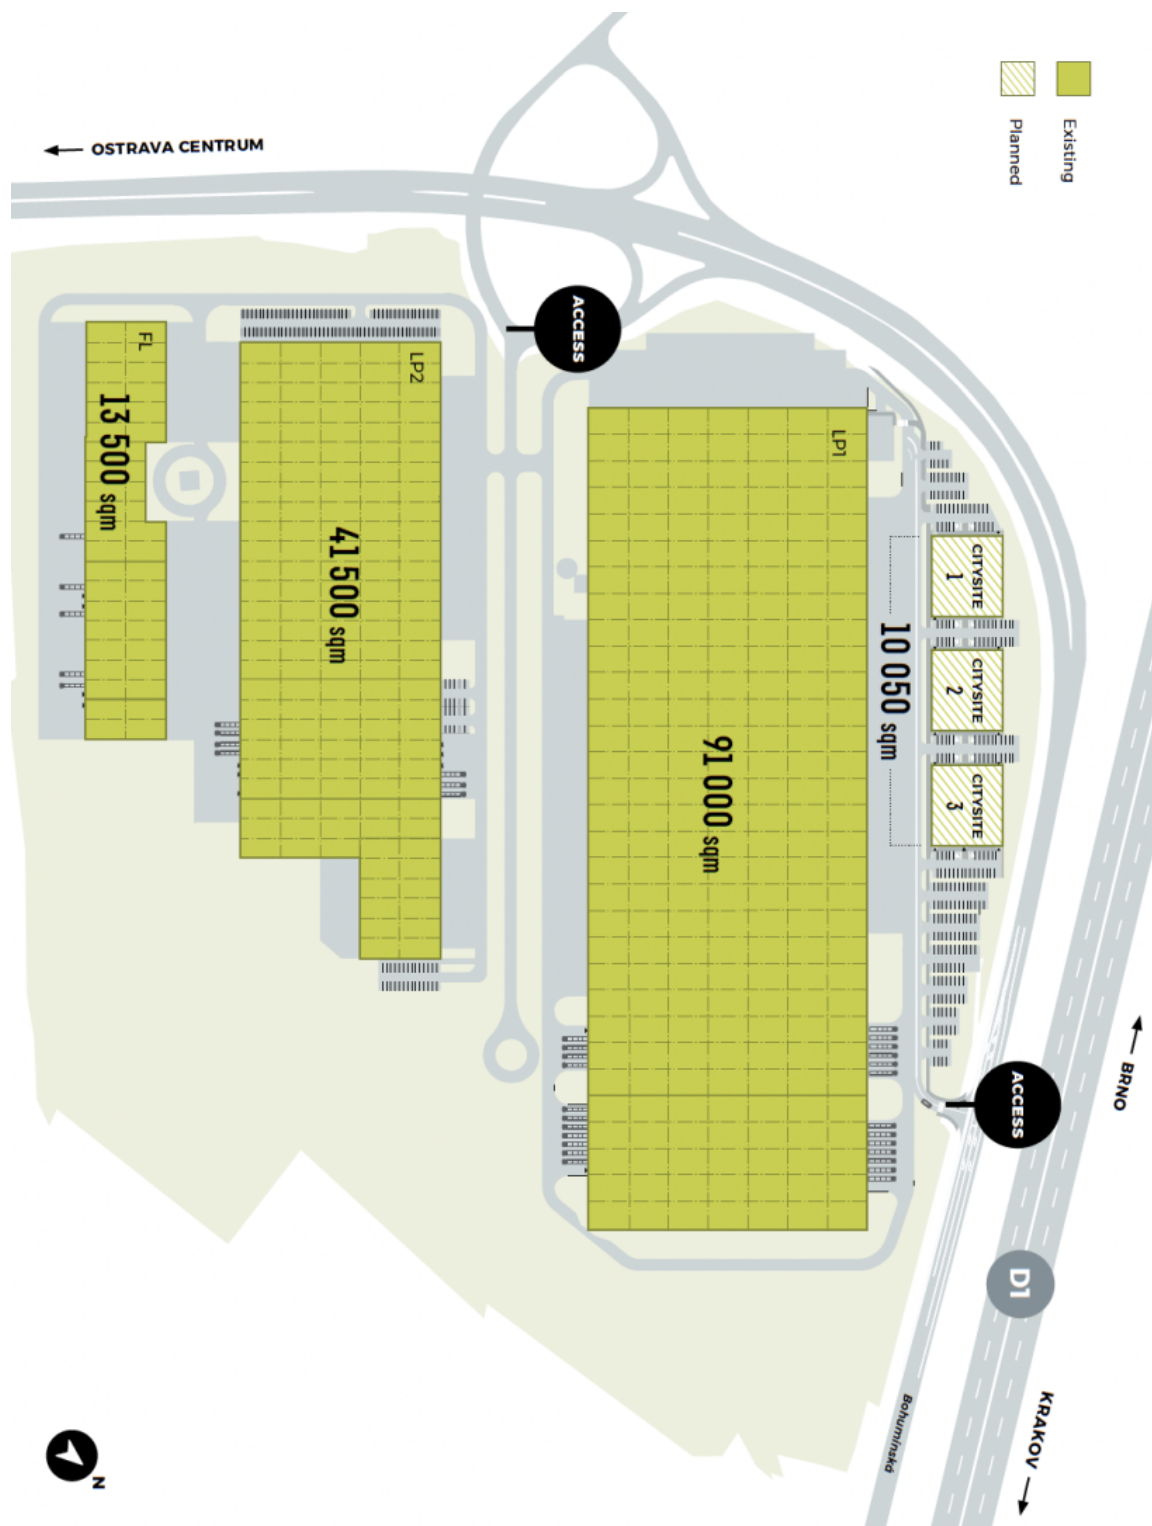

Industrial park

156 050 m², Ostrava-město, Ostrava, Žižkova

Ask for price