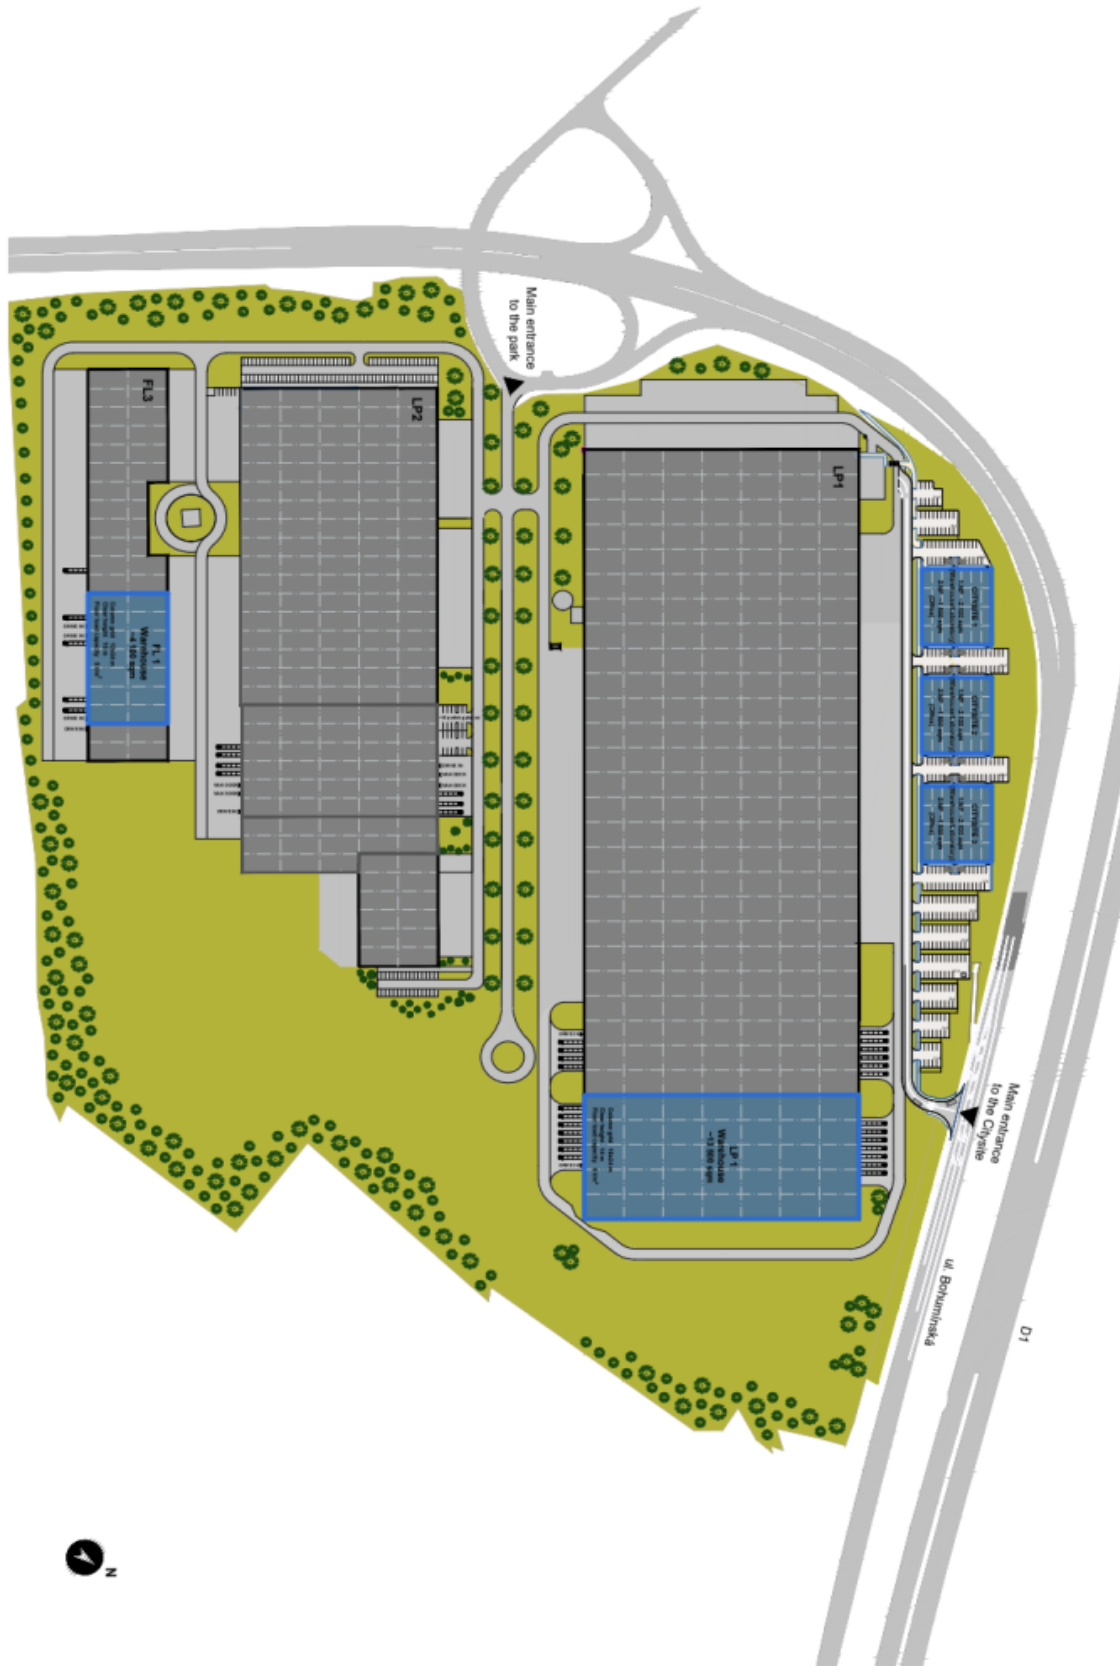

Industrial park

156 050 m², Ostrava-město, Ostrava, Žižkova

Ask for price