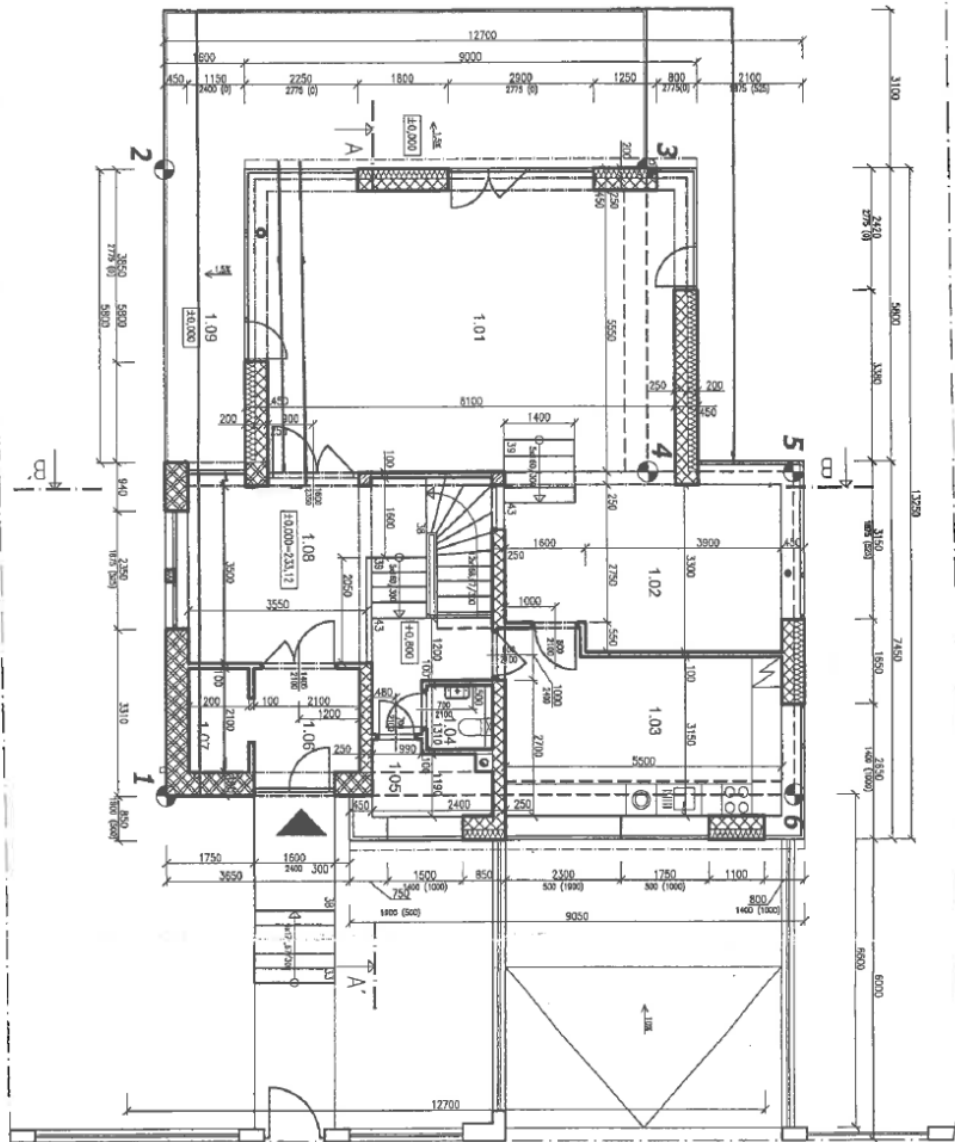

The house is situated on a slope surrounded by greenery and offers 9 rooms, 4 bathrooms, a kitchen, and plenty of storage space. The second floor with an entrance to the house at street level consists of a **spacious living room with a dining area** and terrace, a fully equipped kitchen with a pantry, a guest toilet, a hall with access to the terrace, and an entrance hall with built-in wardrobes. On the mezzanine floor is a walk-in wardrobe and access to the **garage for two cars**. The first floor consists of four bedrooms, three bathrooms, and a dressing room. The ground floor has two bedrooms, a study, a living room with a kitchen and access to a **covered terrace** and garden with a swimming pool, a bathroom, two dressing rooms, and a laundry room with utility facilities.

Interior 366 m², terraces 39 m² and 15 m², built-up area 169 m², garden 900 m², land 1,069 m².

In addition to regular property viewings, we also offer real-time video viewings via WhatsApp, FaceTime, Messenger, Skype, and other apps.

House Eight-bedroom (9+1)

420 m², Prague 6, Dejvice

Sold

House Eight-bedroom (9+1)

420 m², Prague 6, Dejvice

Sold

House Eight-bedroom (9+1)

420 m², Prague 6, Dejvice