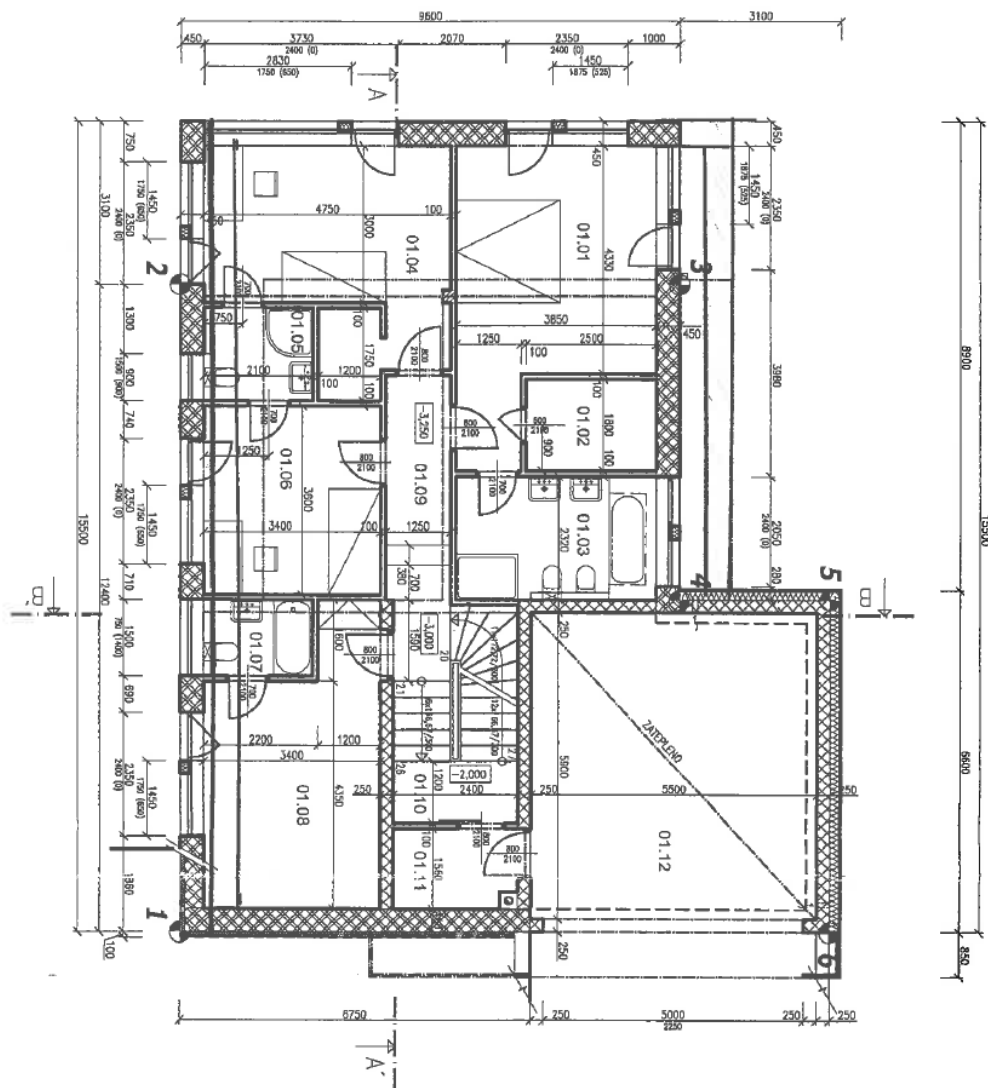

The house is situated on a slope surrounded by greenery and offers 9 rooms, 4 bathrooms, a kitchen, and plenty of storage space. The second floor with an entrance to the house at street level consists of a **spacious living room with a dining area** and terrace, a fully equipped kitchen with a pantry, a guest toilet, a hall with access to the terrace, and an entrance hall with built-in wardrobes. On the mezzanine floor is a walk-in wardrobe and access to the **garage for two cars**. The first floor consists of four bedrooms, three bathrooms, and a dressing room. The ground floor has two bedrooms, a study, a living room with a kitchen and access to a **covered terrace** and garden with a swimming pool, a bathroom, two dressing rooms, and a laundry room with utility facilities.

Interior 366 m², terraces 39 m² and 15 m², built-up area 169 m², garden 900 m², land 1,069 m².

In addition to regular property viewings, we also offer real-time video viewings via WhatsApp, FaceTime, Messenger, Skype, and other apps.

House Eight-bedroom (9+1)

420 m², Prague 6, Dejvice

Sold

House Eight-bedroom (9+1)

420 m², Prague 6, Dejvice

Sold

House Eight-bedroom (9+1)

420 m², Prague 6, Dejvice