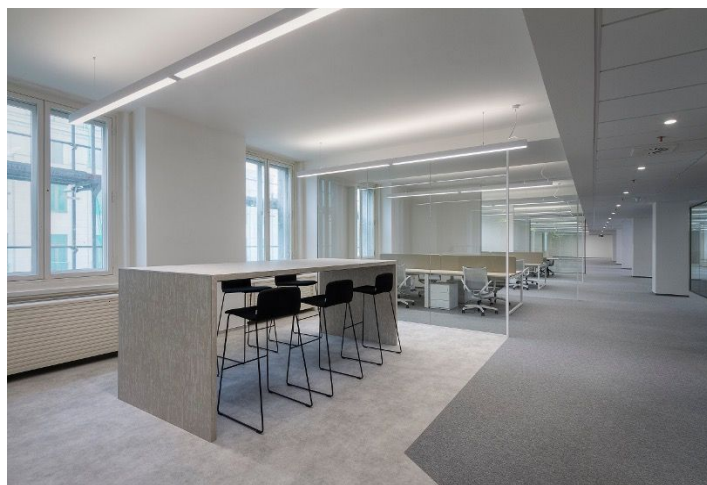

Office building

Prague 1, Staré Město, Na Příkopě

Rented