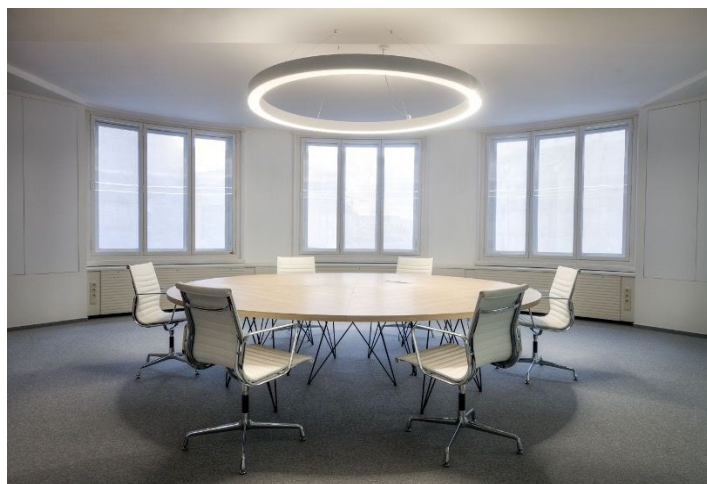

Office building

Praha 1, Staré Město, Na Příkopě

Rented