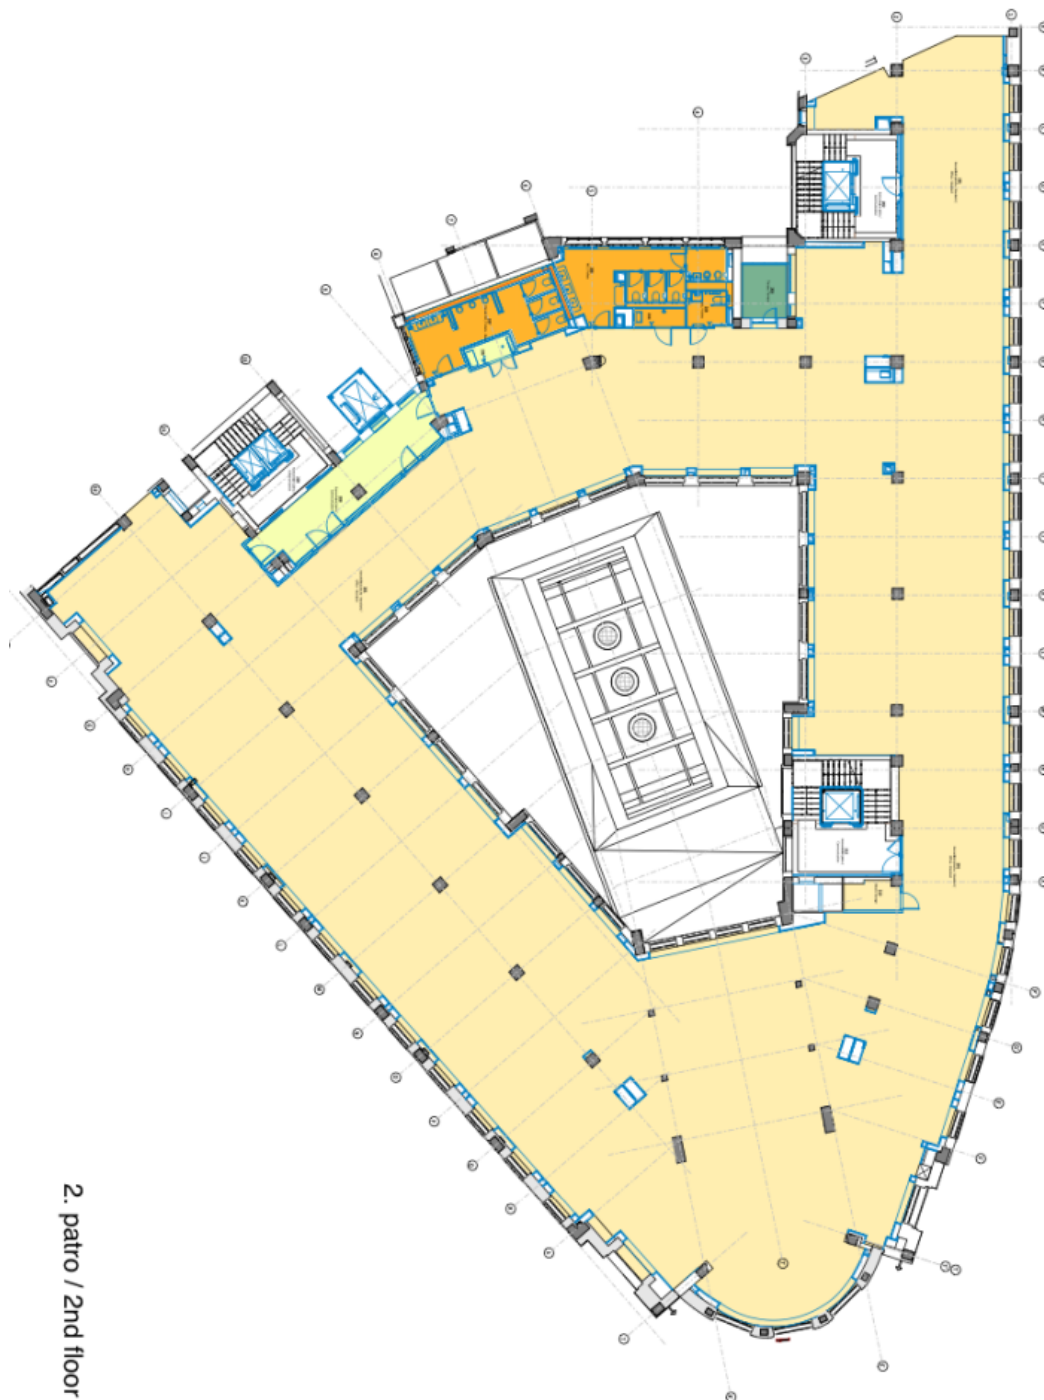

Office building

Praha 1, Staré Město, Na Příkopě

Rented

2. patro / 2nd floor