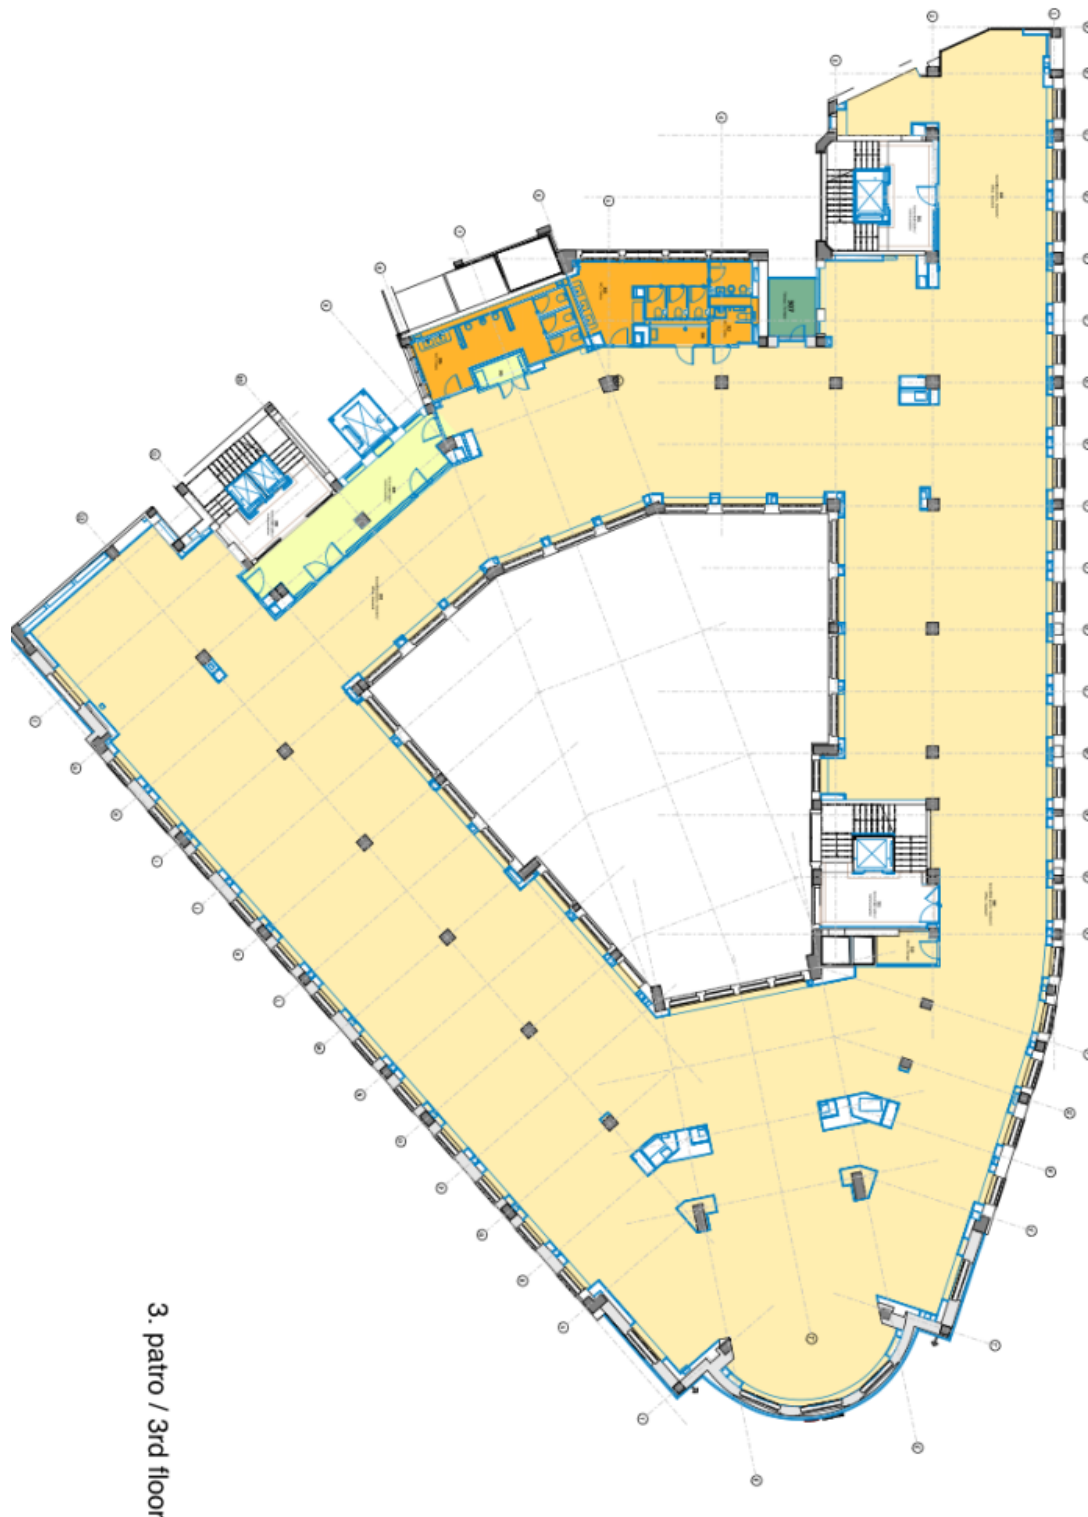

Office building

Praha 1, Staré Město, Na Příkopě

Rented

3. patro / 3rd floor