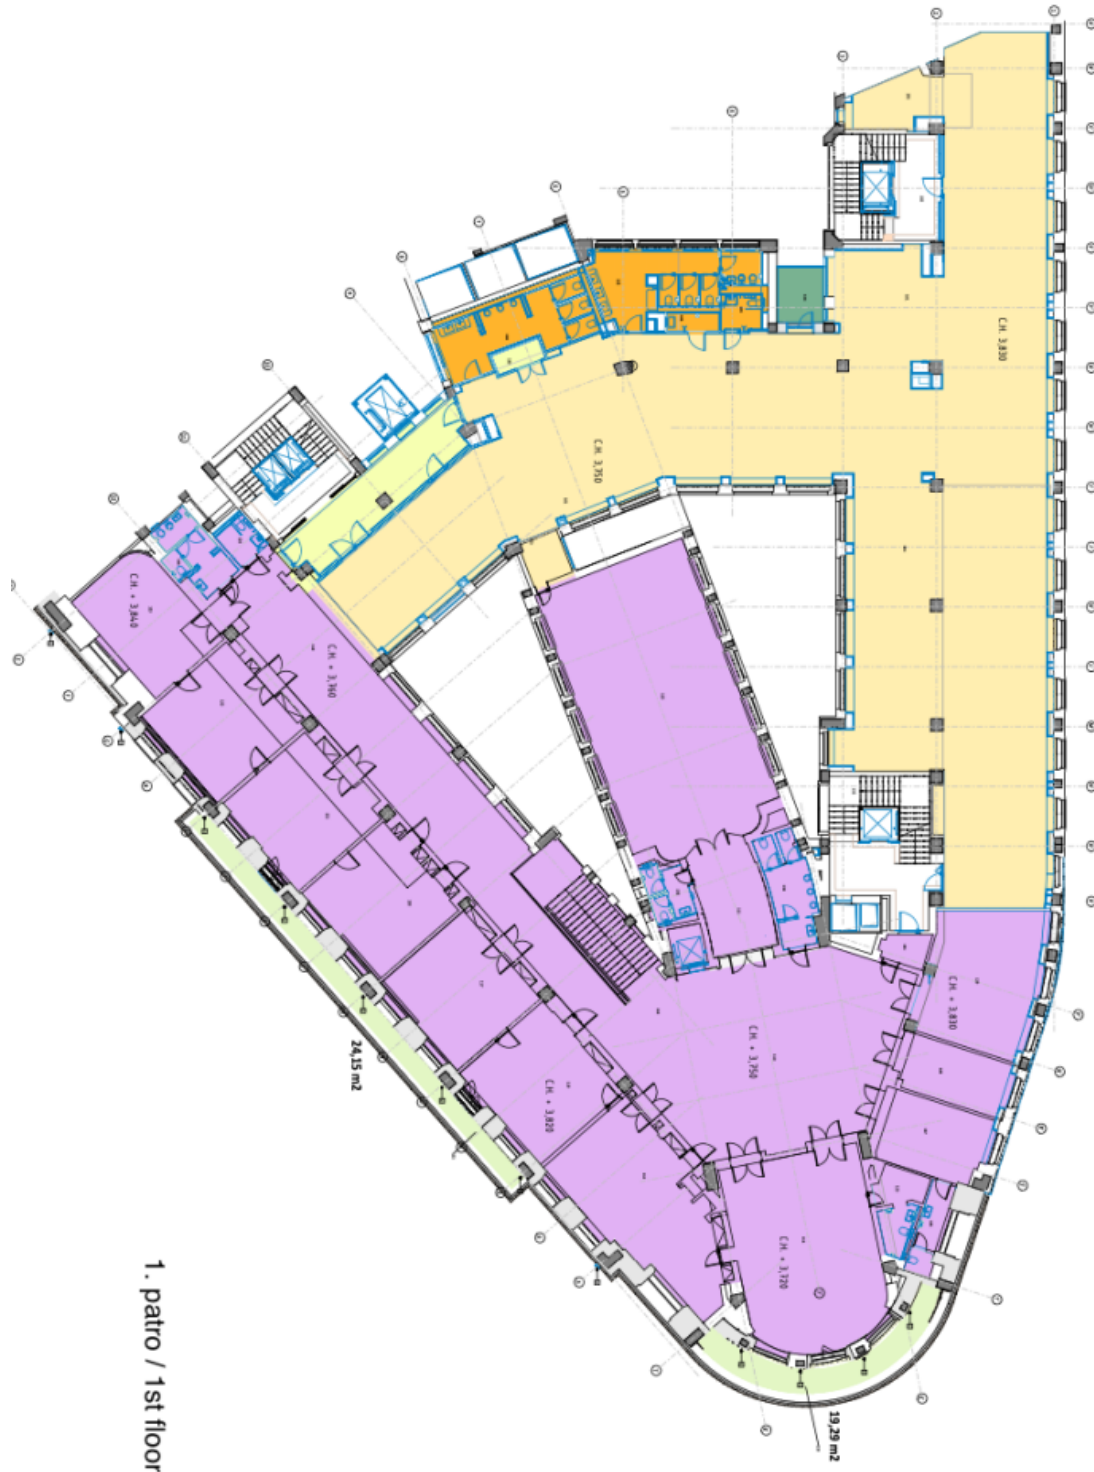

Office building

Praha 1, Staré Město, Na Příkopě

Rented

1. patro / 1st floor