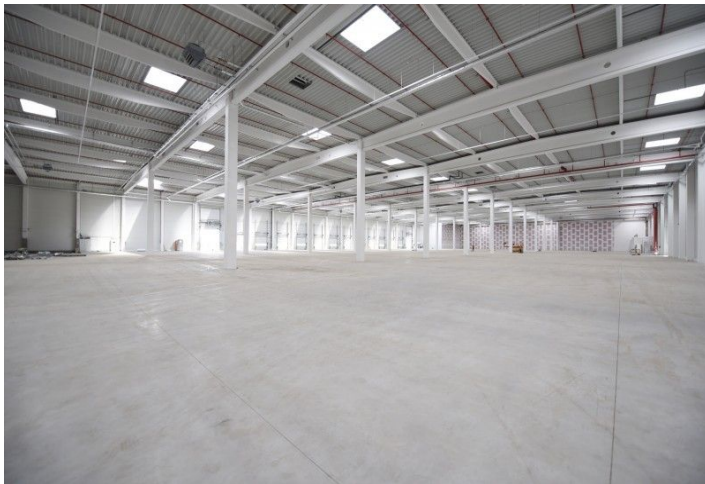

## Warehouse space

15 992 m<sup>2</sup>, Ostrava-město, Ostrava, Halasova

**Ask for price**

<b>Total area</b>	15 992 m <sup>2</sup>
<b>Available area for rent</b>	15 992 m <sup>2</sup>
<b>Ceiling height</b>	10 m
<b>Floor loading capacity</b>	5 t/m <sup>2</sup>
<b>Column grid structure</b>	—
<b>Structure</b>	Reinforced concrete structure
<b>PENB</b>	B
<b>Reference number</b>	39394

**15,992 sq.m.** of warehouse and office space incl. background for lease in an area located in Ostrava - Vítkovice. After a demanding rehabilitation, the 44ha brownfield is ready for the construction of a modern commercial-industrial park. The tenants of the park have at their disposal premises of various sizes suitable for companies operating in a wide range of commercial and production act.

### Industrial/Warehouse space:

- Flexible unit layouts
- Variable units from 1,500 sq.m.
- 4 drive-ins
- 32 docks with loading bridge
- Floor load: 5t/sq.m.
- Clear height of storage areas: 10-12 m
- Column module: 24×12 m
- Loading yard: 35 m
- Sprinklersystem
- Infrared emitters /ceiling heating units
- BREEAM Very Good