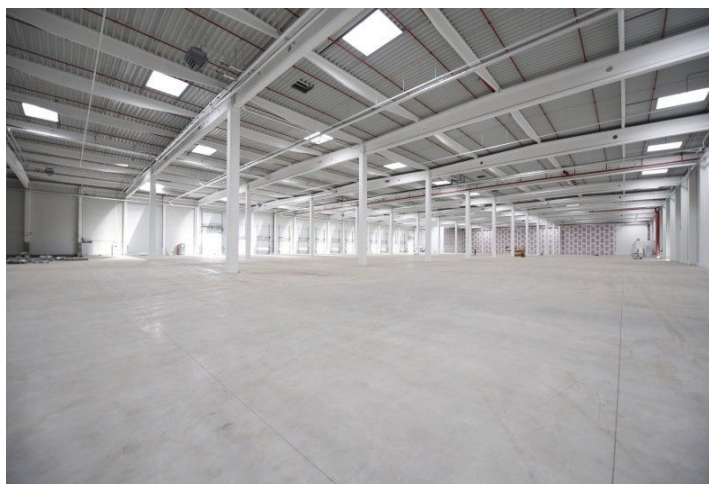

## Warehouse space

14 544 m<sup>2</sup>, Ostrava-město, Ostrava, Halasova

[Ask for price](#)

<b>Total area</b>	14 544 m <sup>2</sup>
<b>Available area for rent</b>	14 544 m <sup>2</sup>
<b>Ceiling height</b>	10 m
<b>Floor loading capacity</b>	5 t/m <sup>2</sup>
<b>Column grid structure</b>	—
<b>Structure</b>	Reinforced concrete structure
<b>PENB</b>	B
<b>Reference number</b>	39397

**14,544 sq.m.** of warehouse and office space including background for lease in an area located in Ostrava - Vítkovice. After a demanding rehabilitation, the 44ha brownfield is ready for the construction of a modern commercial-industrial park. The tenants of the park have at their disposal premises of various sizes suitable for companies operating in a wide range of commercial and production act.

### Industrial/Warehouse space:

- Flexible unit layouts
- Variable units from 1,500 sq.m.
- 4 direct-ins
- 28 docks with loading bridge
- Floor load: 5t/sq.m.
- Clear height of storage areas: 10-12 m
- Column module: 24×12 m
- Loading yard: 35 m
- Sprinklersystem
- Infrared emitters /ceiling heating units
- BREEAM Very Good