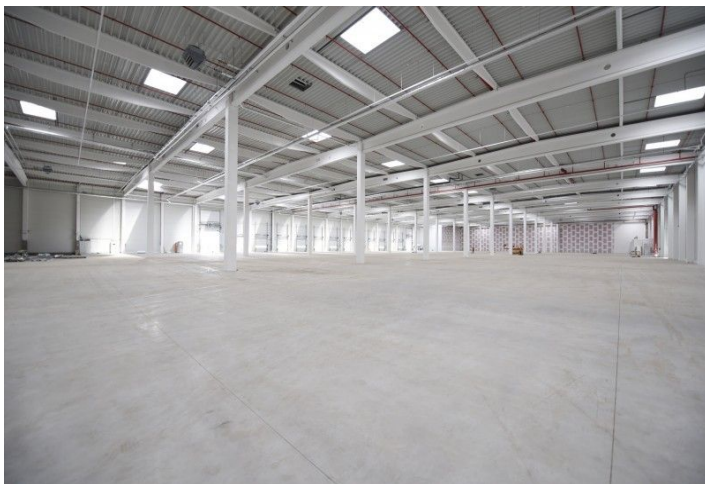

## Warehouse space

3 975 m<sup>2</sup>, Ostrava-město, Ostrava, Halasova

**Ask for price**

<b>Total area</b>	3 975 m <sup>2</sup>
<b>Available area for rent</b>	3 975 m <sup>2</sup>
<b>Ceiling height</b>	10 m
<b>Floor loading capacity</b>	5 t/m <sup>2</sup>
<b>Column grid structure</b>	—
<b>Structure</b>	Reinforced concrete structure
<b>PENB</b>	B
<b>Reference number</b>	39416

**3,975 sq.m.** of warehouse and office space including background for lease in an area located in Ostrava - Vítkovice. After a demanding rehabilitation, the 44ha brownfield is ready for the construction of a modern commercial-industrial park. The tenants of the park have at their disposal premises of various sizes suitable for companies operating in a wide range of commercial and production act.

### Industrial/Warehouse space:

- Flexible unit layouts
- Variable units from 1,500 sq.m.
- 1 drive-in
- 9 docks with loading bridge
- Floor load: 5t/sq.m.
- Clear height of storage areas: 10-12 m
- Column module: 24 × 12 m
- Loading yard: 35 m
- Sprinklersystem
- Infrared emitters /ceiling heating units
- BREEAM Very Good