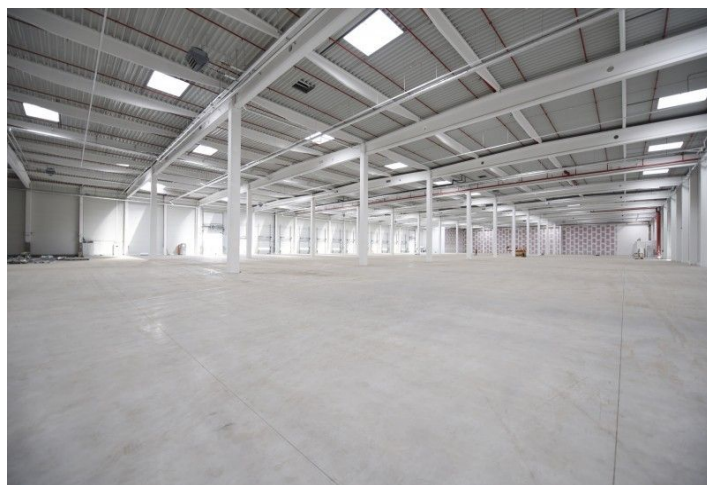

## Warehouse space

3 975 m<sup>2</sup>, Ostrava-město, Ostrava, Halasova

**Ask for price**

<b>Total area</b>	3 975 m <sup>2</sup>
<b>Available area for rent</b>	3 975 m <sup>2</sup>
<b>Ceiling height</b>	10 m
<b>Floor loading capacity</b>	5 t/m <sup>2</sup>
<b>Column grid structure</b>	—
<b>Structure</b>	Reinforced concrete structure
<b>PENB</b>	B
<b>Reference number</b>	39418

**3,975 sq.m.** of warehouse and office space including background for lease in an area located in Ostrava - Vítkovice. After a demanding rehabilitation, the 44ha brownfield is ready for the construction of a modern commercial-industrial park. The tenants of the park have at their disposal premises of various sizes suitable for companies operating in a wide range of commercial and production act.

### Industrial/Warehouse space:

- Flexible unit layouts
- Variable units from 1,500 sq.m.
- 1 drive-in
- 9 docks with loading bridge
- Floor load: 5t/sq.m.
- Clear height of storage areas: 10-12 m
- Column module: 24 × 12 m
- Loading yard: 35 m
- Sprinklersystem
- Infrared emitters /ceiling heating units
- BREEAM Very Good