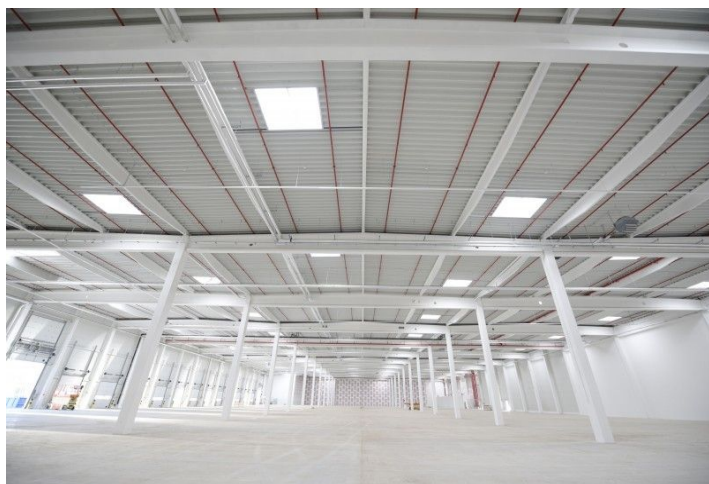

Warehouse space

3 975 m², Ostrava-město, Ostrava, Halasova

Ask for price