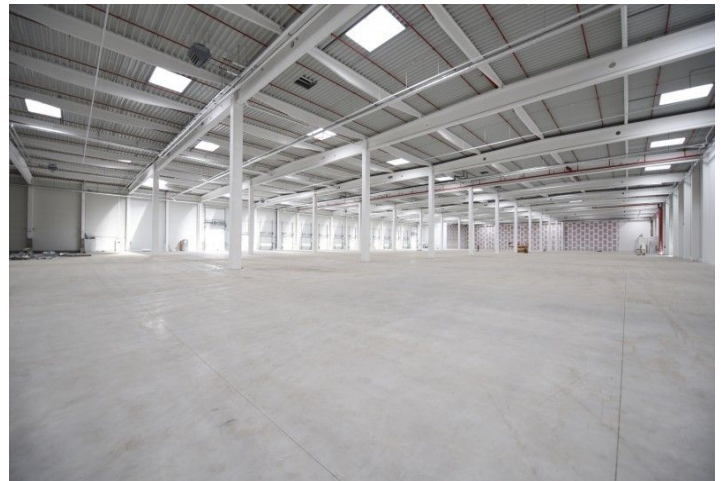

## Warehouse space

1 340 m<sup>2</sup>, Ostrava-město, Ostrava, Halasova

**Ask for price**

<b>Total area</b>	1 340 m <sup>2</sup>
<b>Available area for rent</b>	1 340 m <sup>2</sup>
<b>Ceiling height</b>	10 m
<b>Floor loading capacity</b>	5 t/m <sup>2</sup>
<b>Column grid structure</b>	—
<b>Structure</b>	Reinforced concrete structure
<b>PENB</b>	B
<b>Reference number</b>	39421

**1 340 sq.m.** of warehouse and office space including background for lease in an area located in Ostrava - Vítkovice. After a demanding rehabilitation, the 44ha brownfield is ready for the construction of a modern commercial-industrial park. The tenants of the park have at their disposal premises of various sizes suitable for companies operating in a wide range of commercial and production act.

### Industrial/Warehouse space:

- Flexible unit layouts
- Variable units from 1,500 sq.m.
- 1 drive-in
- 3 docks with loading bridge
- Floor load: 5t/sq.m.
- Clear height of storage areas: 10-12 m
- Column module: 24×12 m
- Loading yard: 35 m
- Sprinklersystem
- Infrared emitters /ceiling heating units
- BREEAM Very Good