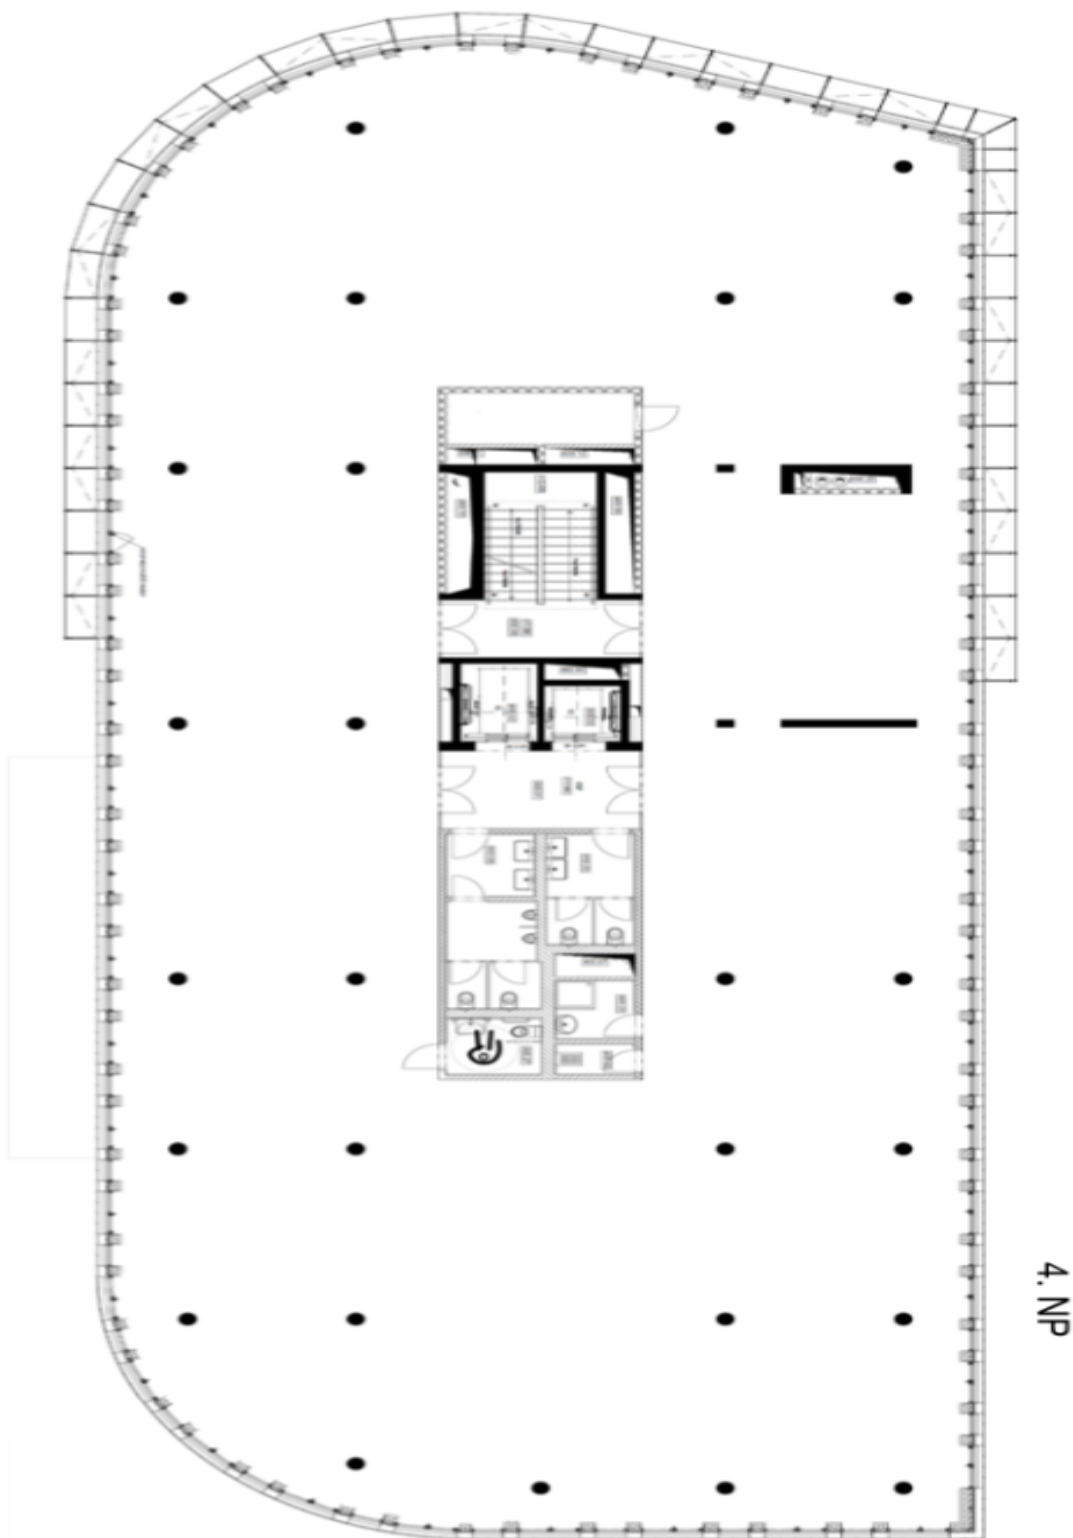

Office building

2 301 m², Prague 8, Karlín, Křižíkova

€ 25.00 / m² | CZK 631 / m²