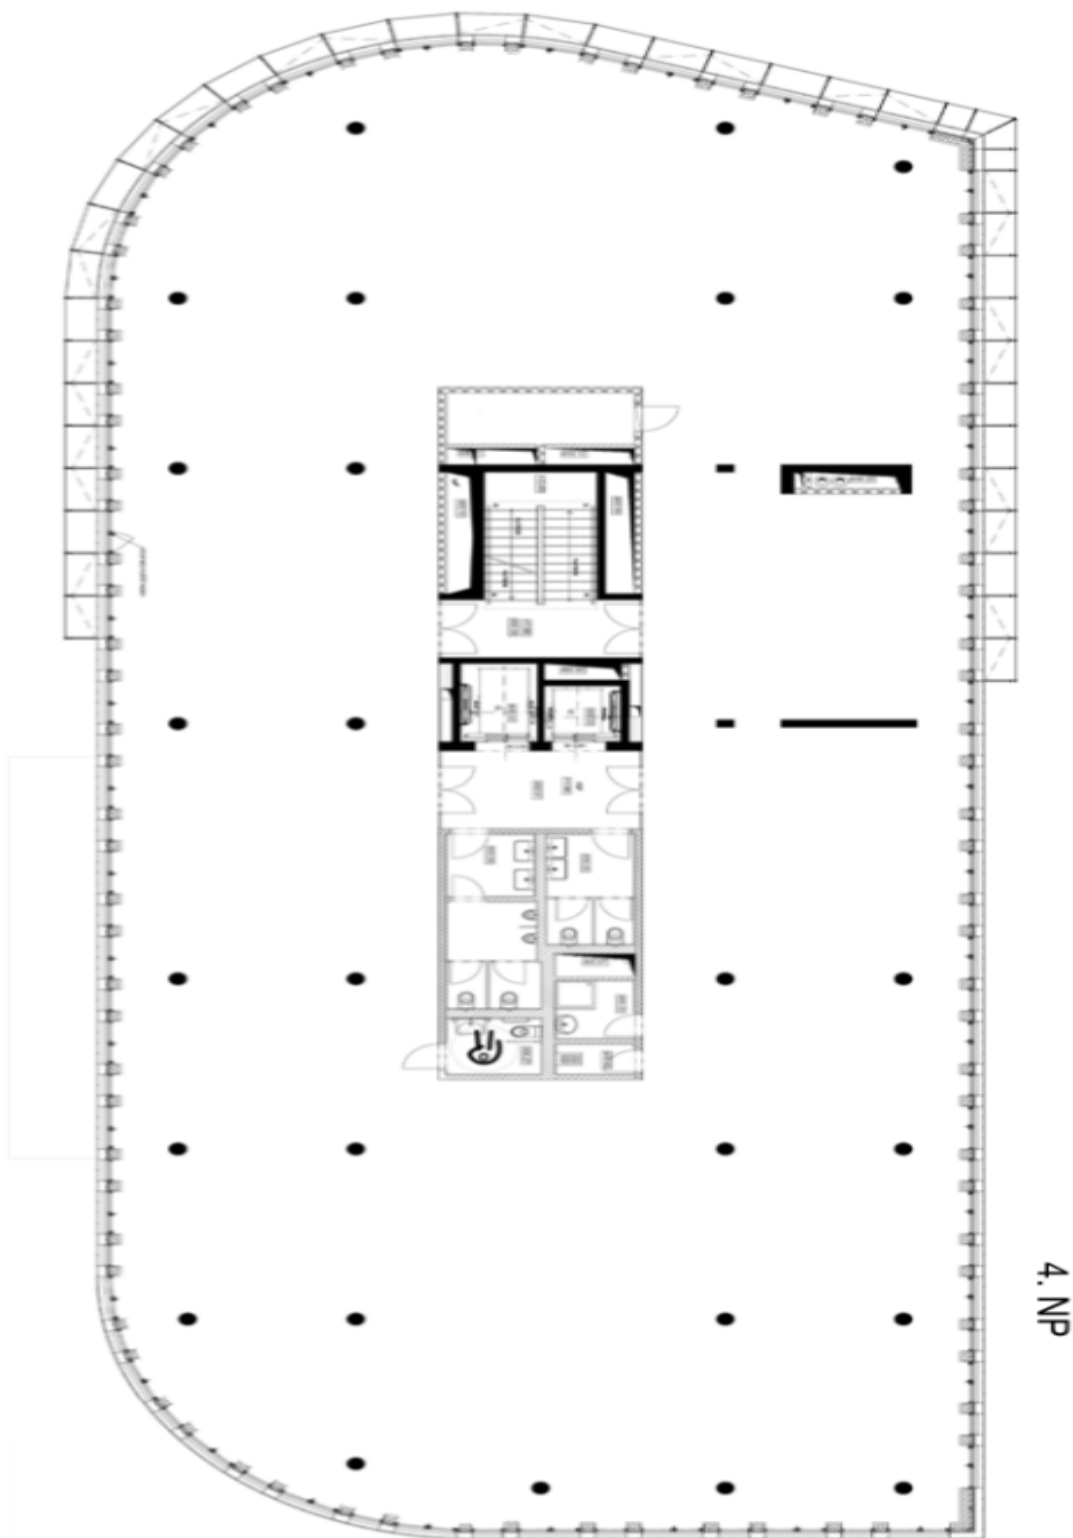

Office building

1534 m², Prague 8, Karlín, Křižíkova

€ 25.00 / m² | CZK 629 / m²