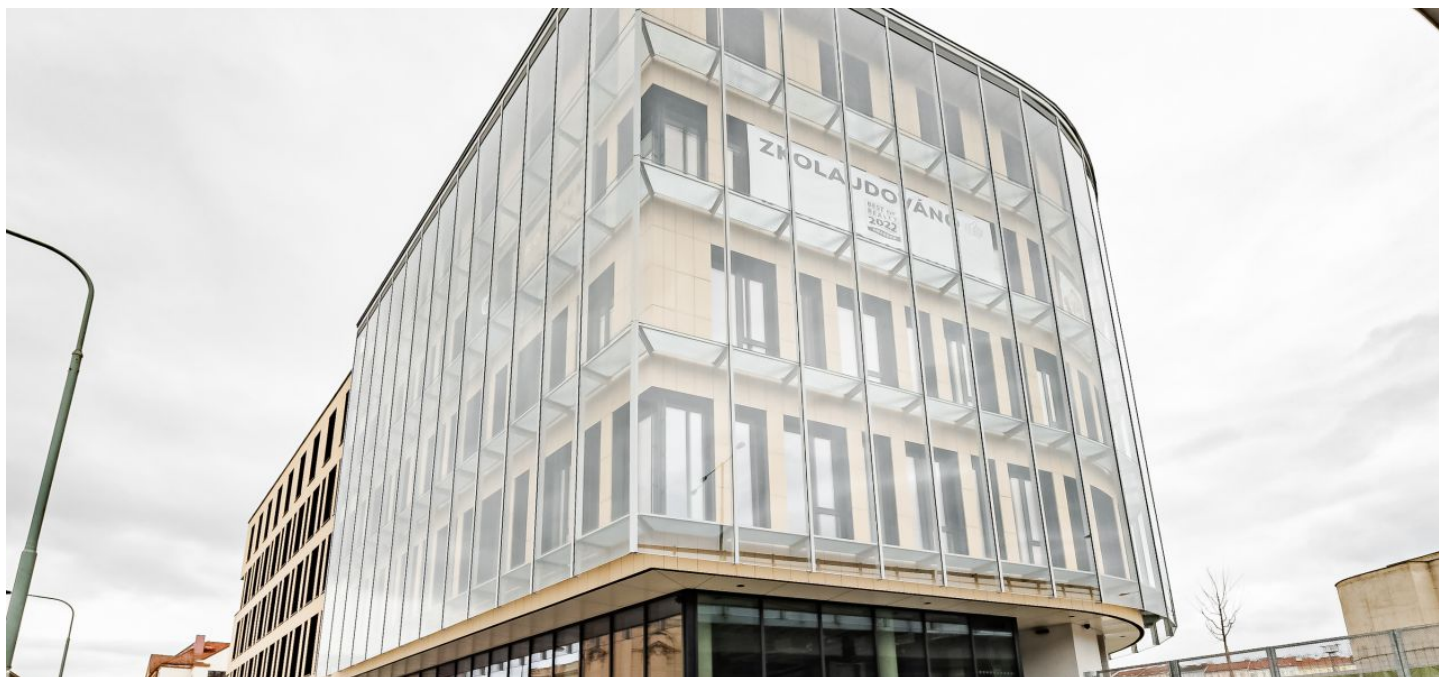

Office building

€ 25.00 / m² | CZK 631 / m²

2 301 m², Prague 8, Karlín, Křižíkova