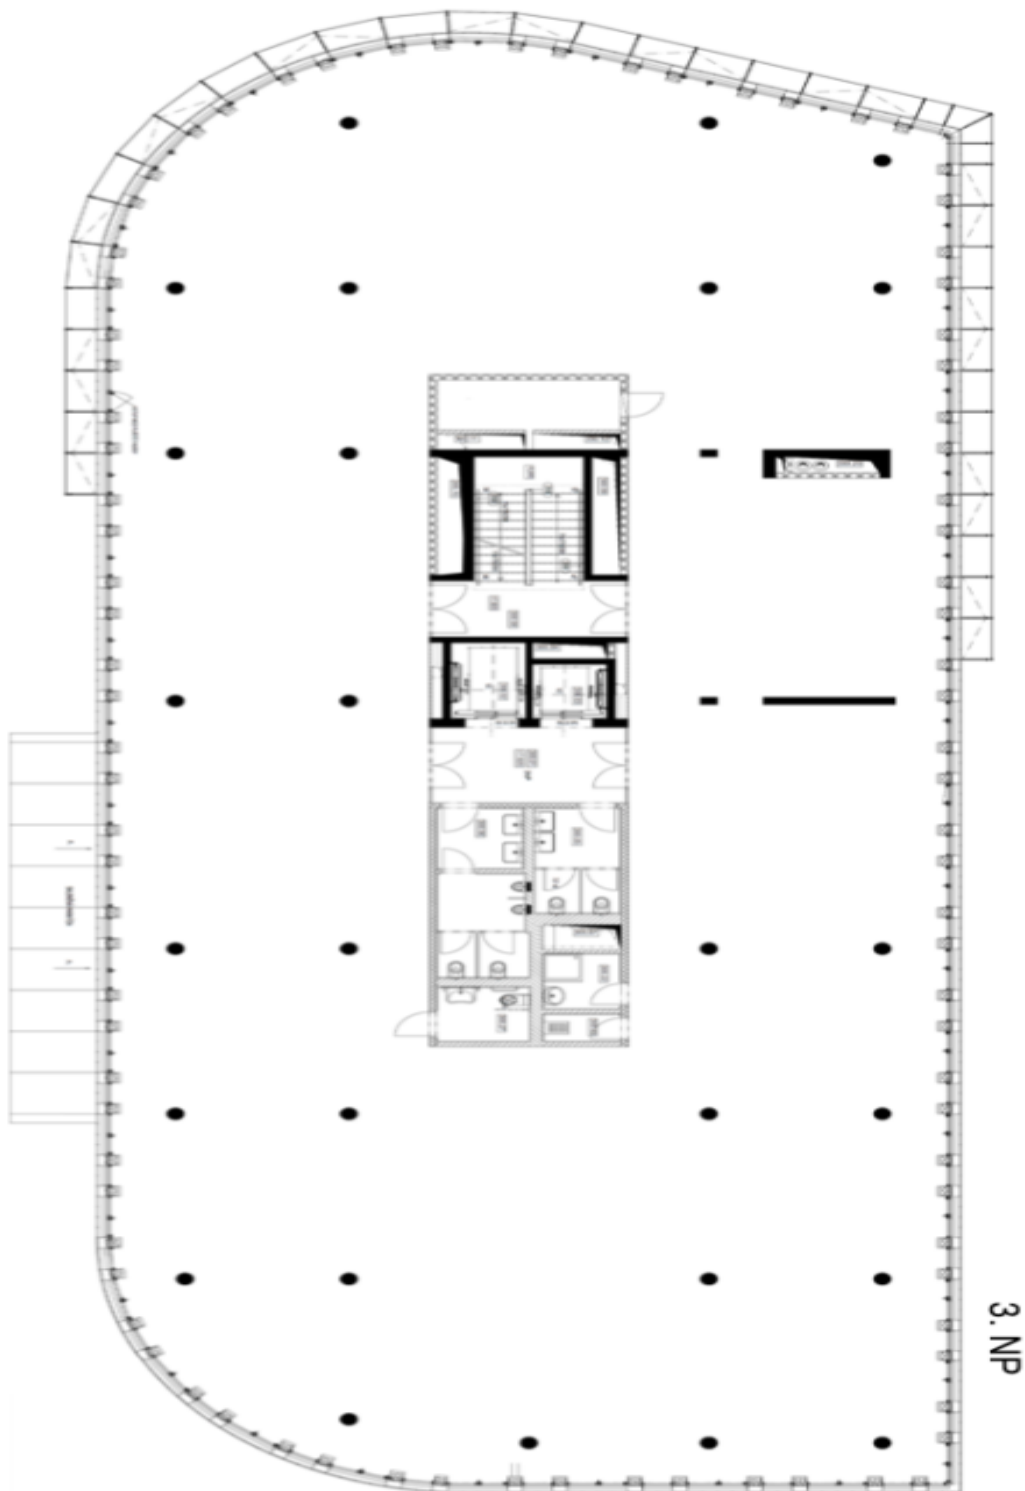

Features and services:

Underground parking
Elegant reception

Rental and service charges are listed without VAT. Lessee pays no commission.

Office building

1534 m², Prague 8, Karlín, Křižíkova

€ 25.00 / m² | CZK 629 / m²