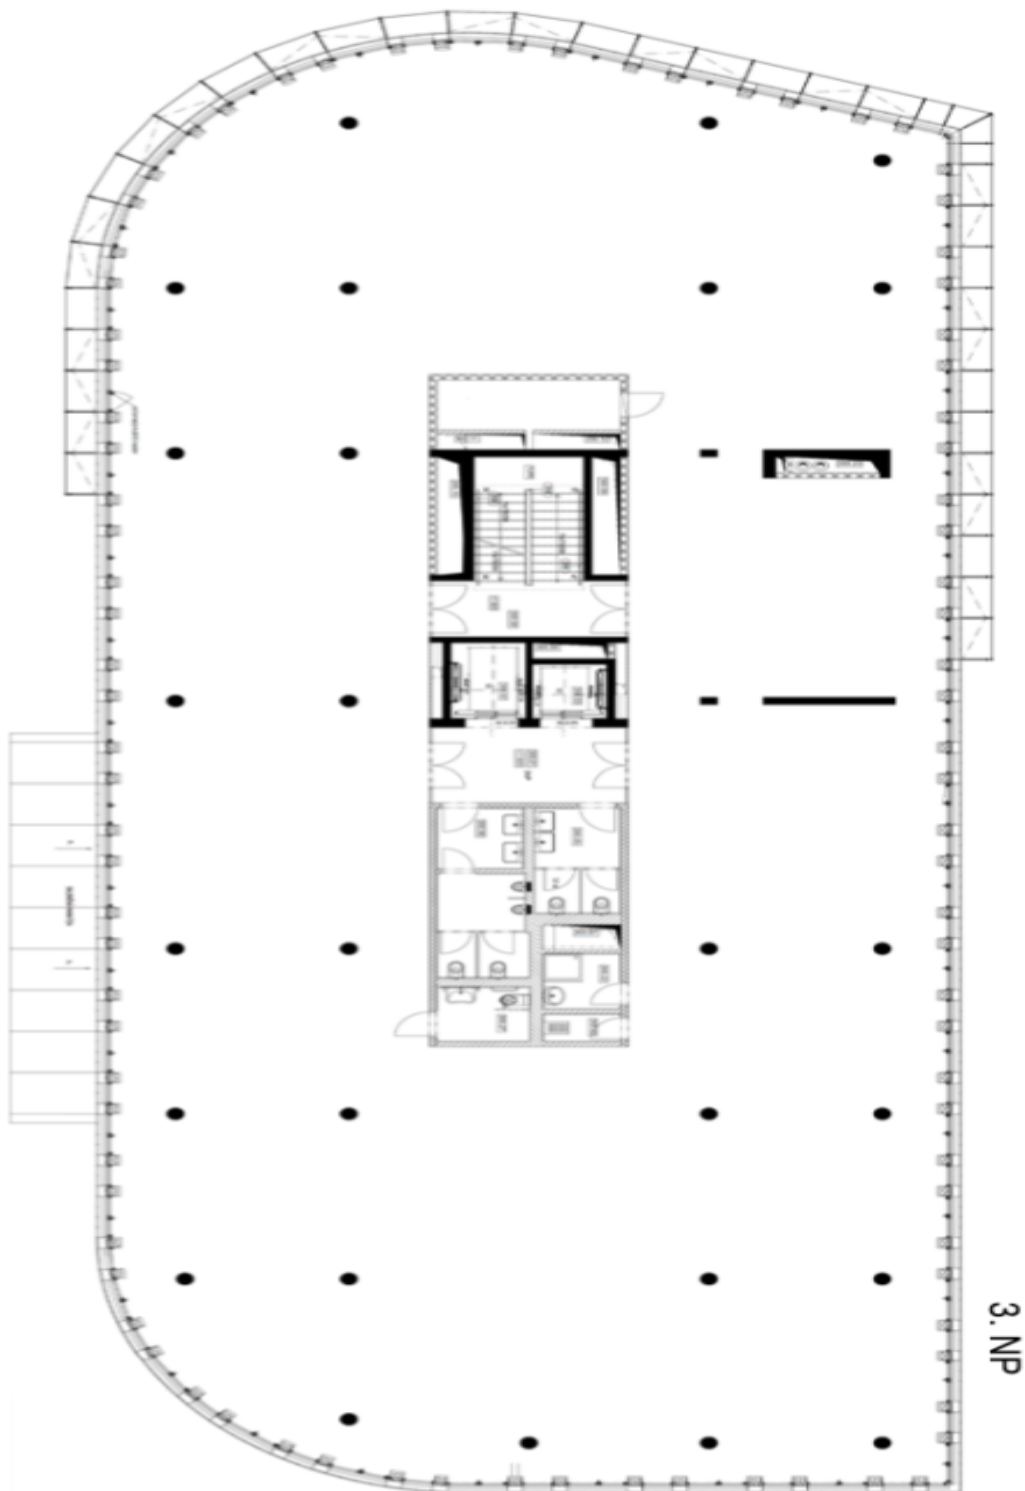

Features and services:

Underground parking
Elegant reception

Rental and service charges are listed without VAT. Lessee pays no commission.

Office building

1534 m², Praha 8, Karlín, Křižíkova

€ 25.00 / m² | CZK 633 / m²