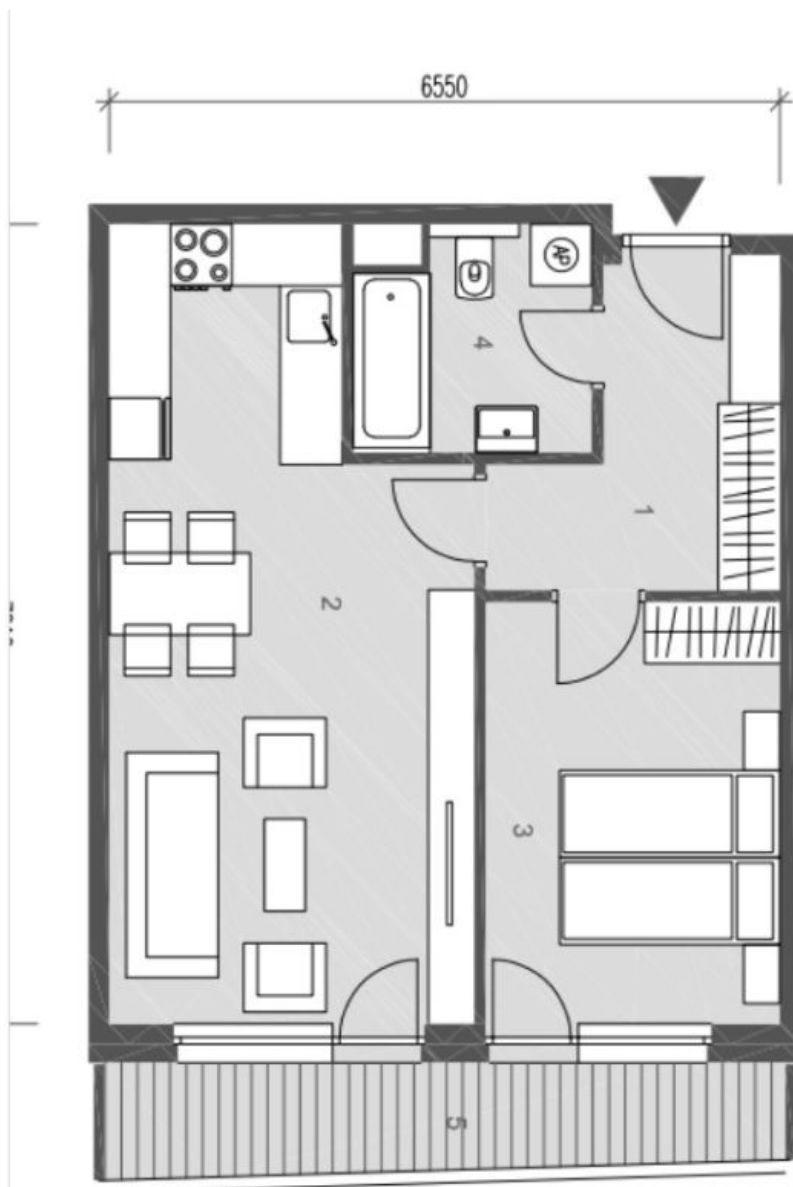

Apartment One-bedroom (2+kk)

Rented

52 m², Prague 7, Holešovice, Argentinská

Apartment One-bedroom (2+kk)

Rented

52 m², Prague 7, Holešovice, Argentinská

Total area	60 m ²
Floor area*	52 m ²
Balcony	8 m ²
Parking	Three garage parking spaces available for an extra charge.
Garage	Yes
Cellar	Yes
PENB	G
Reference number	39529
Available from	Immediately

The simple layout of the apartment offers a living room, a bedroom, bathroom with a bathtub and a toilet, and a hallway. The balcony overlooking the greenery is accessible from both rooms.

Oak floor, plastic windows with double glazing and electric shutters, fireproof entrance door of security class 3, videophone, dishwasher, induction hob, washer, dryer, built-in wardrobes, preparation for air conditioning (can be completed). Heating from the central boiler room in the house. One garage parking space at CZK 1,500/month (3 spaces available), another available for an extra charge, cellar, common garden available to residents. Deposit for common building charges water and heating CZK 3,000/month. Electricity will be transferred to the tenant's name.

* Area of the unit according to the Civil Code. The area consists of the sum total area of the entire unit bounded by perimeter walls.

Apartment One-bedroom (2+kk)

52 m², Prague 7, Holešovice, Argentinská

Rented

1	Chodba
2	Obývací pokoj + Kk
3	Ložnice
4	Koupelna
Plocha místnosti celkem	
Ostatní plochy	
*Plocha bytu celkem	
5	Balkón
Sklepní komora	
Sklepní komora č.:	