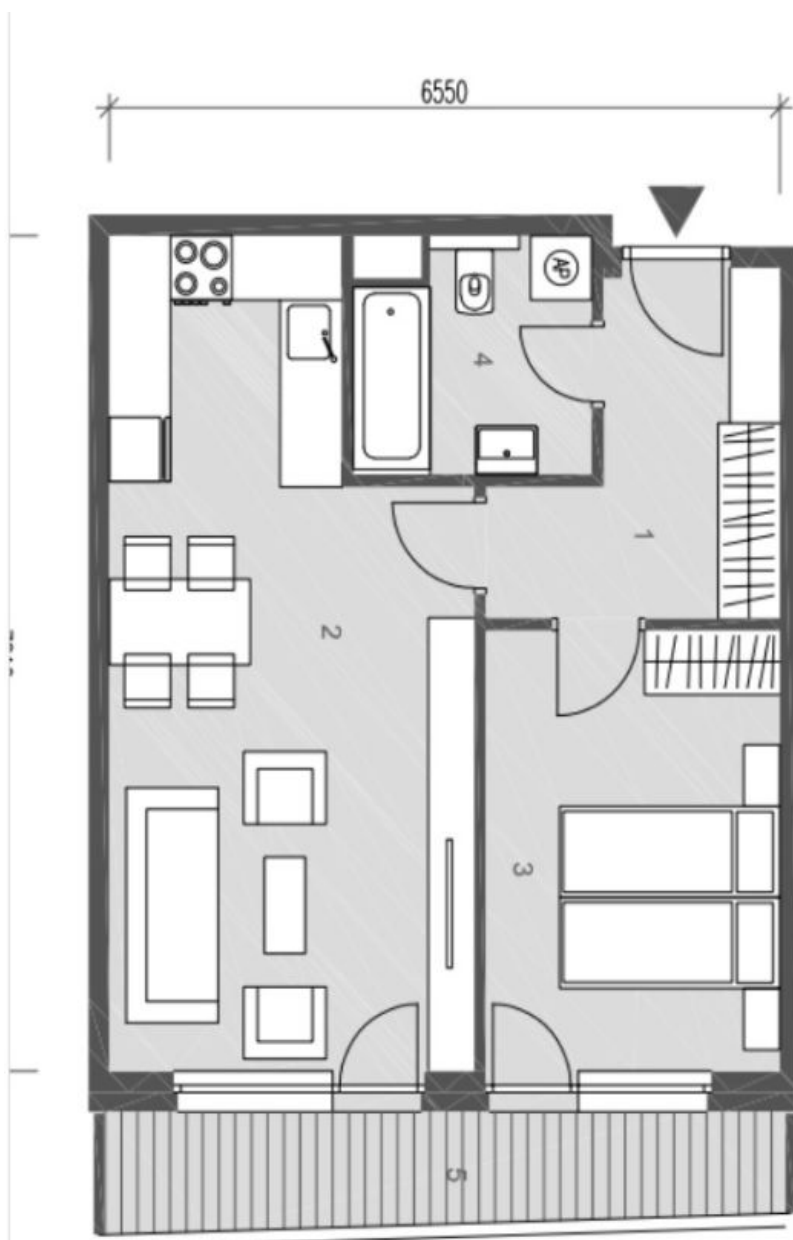

Apartment One-bedroom (2+kk)

Rented

52 m², Prague 7, Holešovice, Argentinská

Apartment One-bedroom (2+kk)

Rented52 m², Prague 7, Holešovice, Argentinská

Total area	60 m ²
Floor area*	52 m ²
Balcony	8 m ²
Parking	Three garage parking spaces available for an extra charge.
Garage	Yes
Cellar	Yes
PENB	G
Reference number	39529
Available from	Immediately

Fully furnished one-bedroom flat with a balcony and a garage parking, all oriented to a quiet green courtyard, is located on the top 6th floor of the housing project Vivus Argentinská. Located in the popular Holešovice district in an area undergoing revitalization, in the wider center of the Prague, within walking distance of the Vltavská metro station or the U Průhonu tram stop. The project is right next to the sports complex, close to the DOX Contemporary Art Center, the Mecca Club, the Vnitroblok creative center and the Holešovice Market.

The simple layout of the apartment offers a living room, a bedroom, bathroom with a bathtub and a toilet, and a hallway. The balcony overlooking the greenery is accessible from both rooms.

Oak floor, plastic windows with double glazing and electric shutters, fireproof entrance door of security class 3, videophone, dishwasher, induction hob, washer, dryer, built-in wardrobes, preparation for air conditioning (can be completed). Heating from the central boiler room in the house. One garage parking space at CZK 1,500/month (3 spaces available), another available for an extra charge, cellar, common garden available to residents. Deposit for common building charges water and heating CZK 3,000/month. Electricity will be transferred to the tenant's name.

* Area of the unit according to the Civil Code. The area consists of the sum total area of the entire unit bounded by perimeter walls.

Apartment One-bedroom (2+kk)

Rented

52 m², Prague 7, Holešovice, Argentinská