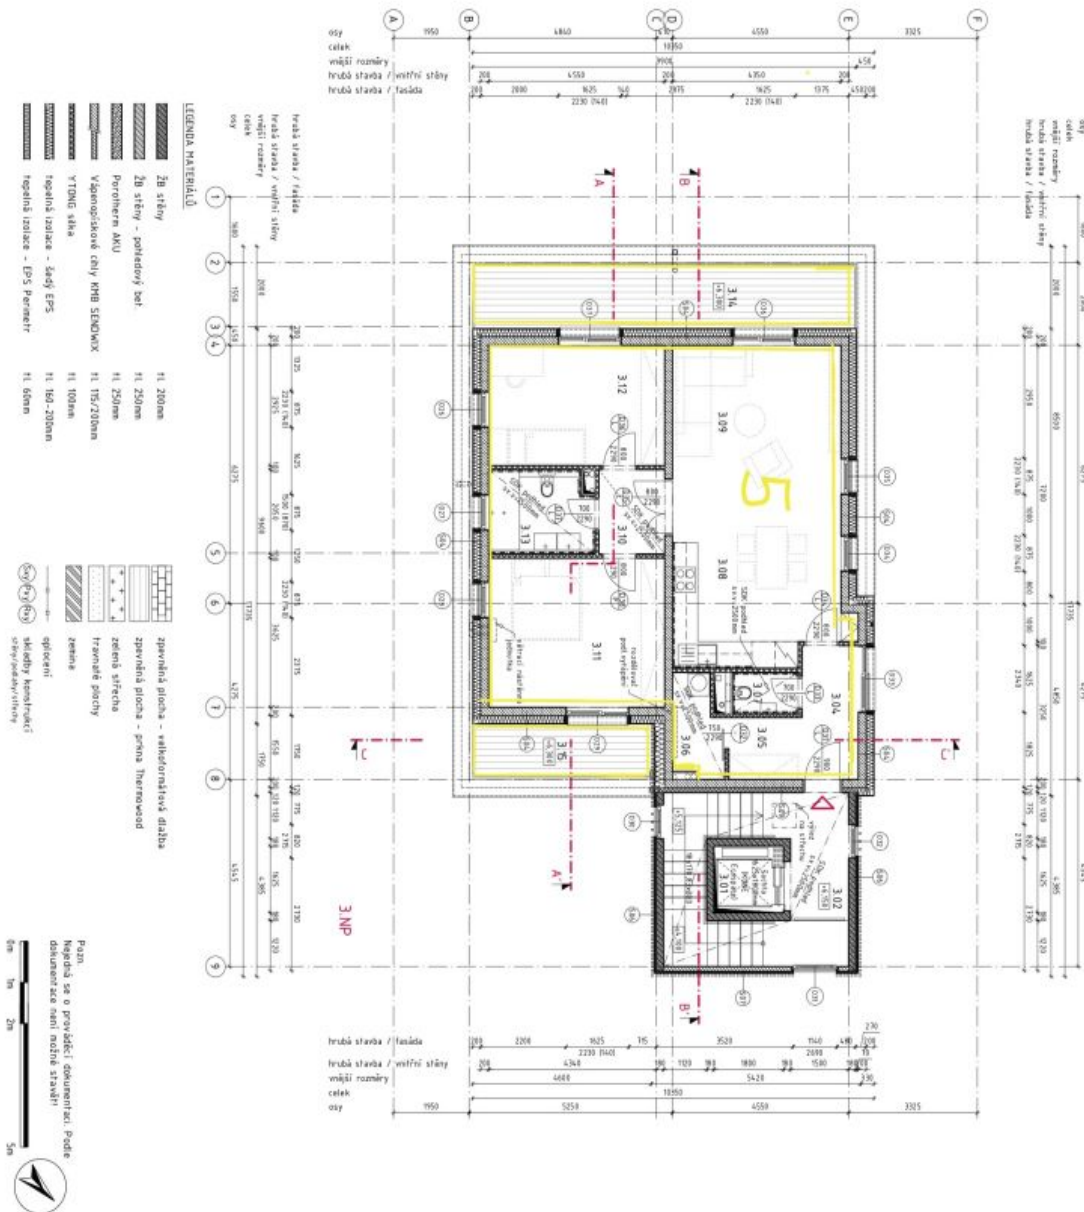

Apartment Two-bedroom (3+kk)

84 m², Praha 6, Suchbátov, Kamýčká

Rented