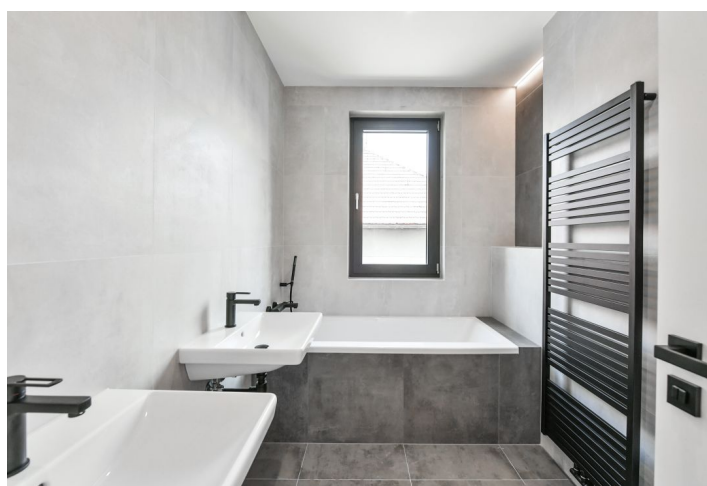

Apartment Two-bedroom (3+kk)

Rented

84 m², Praha 6, Suchbát, Kamýcká