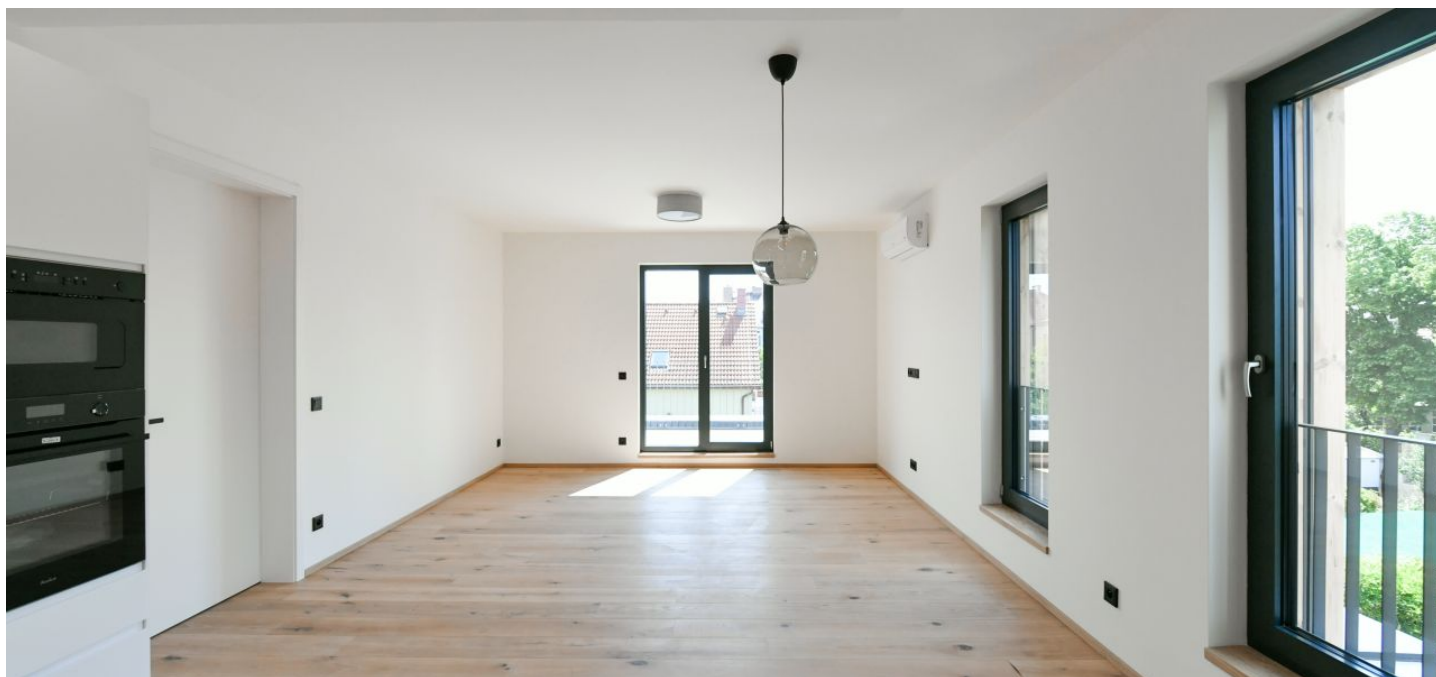

Apartment Two-bedroom (3+kk)

Rented

84 m², Praha 6, Suchbát, Kamýcká