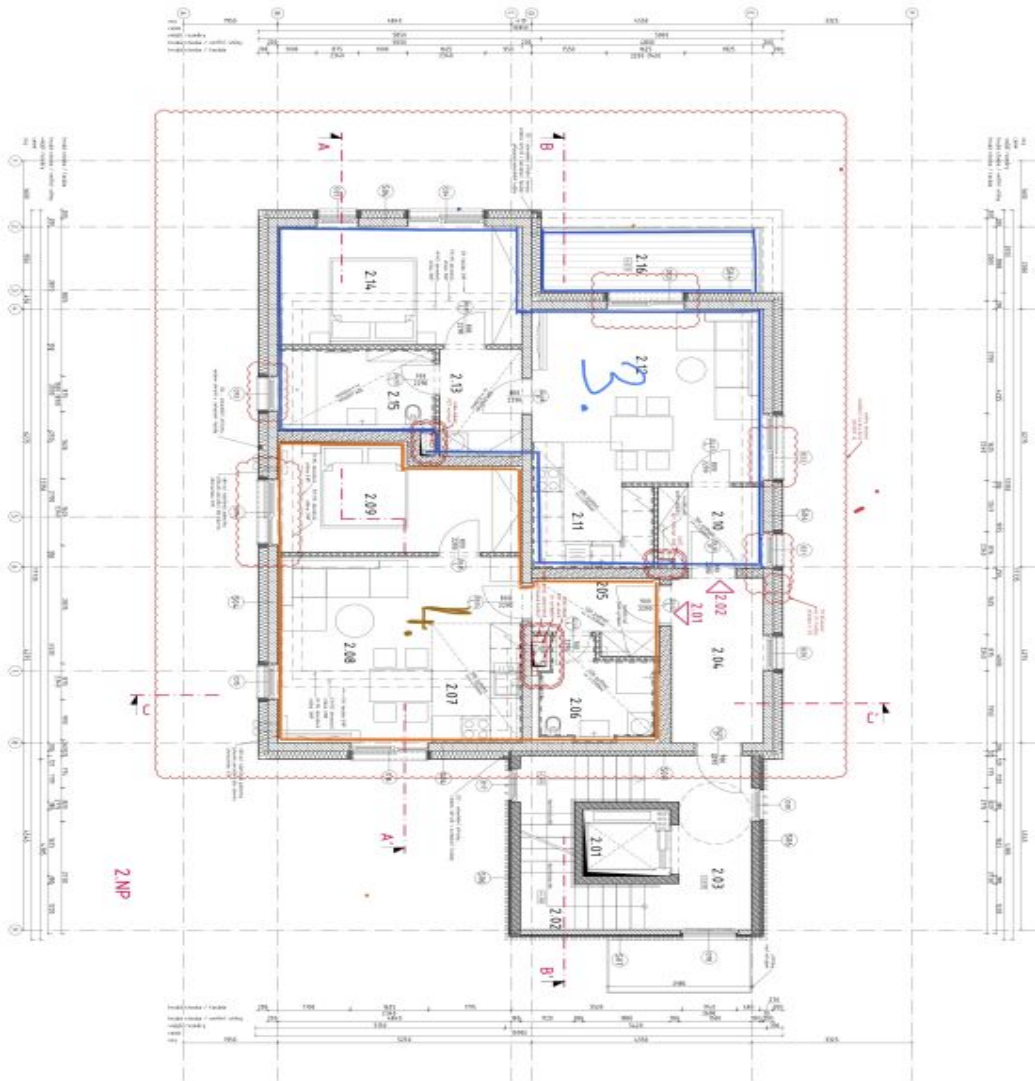

## Apartment One-bedroom (2+kk)

Rented

55 m<sup>2</sup>, Prague 6, Suchdol, Kamýcká

Total area	62 m <sup>2</sup>
Floor area*	55 m <sup>2</sup>
Loggia	7 m <sup>2</sup>
Parking	Garage parking.
Garage	Yes
Cellar	Yes
PENB	G
Reference number	39696
Available from	Immediately

The interior features a living room with a fully fitted open plan kitchen and an **enclosed balcony** facing the quiet residential neighborhood, a bedroom, a bathroom with a bathtub and a toilet, and an entrance hall.

\* Area of the unit according to the Civil Code. The area consists of the sum total area of the entire unit bounded by perimeter walls.

# Apartment One-bedroom (2+kk)

55 m<sup>2</sup>, Prague 6, Suchdol, Kamýčká

Rented

LEGENDA

Symbol	Popis
[Symbol]	Stropní konstrukce
[Symbol]	Stěnová konstrukce
[Symbol]	Podlahová konstrukce
[Symbol]	Okna
[Symbol]	Práh
[Symbol]	... (other symbols and descriptions)