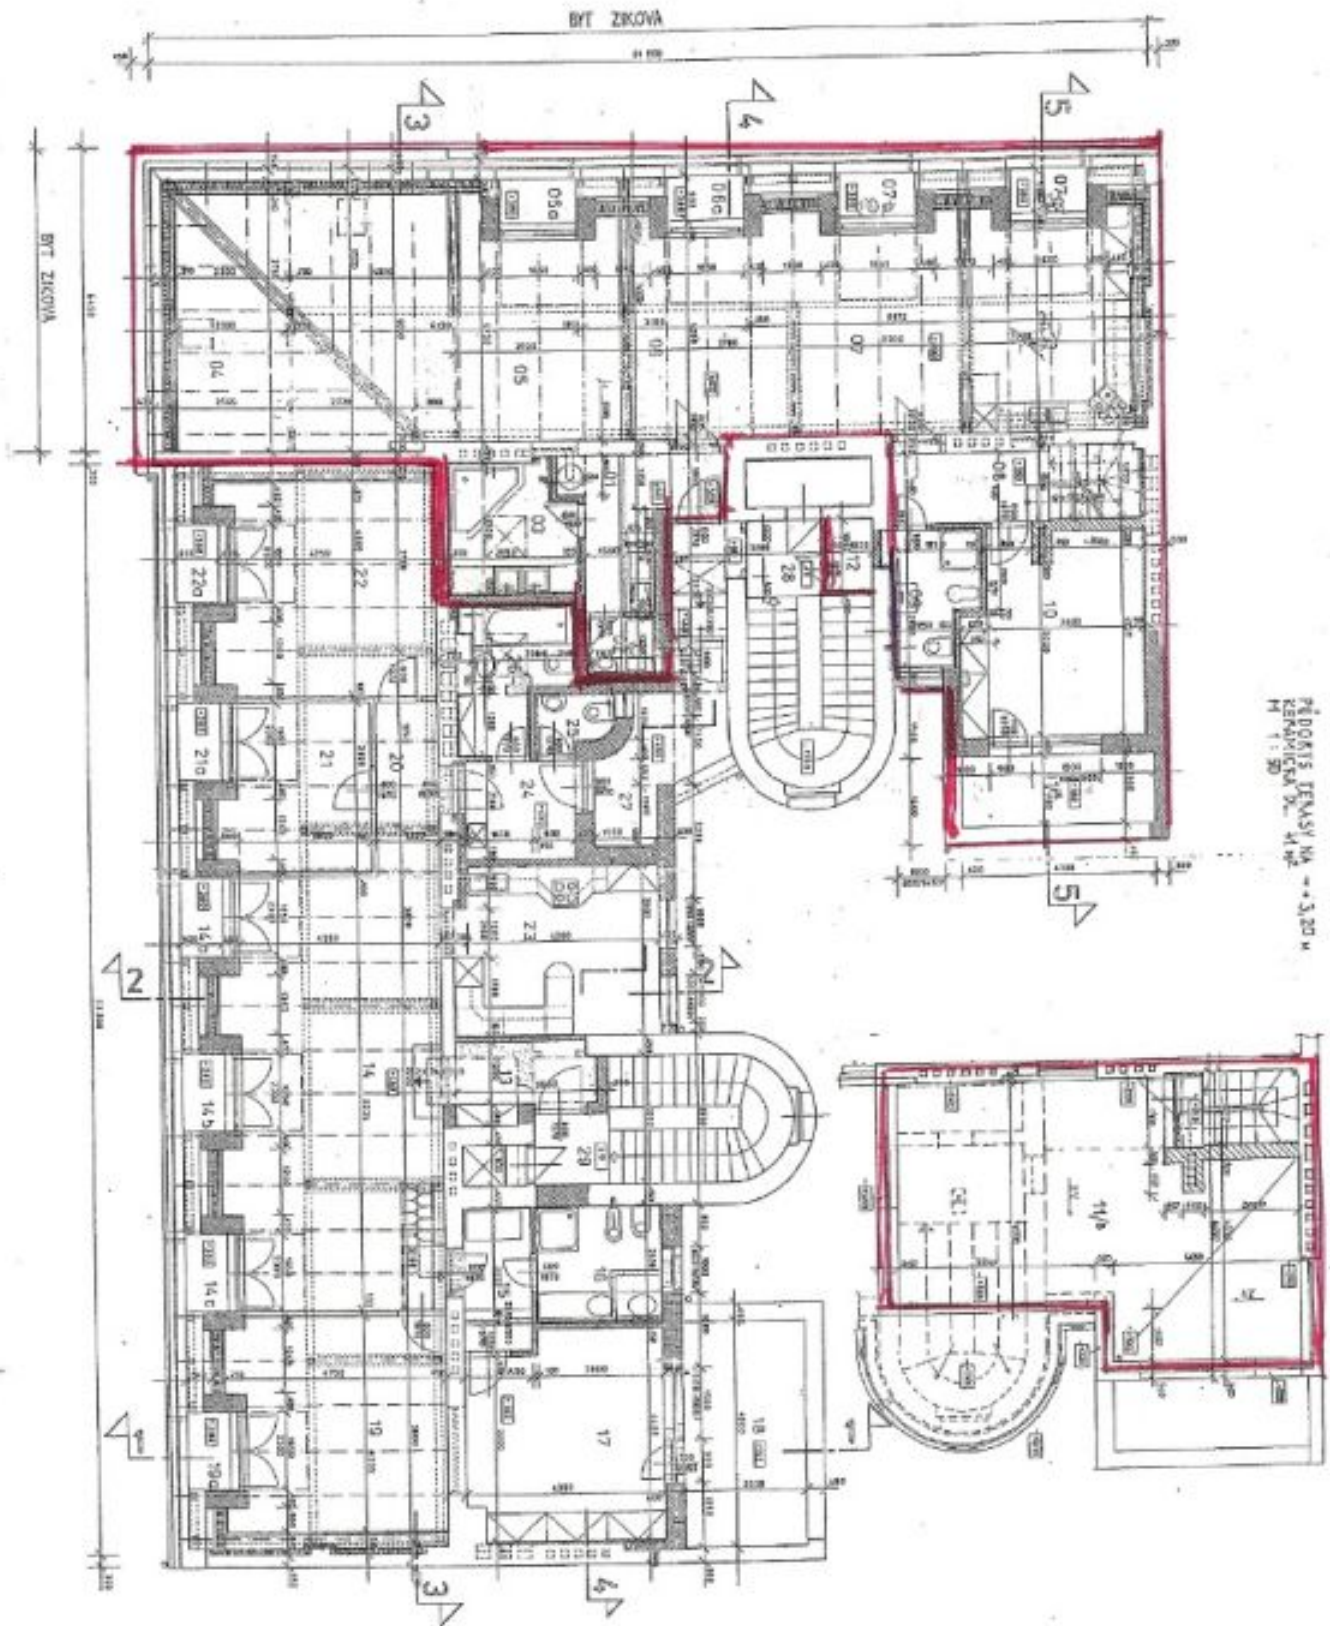

* Area of the unit according to the Civil Code. The area consists of the sum total area of the entire unit bounded by perimeter walls.

This bright, spacious apartment with 2 terraces and beautiful views is located on the 4th floor of a classic brick apartment building standing in an attractive part of Dejvice near a university campus just a few steps from the Dejvická metro station.

The dominant feature of the apartment is a **90-meter open space** with a living area, kitchen, and study. There is also a bedroom with a bathroom and a small **terrace**, a central bathroom, a hall, and a closet. Upstairs is a gallery and a **large rooftop terrace** with views of the surrounding landmarks. The terrace is accessible via stairs by the bedroom.

Interior 136.79 m², terraces 6.17 m² and 40.21 m².

In addition to regular property viewings, we also offer real-time video viewings via WhatsApp, FaceTime, Messenger, Skype, and other apps.

Apartment One-bedroom (2+kk)

Sold

136.79 m², Prague 6, Dejvice

Apartment One-bedroom (2+kk)

Sold

136.79 m², Prague 6, Dejvice