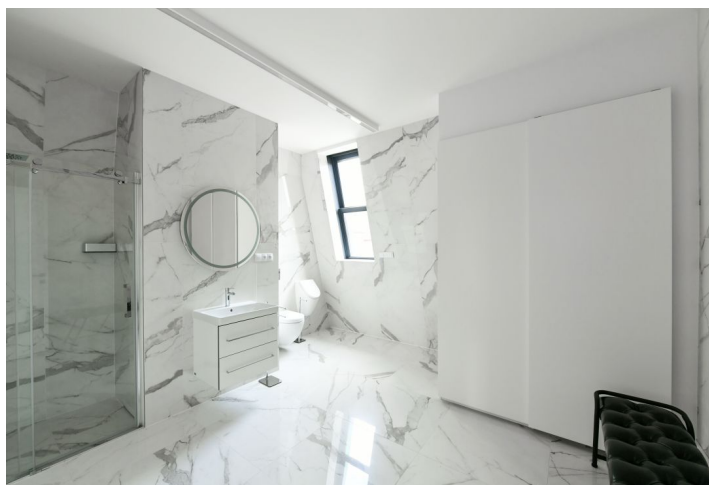

Apartment Two-bedroom (3+kk)

Rented

93.4 m², Prague 7, Troja, Pod Havránkou