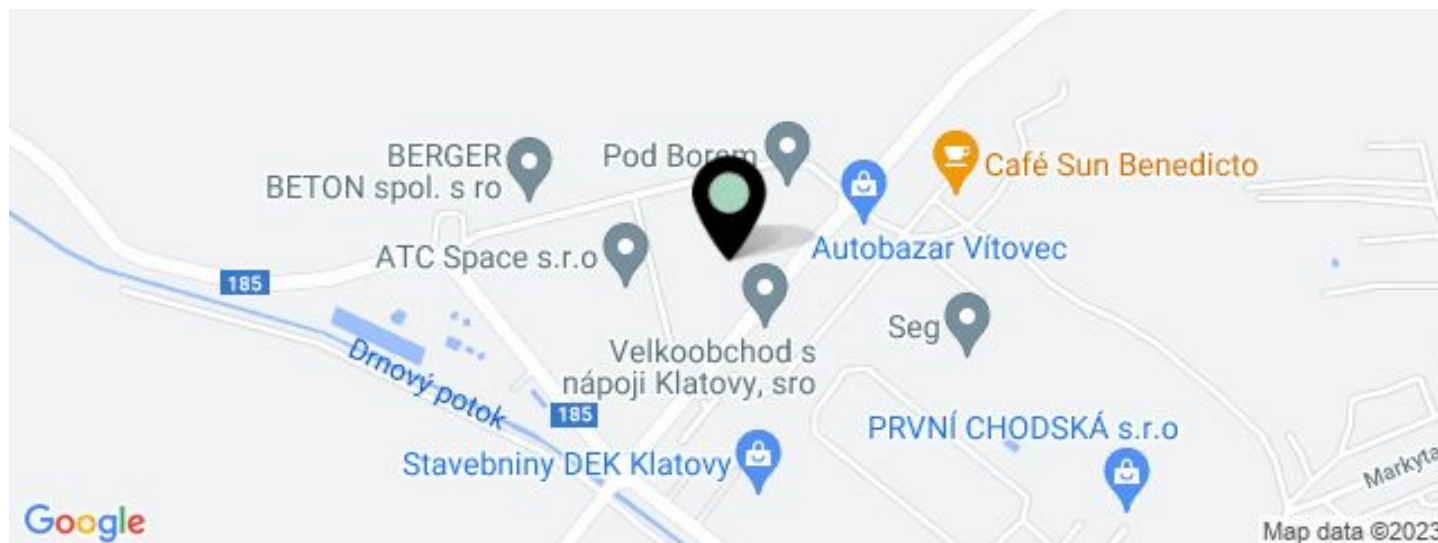

Industrial park

14 160 m², Klatovy, Klatovy, Podborská

Ask for price

UNIT	AVAILABLE AREA	SERVICES	PARKING	MONTHLY RENT
Industrial premises, planned	14 160 m²	0 EUR monthly per m²	No	Ask for price