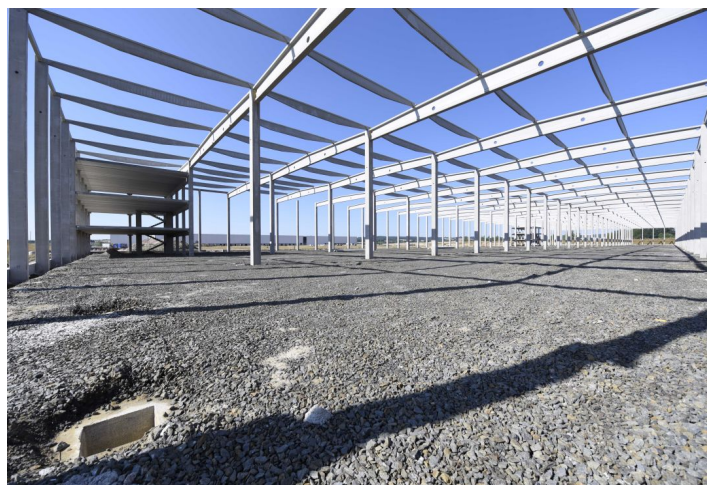

Industrial space

50 427 m², Plzeň-sever, Přehýšov, Přehýšov

Ask for price

Industrial space

50 427 m², Plzeň-sever, Přehýšov, Přehýšov

Ask for price

| | |
|--------------------------------|-------------------------------|
| Total area | 50 427 m ² |
| Available area for rent | 50 427 m ² |
| Min. area | 12 000 m ² |
| Ceiling height | 12 m |
| Floor loading capacity | 7 t/m ² |
| Column grid structure | — |
| Structure | Reinforced concrete structure |
| PENB | B |
| Reference number | 40473 |

50,427 sq.m. of industrial and office space for rent. The hall has been completed to the shell&core phase and can be finished according to the client's requirements (especially for office buildings) within 2-4 months. The premises are suitable for distribution, logistics or light manufacturing.

Location:

The park is located directly on the D5 motorway at exit 100, near the village Přehýšov and is well visible and accessible for both heavy vehicles and visitors.

Features and Services:

- 24/7 security service
- Entry system with state registration plate reading
- Halls connected to gas in the amount of 241 sq.m./h
- Water from own well - approx. 100 sq.m./day
- Halls are connected to electricity with the possibility of drawing 6.4MW
- Halls ready for installation of photovoltaic panels
- BREEAM certification expected level Excellent
- 37 truck parking places
- 425 car parking places (37 for the disabled and 20 for electric cars)

Industrial/Warehouse space:

- Halls have a "cross-dock" configuration - access for heavy vehicles from both sides
- Storage in the entire hall area - no partitions required
- 6 x Drive-in
- 72 loading bays
- Column grid structure: 12 x 24 m
- Clear height 12 m
- Floor loading capacity 7 T/sq.m
- Sprinklers
- Heating: min. 15 ° C
- Variable design of built-ins