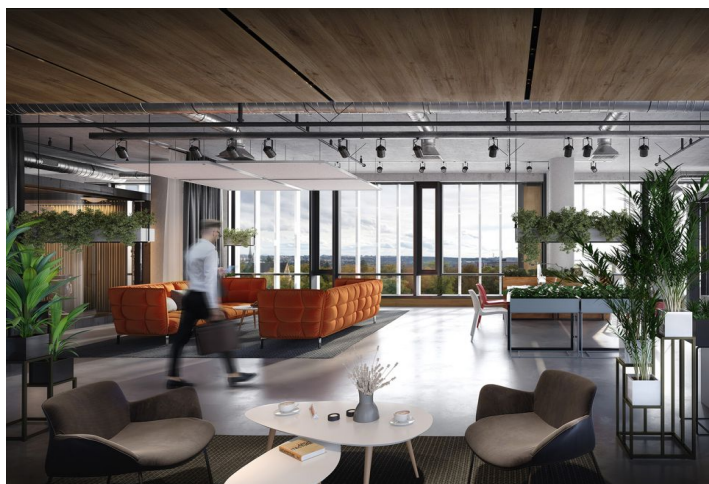

Office space

Praha 10, Strašnice, Vinohradská

€ 18.50 / m² | CZK 468 / m²