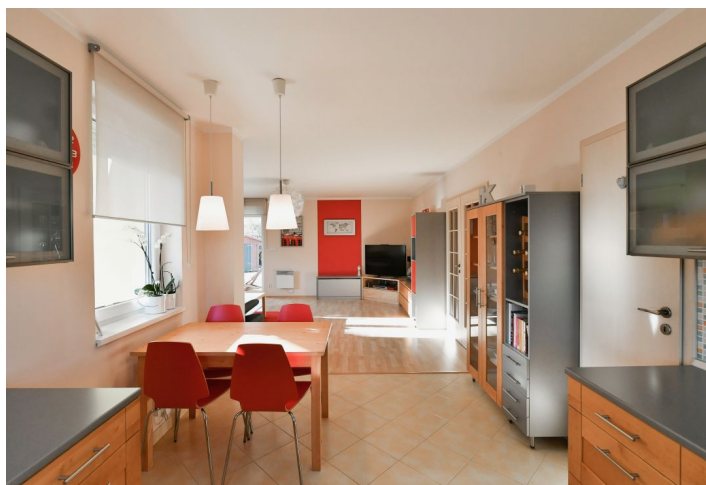

House Three-bedroom (4+kk)

Sold

127 m², Rakovník, Nové Strašecí, Janáčkova