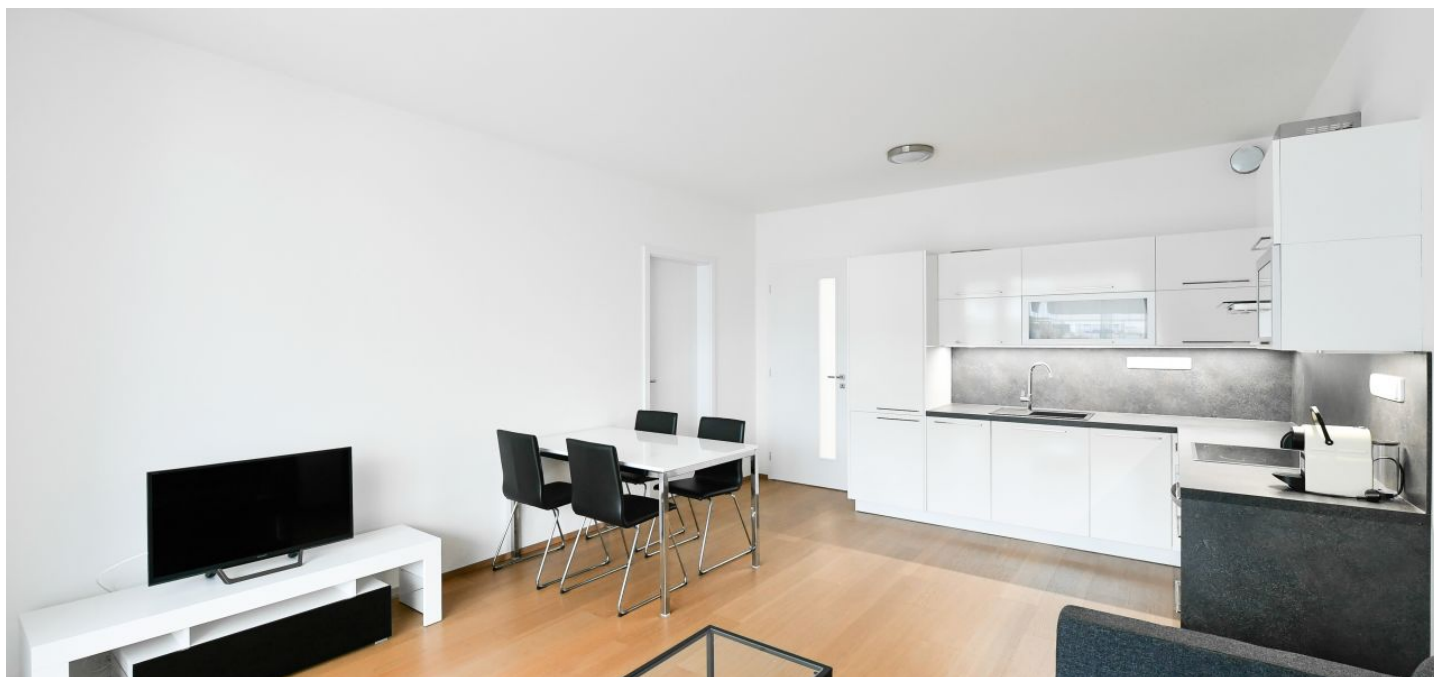

Apartment One-bedroom (2+kk)

Rented

57 m², Praha 5, Jinonice, Kloudova