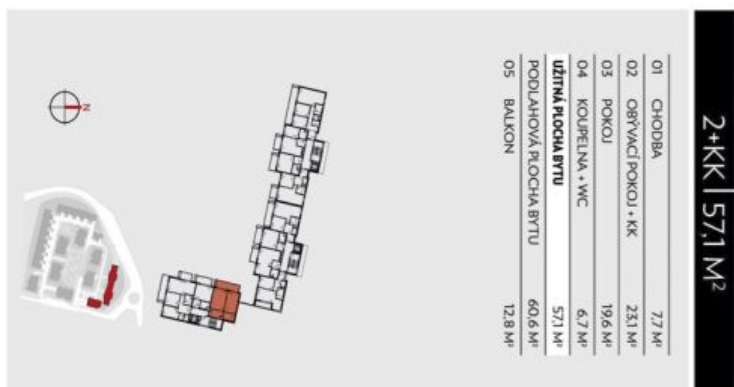

* Area of the unit according to the Civil Code. The area consists of the sum total area of the entire unit bounded by perimeter walls.

Apartment One-bedroom (2+kk)

57 m², Praha 5, Jinonice, Kloudova

Rented