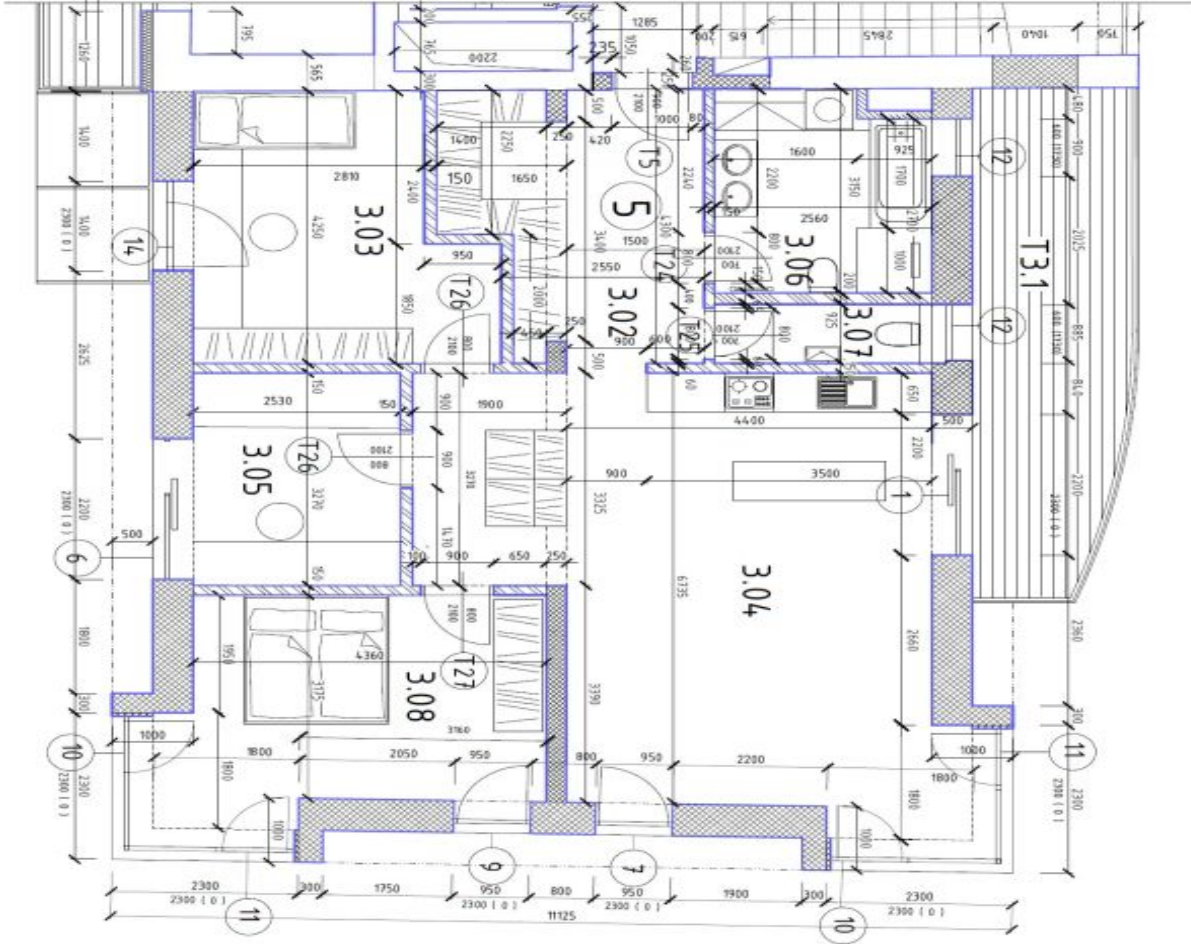

Apartment Three-bedroom (4+kk)

108 m², Prague 6, Břevnov, Vodňanského

Sold

BYT č.5

POZNÁMKY :
Všechny měřené údaje jsou zobrazeny v měřítku 1:100. Pro přesnější údaje je třeba konzultovat projektovou dokumentaci a provádění stavebních prací podle technických specifikací a požadavků státního úřadu pro stavební úřad.

Číslo	Název místnosti	m²	Podlaha	Úprava stěn	Strop	Poznamenání
201	Společný prostor	10,9	Keramik dlažba	Sádková omítka	Sádková omítka	Keram. cihlik 90 mm
BYT č. 5 - 4 + KK						
302	Předsíň	14,2	Dřevěná podl.	Sádková omítka	Sádková omítka	Dřevěná láťka
303	Průchod	39,7	Dřevěná podl.	Sádková omítka	Sádková omítka	Dřevěná láťka
304	Obývací pokoj	9,2	Dřevěná podl.	Sádková omítka	Sádková omítka	Dřevěná láťka
305	Kuchyně	8,8	Ker. dlažba	Ker. omítka	Sádková omítka	Výška om. ke stropu
306	Koupelna	2,6	Ker. dlažba	Ker. omítka	Sádková omítka	Výška om. ke stropu
307	WC	4,8	Dřevěná podl.	Sádková omítka	Sádková omítka	Dřevěná láťka
308	Průchod	17,4	Dřev. parkety	Sádková omítka	Sádková omítka	Dřevěná láťka
309	Průchod	17,4	Dřev. parkety	Sádková omítka	Sádková omítka	Dřevěná láťka
310	Průchod	17,4	Dřev. parkety	Sádková omítka	Sádková omítka	Dřevěná láťka
311	Průchod	17,4	Dřev. parkety	Sádková omítka	Sádková omítka	Dřevěná láťka
312	Průchod	17,4	Dřev. parkety	Sádková omítka	Sádková omítka	Dřevěná láťka
313	Průchod	17,4	Dřev. parkety	Sádková omítka	Sádková omítka	Dřevěná láťka
314	Průchod	17,4	Dřev. parkety	Sádková omítka	Sádková omítka	Dřevěná láťka
315	Průchod	17,4	Dřev. parkety	Sádková omítka	Sádková omítka	Dřevěná láťka
316	Průchod	17,4	Dřev. parkety	Sádková omítka	Sádková omítka	Dřevěná láťka
317	Průchod	17,4	Dřev. parkety	Sádková omítka	Sádková omítka	Dřevěná láťka
318	Průchod	17,4	Dřev. parkety	Sádková omítka	Sádková omítka	Dřevěná láťka
319	Průchod	17,4	Dřev. parkety	Sádková omítka	Sádková omítka	Dřevěná láťka
320	Průchod	17,4	Dřev. parkety	Sádková omítka	Sádková omítka	Dřevěná láťka