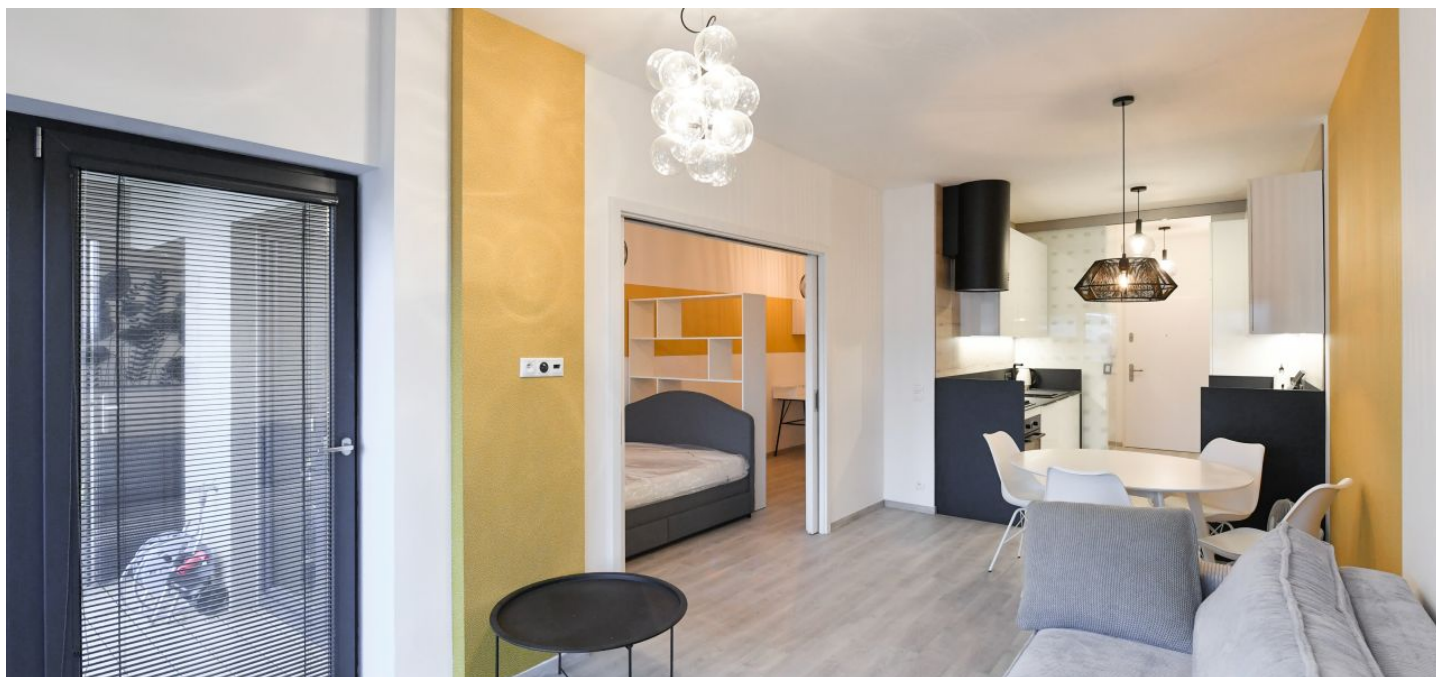

Apartment One-bedroom (2+kk)

Rented

58 m², Prague 4, Modřany, Na Komořsku