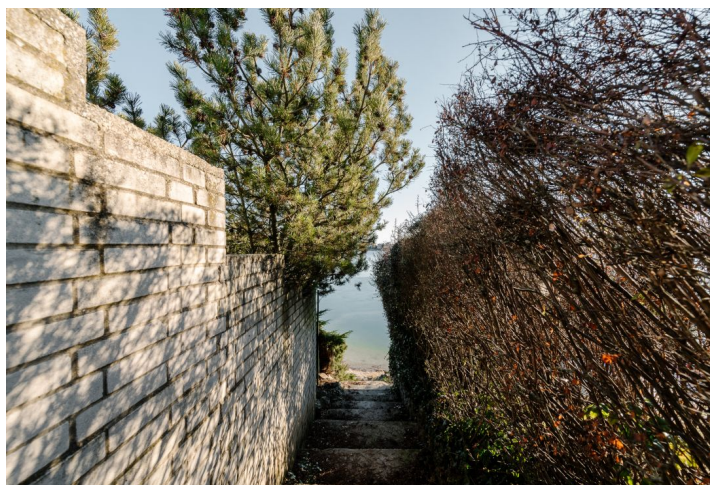

Land

259 m², Senec, Slnčné jazerá

€ 120 000 | CZK 3 030 600