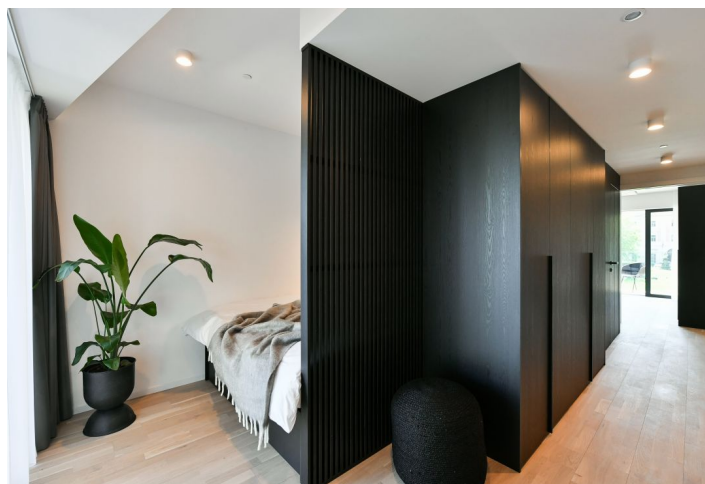

Apartment Studio (1+kk)

44.9 m², Prague 8, Karlín, Sokolovská

Rented