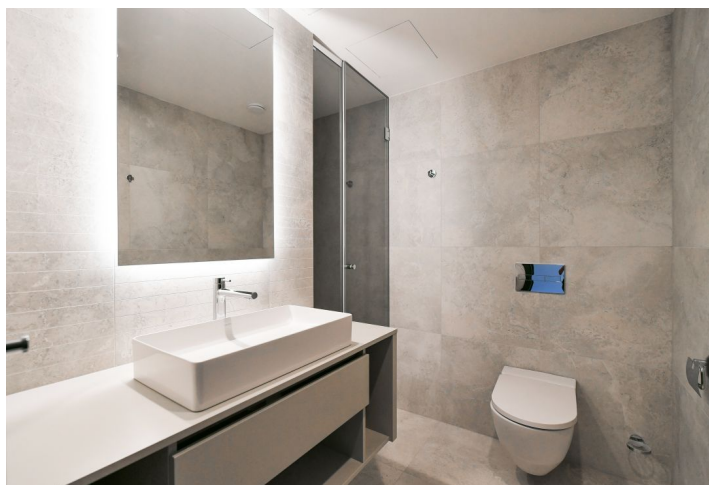

Apartment Studio (1+kk)

44.9 m², Prague 8, Karlín, Sokolovská

Rented