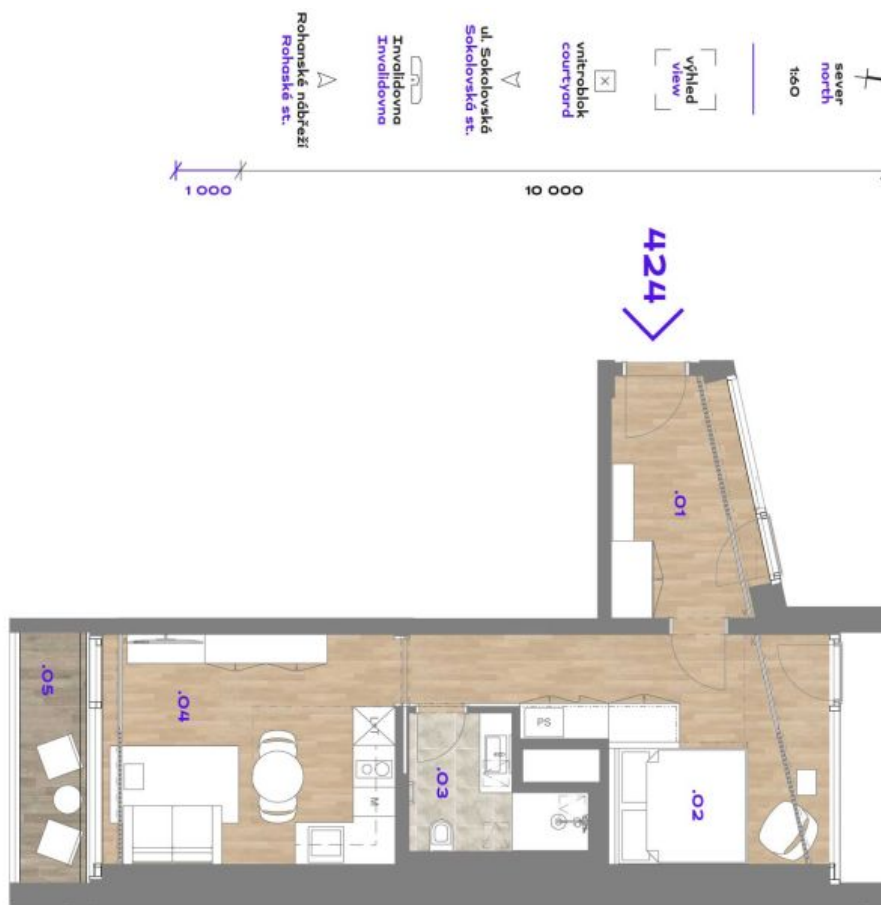

Apartment Studio (1+kk)

44.9 m², Prague 8, Karlín, Sokolovská

Rented

Apartment Studio (1+kk)

44.9 m², Prague 8, Karlín, Sokolovská

Rented

Total area	49 m ²
Floor area*	45 m ²
Loggia	4 m ²
Parking	Garage parking is available.
Garage	Yes
Cellar	Yes
Service price	Monthly deposit for service charges and utilities is billed separately.
PENB	B
Reference number	42212
Available from	Immediately

The interior features a living room with a fully fitted open plan kitchen and access to the **enclosed balcony**, a bedroom zone, a bathroom (walk-in shower, toilet), and an entrance hall.

Hardwood floors, large format tiles, security entry door, built-in wardrobes, oversized aluminum windows, **Loxone** smart home system, ceiling heating and cooling, heat recovery ventilation system, heat pump, washer / dryer, dishwasher, microwave oven, bike storage in the building. A **cellar** and on-site **garage parking** is available at an additional cost. One-time or regular **cleaning** service is available at an additional fee. Monthly deposit for service charges and utilities is billed separately.

* Area of the unit according to the Civil Code. The area consists of the sum total area of the entire unit bounded by perimeter walls.

Apartment Studio (1+kk)

44.9 m², Prague 8, Karlín, Sokolovská

Rented