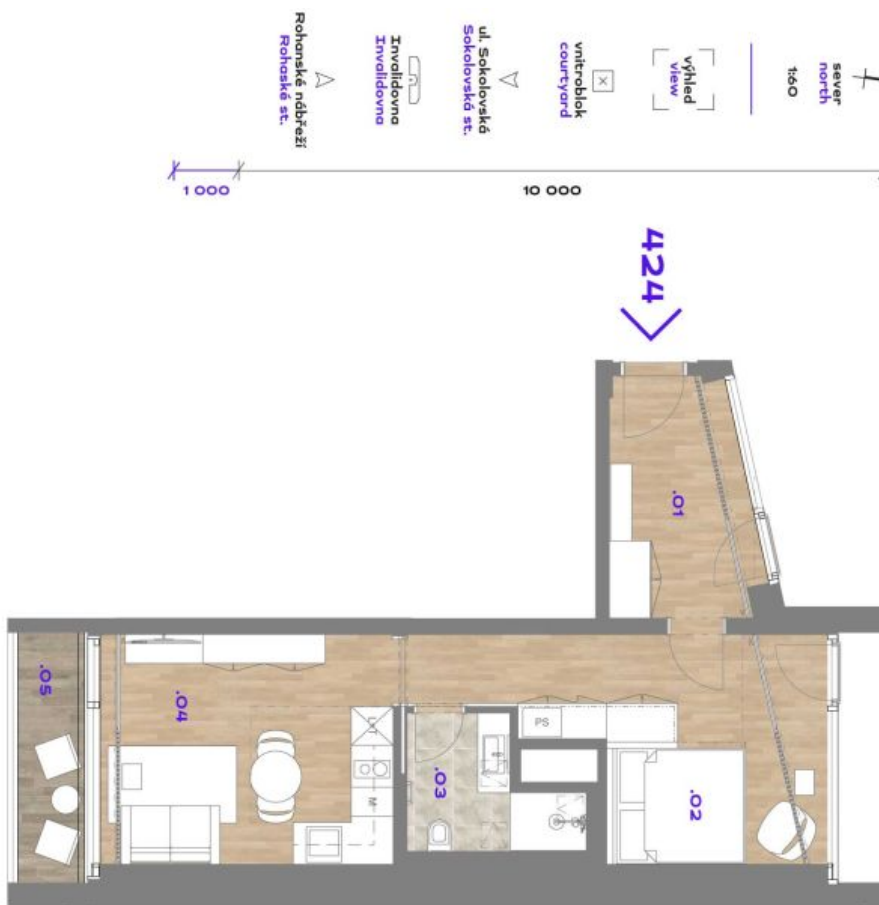

Apartment Studio (1+kk)

Rented

44.9 m², Prague 8, Karlín, Sokolovská

Apartment Studio (1+kk)

44.9 m², Prague 8, Karlín, Sokolovská

Rented

Total area	49 m ²
Floor area*	45 m ²
Loggia	4 m ²
Parking	Garage parking is available.
Garage	Yes
Cellar	Yes
Service price	Monthly deposit for service charges and utilities is billed separately.
PENB	B
Reference number	42212
Available from	Immediately

The interior features a living room with a fully fitted open plan kitchen and access to the **enclosed balcony**, a bedroom zone, a bathroom (walk-in shower, toilet), and an entrance hall.

Hardwood floors, large format tiles, security entry door, built-in wardrobes, oversized aluminum windows, **Loxone** smart home system, ceiling heating and cooling, heat recovery ventilation system, heat pump, washer / dryer, dishwasher, microwave oven, bike storage in the building. A **cellar** and on-site **garage parking** is available at an additional cost. One-time or regular **cleaning** service is available at an additional fee. Monthly deposit for service charges and utilities is billed separately.

* Area of the unit according to the Civil Code. The area consists of the sum total area of the entire unit bounded by perimeter walls.

Apartment Studio (1+kk)

44.9 m², Prague 8, Karlín, Sokolovská

Rented