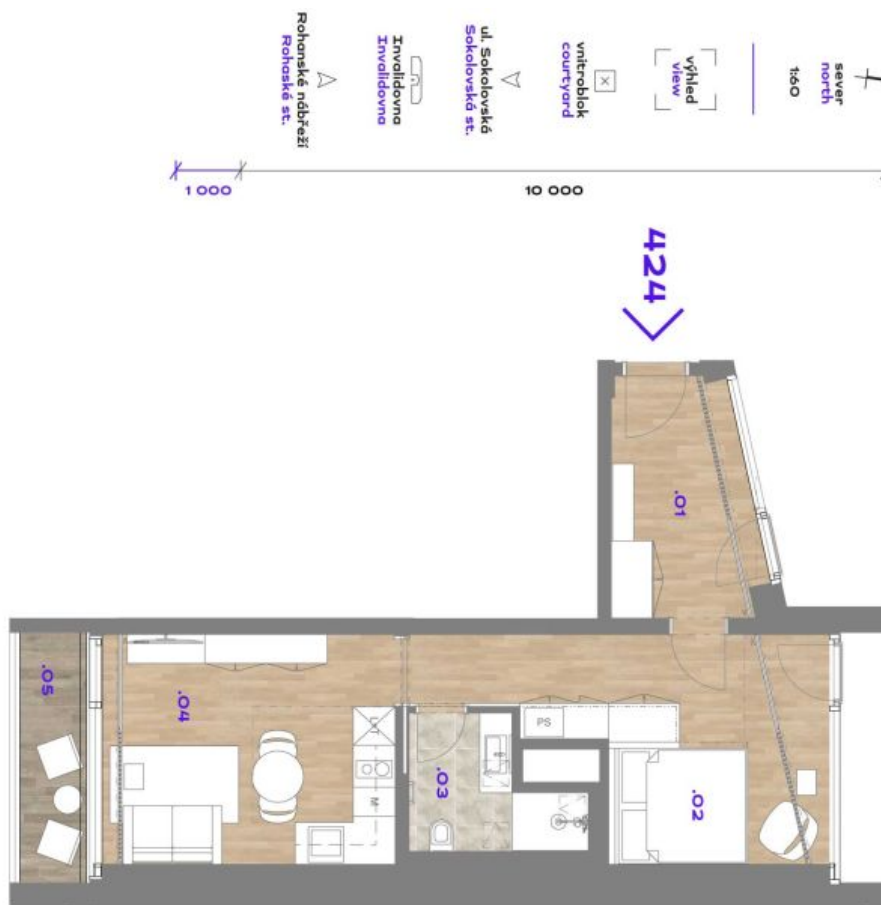

Apartment Studio (1+kk)

Rented

44.9 m², Praha 8, Karlín, Sokolovská

Apartment Studio (1+kk)

44.9 m², Praha 8, Karlín, Sokolovská

Rented

Total area	49 m ²
Floor area*	45 m ²
Loggia	4 m ²
Parking	Garage parking is available.
Garage	Yes
Cellar	Yes
Service price	Monthly deposit for service charges and utilities is billed separately.
PENB	B
Reference number	42212
Available from	Immediately

The interior features a living room with a fully fitted open plan kitchen and access to the **enclosed balcony**, a bedroom zone, a bathroom (walk-in shower, toilet), and an entrance hall.

Hardwood floors, large format tiles, security entry door, built-in wardrobes, oversized aluminum windows, **Loxone** smart home system, ceiling heating and cooling, heat recovery ventilation system, heat pump, washer / dryer, dishwasher, microwave oven, bike storage in the building. A **cellar** and on-site **garage parking** is available at an additional cost. One-time or regular **cleaning** service is available at an additional fee. Monthly deposit for service charges and utilities is billed separately.

* Area of the unit according to the Civil Code. The area consists of the sum total area of the entire unit bounded by perimeter walls.

Apartment Studio (1+kk)

44.9 m², Praha 8, Karlín, Sokolovská

Rented

Apartment Studio (1+kk)

44.9 m², Praha 8, Karlín, Sokolovská

Rented