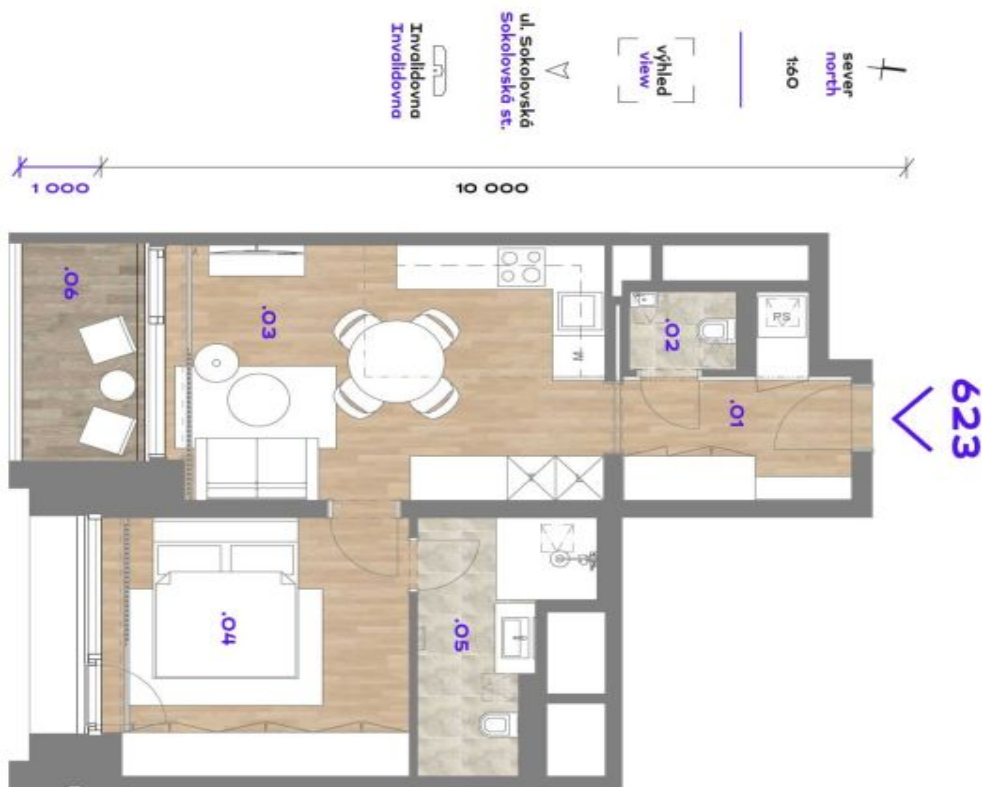

Apartment One-bedroom (2+kk)

Rented

47.8 m², Prague 8, Karlín, Za Invalidovnou

Apartment One-bedroom (2+kk)

Rented

47.8 m², Prague 8, Karlín, Za Invalidovnou

Total area	53 m ²
Floor area*	48 m ²
Loggia	5 m ²
Parking	Garage parking is available.
Garage	Yes
Cellar	Yes
Service price	Monthly deposit for service charges and utilities in the amount of CZK 110/m ² /month + VAT.
PENB	A
Reference number	42218
Available from	Immediately

The interior features a living room with a fully fitted open plan kitchen and access to the **enclosed balcony**, a bedroom with an en-suite bathroom (walk-in shower, toilet), a guest toilet, and an entrance hall.

* Area of the unit according to the Civil Code. The area consists of the sum total area of the entire unit bounded by perimeter walls.

Apartment One-bedroom (2+kk)

Rented

47.8 m², Prague 8, Karlín, Za Invalidovnou