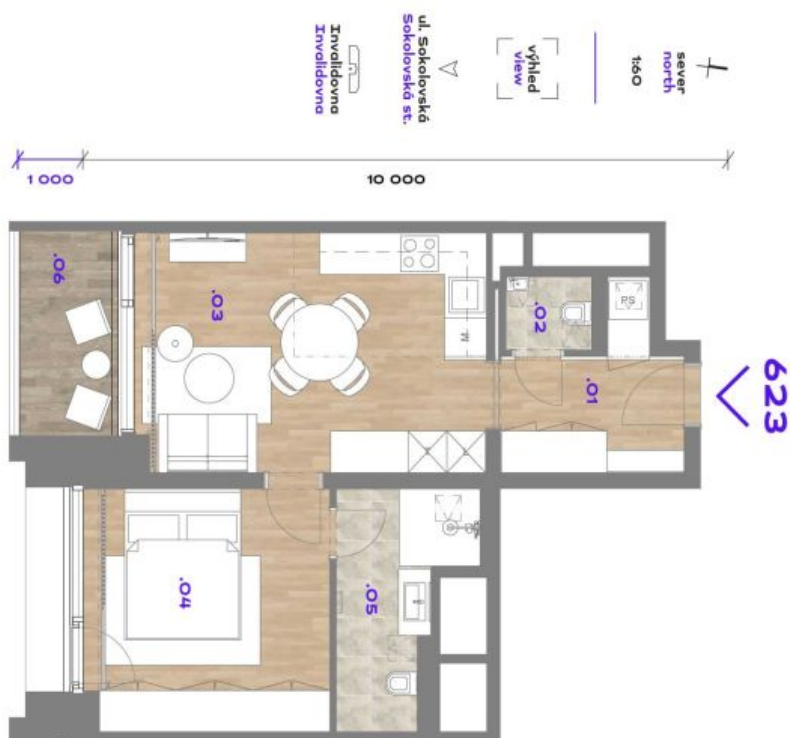

Apartment One-bedroom (2+kk)

47.8 m², Prague 8, Karlín, Za Invalidovnou

Rented