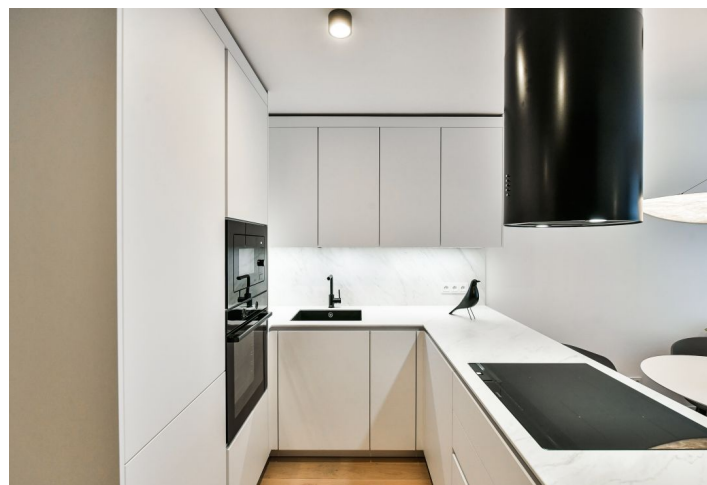

Apartment One-bedroom (2+kk)

Rented

51.9 m², Prague 8, Karlín, Rohanské nábřeží