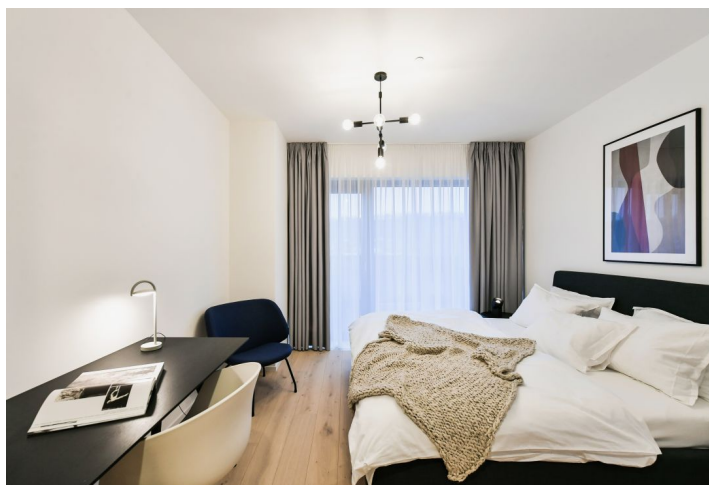

Apartment One-bedroom (2+kk)

Rented

66.6 m², Prague 8, Karlín, Rohanské nábřeží