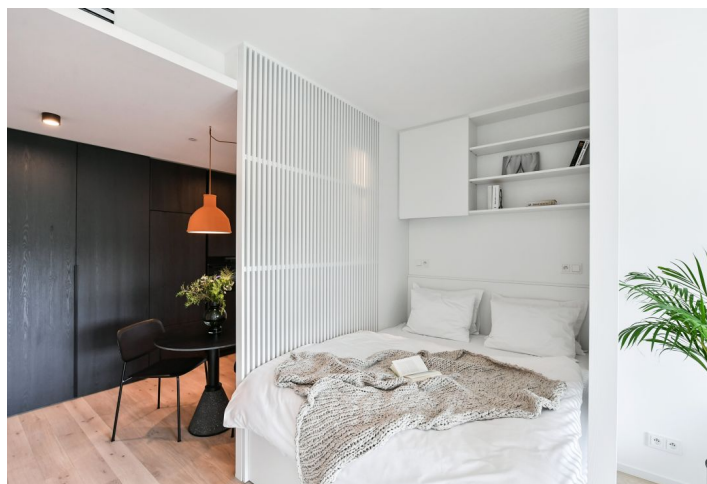

Apartment Studio (1+kk)

Rented

35.6 m², Prague 8, Karlín, Sokolovská