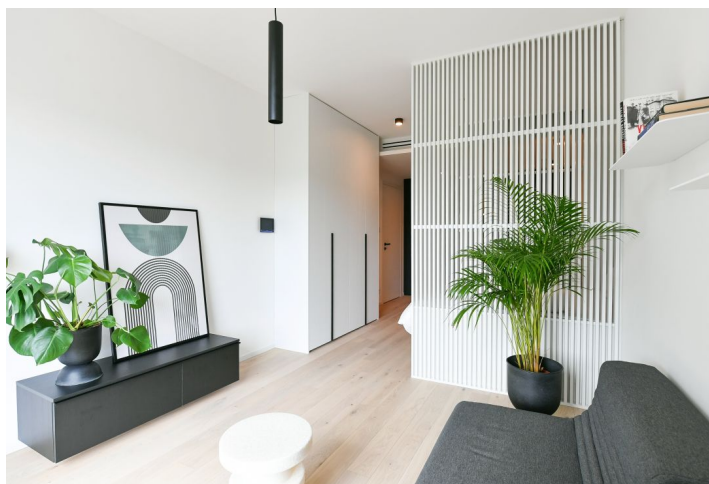

Apartment Studio (1+kk)

Rented

35.6 m², Prague 8, Karlín, Sokolovská