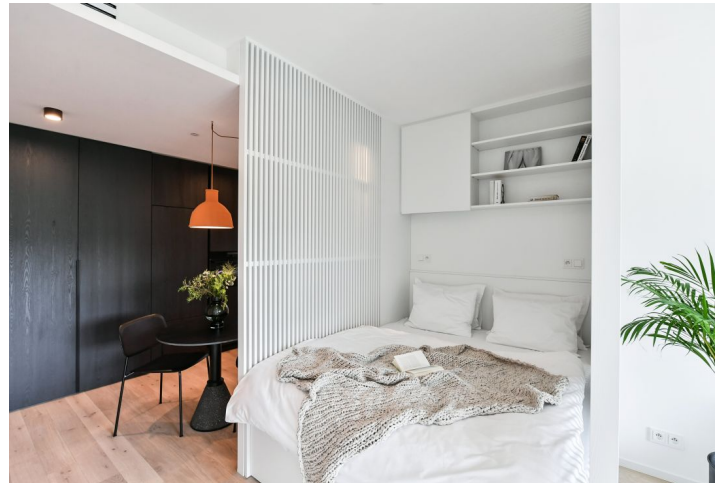

Apartment Studio (1+kk)

Rented

35.6 m², Prague 8, Karlín, Sokolovská