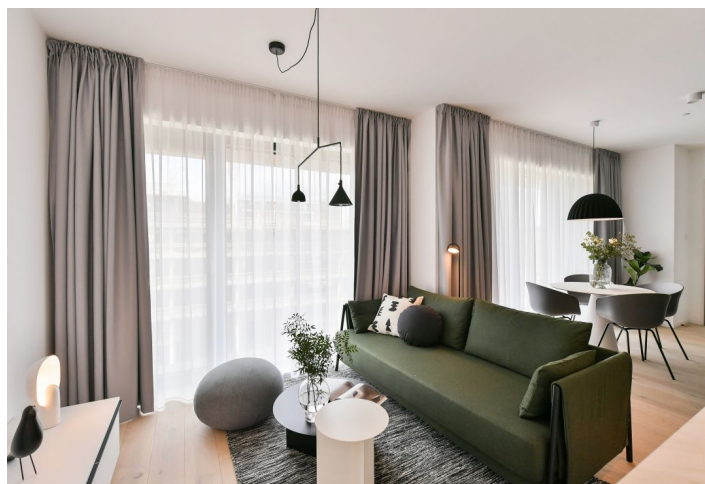

Apartment One-bedroom (2+kk)

Rented

48 m², Praha 8, Karlín, Rohanské nábřeží