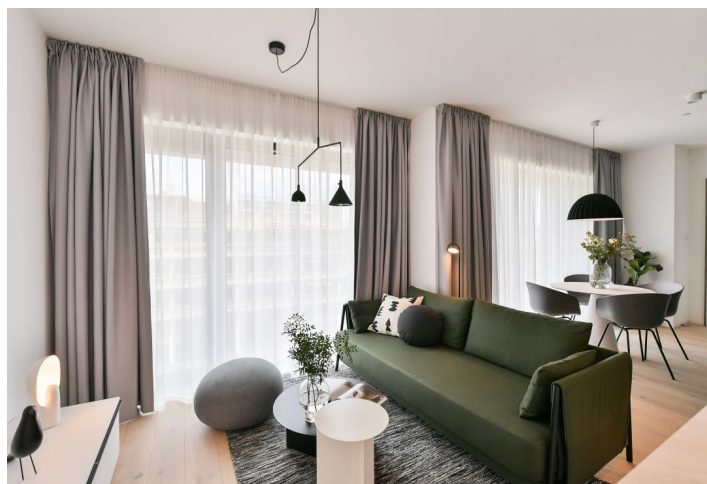

Apartment One-bedroom (2+kk)

Rented

48 m², Prague 8, Karlín, Rohanské nábřeží