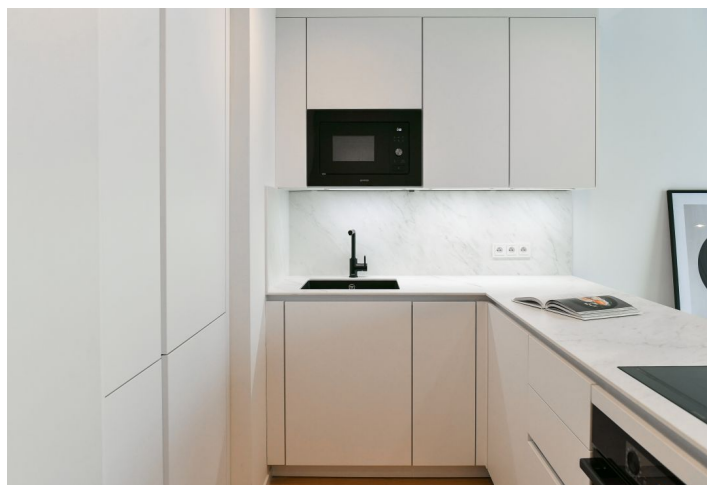

Apartment One-bedroom (2+kk)

Rented

48 m², Prague 8, Karlín, Rohanské nábřeží