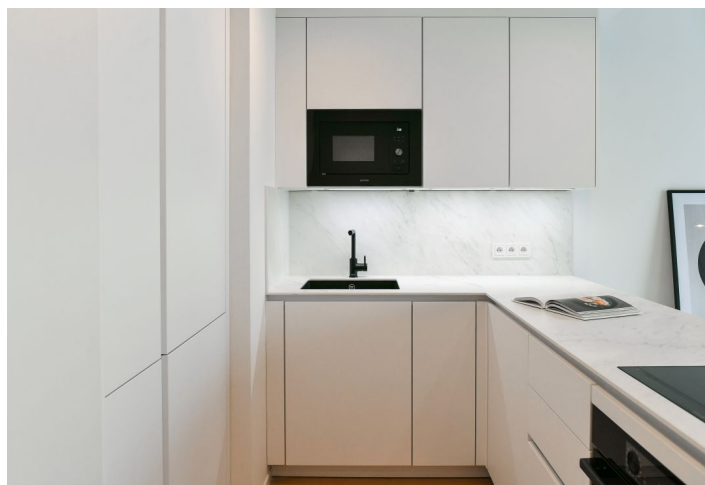

Apartment One-bedroom (2+kk)

Rented

48 m², Praha 8, Karlín, Rohanské nábřeží