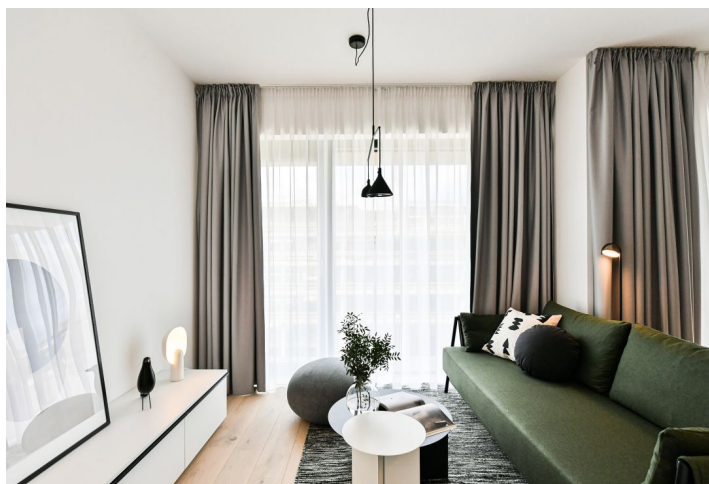

Apartment One-bedroom (2+kk)

Rented

48 m², Prague 8, Karlín, Rohanské nábřeží