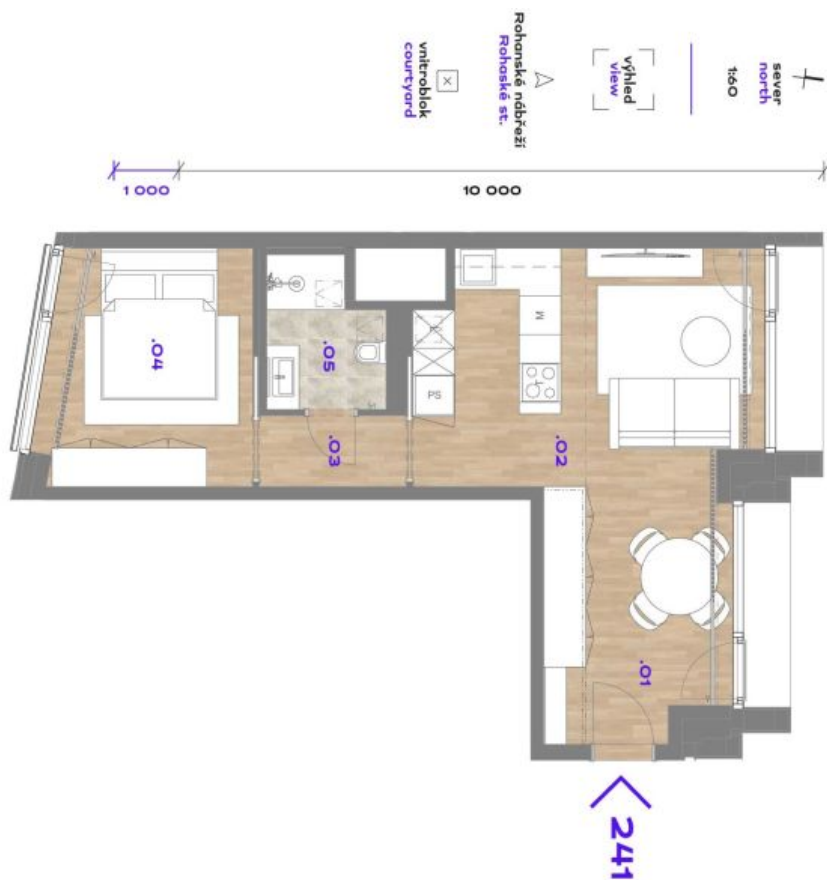

Apartment One-bedroom (2+kk)

48 m², Praha 8, Karlín, Rohanské nábřeží

Rented