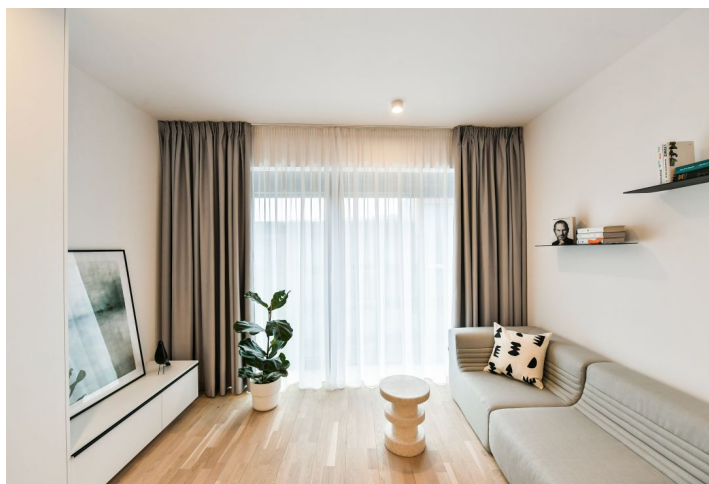

Apartment Studio (1+kk)

Rented

31.9 m², Prague 8, Karlín, Rohanské nábřeží